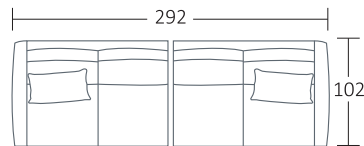

SIDE VIEW (CM)

Seat Height	Seat Depth	Back Height	Arm Height	Leg Height	Scatter Size
44	60	76	63	12.5	65 x 40 cm 50 x 50 cm corner only

DIMENSIONS (CM)

L 272 x D 102 x H 90
Grand

L 222 x D 102 x H 90
4 Seater

L 192 x D 102 x H 90
3 Seater

L 162 x D 102 x H 90
2 Seater

L 97 x D 102 x H 90
Chair

L 70 x D 60 x H 40
Ottoman

DIMENSIONS (CM)

L 256 x D 102 x H 90
Grand 1 arm (LF/RF)

L 206 x D 102 x H 90
4 Seater 1 Arm (LF/RF)

L 176 x D 102 x H 90
3 Seater 1 Arm (LF/RF)

L 146 x D 102 x H 90
2 Seater 1 Arm (LF/RF)

L 96 x D 160 x H 90
Chaise (LF/RF)

L 102 x D 102 x H 90
Corner

MODULAR EXAMPLES

COMBINATION 1
Grand 1 arm (LF)
Chaise (RF)

COMBINATION 2
2 Seater 1 Arm (LF)
2 Seater 1 Arm (RF)

COMBINATION 3
Chaise (LF)
4 Seater 1 Arm (RF)

COMBINATION 4
3 Seater 1 Arm (LF)
Chaise (RF)