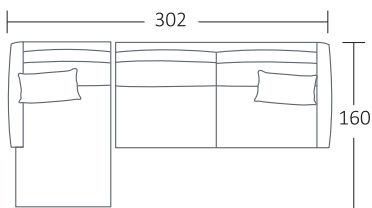

SIDE VIEW (CM)

Seat Height	Seat Depth	Back Height	Arm Height	Leg Height	Scatter Size
44	60	76	63	12.5	65 x 40 cm 50 x 50 cm corner only

DIMENSIONS (CM)

L 272 x D 102 x H 90
Grand

L 222 x D 102 x H 90
4 Seater

L 192 x D 102 x H 90
3 Seater

L 162 x D 102 x H 90
2 Seater

L 97 x D 102 x H 90
Chair

L 70 x D 60 x H 40
Ottoman

DIMENSIONS (CM)

L 256 x D 102 x H 90
Grand 1 arm (LF/RF)

L 206 x D 102 x H 90
4 Seater 1 Arm (LF/RF)

L 176 x D 102 x H 90
3 Seater 1 Arm (LF/RF)

L 146 x D 102 x H 90
2 Seater 1 Arm (LF/RF)

L 96 x D 160 x H 90
Chaise (LF/RF)

L 102 x D 102 x H 90
Corner

MODULAR EXAMPLES

COMBINATION 1
Grand 1 arm (LF)
Chaise (RF)

COMBINATION 2
2 Seater 1 Arm (LF)
2 Seater 1 Arm (RF)

COMBINATION 3
Chaise (LF)
4 Seater 1 Arm (RF)

COMBINATION 4
3 Seater 1 Arm (LF)
Chaise (RF)