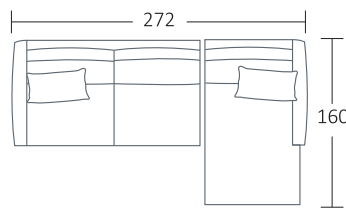

SIDE VIEW (CM)

Seat Height	Seat Depth	Back Height	Arm Height	Leg Height	Scatter Size
44	60	76	63	12.5	65 x 40 cm 50 x 50 cm corner only

DIMENSIONS (CM)

L 272 x D 102 x H 90
Grand

L 222 x D 102 x H 90
4 Seater

L 192 x D 102 x H 90
3 Seater

L 162 x D 102 x H 90
2 Seater

L 97 x D 102 x H 90
Chair

L 70 x D 60 x H 40
Ottoman

DIMENSIONS (CM)

L 256 x D 102 x H 90
Grand 1 arm (LF/RF)

L 206 x D 102 x H 90
4 Seater 1 Arm (LF/RF)

L 176 x D 102 x H 90
3 Seater 1 Arm (LF/RF)

L 146 x D 102 x H 90
2 Seater 1 Arm (LF/RF)

L 96 x D 160 x H 90
Chaise (LF/RF)

L 102 x D 102 x H 90
Corner

MODULAR EXAMPLES

COMBINATION 1
Grand 1 arm (LF)
Chaise (RF)

COMBINATION 2
2 Seater 1 Arm (LF)
2 Seater 1 Arm (RF)

COMBINATION 3
Chaise (LF)
4 Seater 1 Arm (RF)

COMBINATION 4
3 Seater 1 Arm (LF)
Chaise (RF)