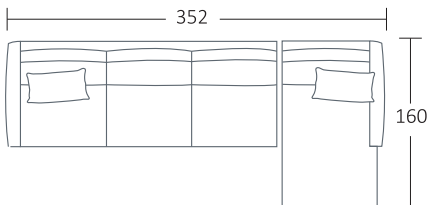

SIDE VIEW (CM)

Seat Height	Seat Depth	Back Height	Arm Height	Leg Height	Scatter Size
44	60	76	63	12.5	65 x 40 cm 50 x 50 cm corner only

DIMENSIONS (CM)

L 272 x D 102 x H 90
Grand

L 222 x D 102 x H 90
4 Seater

L 192 x D 102 x H 90
3 Seater

L 162 x D 102 x H 90
2 Seater

L 97 x D 102 x H 90
Chair

L 70 x D 60 x H 40
Ottoman

DIMENSIONS (CM)

L 256 x D 102 x H 90
Grand 1 arm (LF/RF)

L 206 x D 102 x H 90
4 Seater 1 Arm (LF/RF)

L 176 x D 102 x H 90
3 Seater 1 Arm (LF/RF)

L 146 x D 102 x H 90
2 Seater 1 Arm (LF/RF)

L 96 x D 160 x H 90
Chaise (LF/RF)

L 102 x D 102 x H 90
Corner

MODULAR EXAMPLES

COMBINATION 1
Grand 1 arm (LF)
Chaise (RF)

COMBINATION 2
2 Seater 1 Arm (LF)
2 Seater 1 Arm (RF)

COMBINATION 3
Chaise (LF)
4 Seater 1 Arm (RF)

COMBINATION 4
3 Seater 1 Arm (LF)
Chaise (RF)