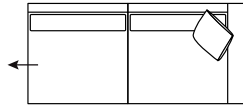

Arm Height
66

Leg Height
3.5

Scatter Size
60 x 60 cm

DIMENSIONS (CM)

L 242 x D 100 x H 81
4 Seater

L 222 x D 100 x H 81
3 Seater

L 202 x D 100 x H 81
2.5 Seater

L 182 x D 100 x H 81
2 Seater

L 105 x D 100 x H 81
Chair Plus

L 85 x D 95 x H 75
Chair Narrow Arm

L 75 x D 75 x H 48
Ottoman Square

L 105 x D 75 x H 48
Ottoman Rectangle

L/F = Left Hand Facing, R/F = Right Hand Facing

*Please note: Seat height dimensions may change when non standard inserts are used.

DIMENSIONS (CM)

L 224 x D 100 x H 81
4 Seater 1 Arm (L/F, R/F)

L 204 x D 100 x H 81
3 Seater 1 Arm (L/F, R/F)

L 184 x D 100 x H 81
2.5 Seater 1 Arm (L/F, R/F)

L 164 x D 100 x H 81
2 Seater 1 Arm (L/F, R/F)