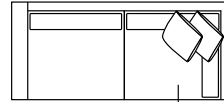

Arm Height
66

Leg Height
3.5

Scatter Size
60 x 60 cm

DIMENSIONS (CM)

L 242 x D 100 x H 81
4 Seater

L 222 x D 100 x H 81
3 Seater

L 202 x D 100 x H 81
2.5 Seater

L 182 x D 100 x H 81
2 Seater

DIMENSIONS (CM)

L 224 x D 100 x H 81
4 Seater 1 Arm (L/F, R/F)

L 204 x D 100 x H 81
3 Seater 1 Arm (L/F, R/F)

L 184 x D 100 x H 81
2.5 Seater 1 Arm (L/F, R/F)

L 164 x D 100 x H 81
2 Seater 1 Arm (L/F, R/F)

L 90 x D 100 x H 81
Single Seater 1 Arm (L/F, R/F)

L 250 x D 100 x H 81
4 Seater Corner 1 Arm (L/F, R/F)

L 230 x D 100 x H 81
3 Seater Corner 1 Arm (L/F, R/F)

L 210 x D 100 x H 81
2.5 Seater Corner 1 Arm (L/F, R/F)

L 206 x D 100 x H 81
4 Seater Bench

L 186 x D 100 x H 81
3 Seater Bench

L 166 x D 100 x H 81
2.5 Seater Bench

L 72 x D 100 x H 81
Single Bench

L 90 x D 164 x H 81
Chaise

L 100 x D 186 x H 81
Corner Chaise (L/F, R/F)