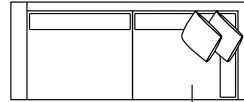

Arm Height
66

Leg Height
3.5

Scatter Size
60 x 60 cm

DIMENSIONS (CM)

L 242 x D 100 x H 81
4 Seater

L 222 x D 100 x H 81
3 Seater

L 202 x D 100 x H 81
2.5 Seater

L 182 x D 100 x H 81
2 Seater

DIMENSIONS (CM)

L 224 x D 100 x H 81
4 Seater 1 Arm (L/F, R/F)

L 204 x D 100 x H 81
3 Seater 1 Arm (L/F, R/F)

L 184 x D 100 x H 81
2.5 Seater 1 Arm (L/F, R/F)

L 164 x D 100 x H 81
2 Seater 1 Arm (L/F, R/F)

L 90 x D 100 x H 81
Single Seater 1 Arm (L/F, R/F)

L 250 x D 100 x H 81
4 Seater Corner 1 Arm (L/F, R/F)

L 230 x D 100 x H 81
3 Seater Corner 1 Arm (L/F, R/F)

L 210 x D 100 x H 81
2.5 Seater Corner 1 Arm (L/F, R/F)

L 206 x D 100 x H 81
4 Seater Bench

L 186 x D 100 x H 81
3 Seater Bench

L 166 x D 100 x H 81
2.5 Seater Bench

L 72 x D 100 x H 81
Single Bench

L 90 x D 164 x H 81
Chaise

L 100 x D 186 x H 81
Corner Chaise (L/F, R/F)