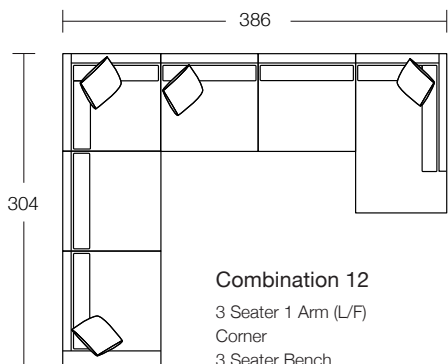

DIMENSIONS (CM)

L 224 x D 100 x H 81
4 Seater 1 Arm (L/F, R/F)

L 204 x D 100 x H 81
3 Seater 1 Arm (L/F, R/F)

L 184 x D 100 x H 81
2.5 Seater 1 Arm (L/F, R/F)

L 164 x D 100 x H 81
2 Seater 1 Arm (L/F, R/F)

Combination 3
3 Seater Corner 1 Arm (L/F)
2.5 Seater Bench

Combination 4
3 Seater 1 Arm (L/F)
Corner Chaise (R/F)
Ottoman Rectangle

L/F = Left Hand Facing, R/F = Right Hand Facing

*Please note: Seat height dimensions may change when non standard inserts are used.

MODULAR COMBINATIONS

Combination 5
 Angle Chaise (L/F)
 Angle Chaise (R/F)

Combination 6
 Angle Chaise (L/F)
 Single Bench
 Angle Chaise (R/F)

Combination 7
 Angle Chaise (L/F)
 4 Seater 1 Arm (R/F)

Combination 8
 Angle Chaise (L/F)
 2.5 Seater Bench
 Angle Chaise (R/F)

Combination 9
 Angle Chaise (L/F)
 4 Seater Bench
 Corner

Combination 10
 4 Seater 1 Arm (L/F)
 Corner
 4 Seater 1 Arm (R/F)

Combination 11
 4 Seater 1 Arm (L/F)
 4 Seater Bench
 Corner
 4 Seater 1 Arm (R/F)