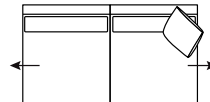

DIMENSIONS (CM)

L 224 x D 100 x H 81
4 Seater 1 Arm (L/F, R/F)

L 204 x D 100 x H 81
3 Seater 1 Arm (L/F, R/F)

L 184 x D 100 x H 81
2.5 Seater 1 Arm (L/F, R/F)

L 164 x D 100 x H 81
2 Seater 1 Arm (L/F, R/F)

L 90 x D 100 x H 81
Single Seater 1 Arm (L/F, R/F)

L 250 x D 100 x H 81
4 Seater Corner 1 Arm (L/F, R/F)

L 230 x D 100 x H 81
3 Seater Corner 1 Arm (L/F, R/F)

L 210 x D 100 x H 81
2.5 Seater Corner 1 Arm (L/F, R/F)

L 206 x D 100 x H 81
4 Seater Bench

L 186 x D 100 x H 81
3 Seater Bench

L 166 x D 100 x H 81
2.5 Seater Bench

L 72 x D 100 x H 81
Single Bench

L 90 x D 164 x H 81
Chaise

L 100 x D 186 x H 81
Corner Chaise (L/F, R/F)