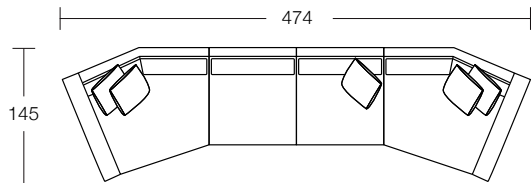

DIMENSIONS (CM)

L 224 x D 100 x H 81
4 Seater 1 Arm (L/F, R/F)

L 204 x D 100 x H 81
3 Seater 1 Arm (L/F, R/F)

L 184 x D 100 x H 81
2.5 Seater 1 Arm (L/F, R/F)

L 164 x D 100 x H 81
2 Seater 1 Arm (L/F, R/F)

Combination 3
3 Seater Corner 1 Arm (L/F)
2.5 Seater Bench

Combination 4
3 Seater 1 Arm (L/F)
Corner Chaise (R/F)
Ottoman Rectangle

L/F = Left Hand Facing, R/F = Right Hand Facing

*Please note: Seat height dimensions may change when non standard inserts are used.

MODULAR COMBINATIONS

Combination 5
 Angle Chaise (L/F)
 Angle Chaise (R/F)

Combination 6
 Angle Chaise (L/F)
 Single Bench
 Angle Chaise (R/F)

Combination 7
 Angle Chaise (L/F)
 4 Seater 1 Arm (R/F)

Combination 8
 Angle Chaise (L/F)
 2.5 Seater Bench
 Angle Chaise (R/F)

Combination 9
 Angle Chaise (L/F)
 4 Seater Bench
 Corner

Combination 10
 4 Seater 1 Arm (L/F)
 Corner
 4 Seater 1 Arm (R/F)

Combination 11
 4 Seater 1 Arm (L/F)
 4 Seater Bench
 Corner
 4 Seater 1 Arm (R/F)