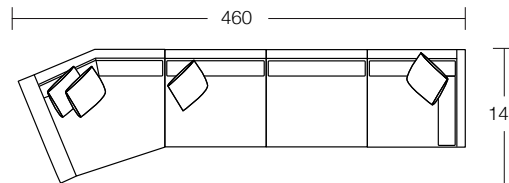

DIMENSIONS (CM)

L 224 x D 100 x H 81
4 Seater 1 Arm (L/F, R/F)

L 204 x D 100 x H 81
3 Seater 1 Arm (L/F, R/F)

L 184 x D 100 x H 81
2.5 Seater 1 Arm (L/F, R/F)

L 164 x D 100 x H 81
2 Seater 1 Arm (L/F, R/F)

Combination 3
3 Seater Corner 1 Arm (L/F)
2.5 Seater Bench

Combination 4
3 Seater 1 Arm (L/F)
Corner Chaise (R/F)
Ottoman Rectangle

L/F = Left Hand Facing, R/F = Right Hand Facing

*Please note: Seat height dimensions may change when non standard inserts are used.

MODULAR COMBINATIONS

Combination 5
 Angle Chaise (L/F)
 Angle Chaise (R/F)

Combination 6
 Angle Chaise (L/F)
 Single Bench
 Angle Chaise (R/F)

Combination 7
 Angle Chaise (L/F)
 4 Seater 1 Arm (R/F)

Combination 8
 Angle Chaise (L/F)
 2.5 Seater Bench
 Angle Chaise (R/F)

Combination 9
 Angle Chaise (L/F)
 4 Seater Bench
 Corner

Combination 10
 4 Seater 1 Arm (L/F)
 Corner
 4 Seater 1 Arm (R/F)

Combination 11
 4 Seater 1 Arm (L/F)
 4 Seater Bench
 Corner
 4 Seater 1 Arm (R/F)