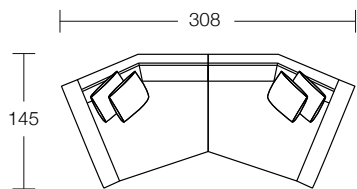

MODULAR COMBINATIONS

Combination 5
Angle Chaise (L/F)
Angle Chaise (R/F)