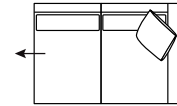

Arm Height
66

Leg Height
3.5

Scatter Size
60 x 60 cm

DIMENSIONS (CM)

L 242 x D 100 x H 81
4 Seater

L 222 x D 100 x H 81
3 Seater

L 202 x D 100 x H 81
2.5 Seater

L 182 x D 100 x H 81
2 Seater

DIMENSIONS (CM)

L 224 x D 100 x H 81
4 Seater 1 Arm (L/F, R/F)

L 204 x D 100 x H 81
3 Seater 1 Arm (L/F, R/F)

L 184 x D 100 x H 81
2.5 Seater 1 Arm (L/F, R/F)

L 164 x D 100 x H 81
2 Seater 1 Arm (L/F, R/F)

L 90 x D 100 x H 81
Single Seater 1 Arm (L/F, R/F)

L 250 x D 100 x H 81
4 Seater Corner 1 Arm (L/F, R/F)

L 230 x D 100 x H 81
3 Seater Corner 1 Arm (L/F, R/F)

L 210 x D 100 x H 81
2.5 Seater Corner 1 Arm (L/F, R/F)

L 206 x D 100 x H 81
4 Seater Bench

L 186 x D 100 x H 81
3 Seater Bench

L 166 x D 100 x H 81
2.5 Seater Bench

L 72 x D 100 x H 81
Single Bench

L 90 x D 164 x H 81
Chaise

L 100 x D 186 x H 81
Corner Chaise (L/F, R/F)