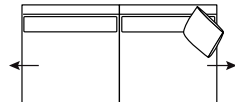

DIMENSIONS (CM)

L 224 x D 100 x H 81
4 Seater 1 Arm (L/F, R/F)

L 204 x D 100 x H 81
3 Seater 1 Arm (L/F, R/F)

L 184 x D 100 x H 81
2.5 Seater 1 Arm (L/F, R/F)

L 164 x D 100 x H 81
2 Seater 1 Arm (L/F, R/F)

L 90 x D 100 x H 81
Single Seater 1 Arm (L/F, R/F)

L 250 x D 100 x H 81
4 Seater Corner 1 Arm (L/F, R/F)

L 230 x D 100 x H 81
3 Seater Corner 1 Arm (L/F, R/F)

L 210 x D 100 x H 81
2.5 Seater Corner 1 Arm (L/F, R/F)

L 206 x D 100 x H 81
4 Seater Bench

L 186 x D 100 x H 81
3 Seater Bench

L 166 x D 100 x H 81
2.5 Seater Bench

L 72 x D 100 x H 81
Single Bench

L 90 x D 164 x H 81
Chaise

L 100 x D 186 x H 81
Corner Chaise (L/F, R/F)