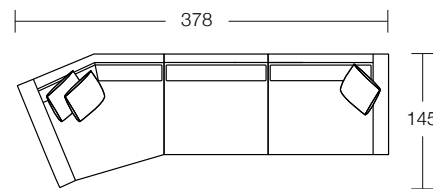

Arm Height
66

Leg Height
3.5

Scatter Size
60 x 60 cm

DIMENSIONS (CM)

L 242 x D 100 x H 81
4 Seater

L 222 x D 100 x H 81
3 Seater

L 202 x D 100 x H 81
2.5 Seater

L 182 x D 100 x H 81
2 Seater

DIMENSIONS (CM)

L 224 x D 100 x H 81
4 Seater 1 Arm (L/F, R/F)

L 204 x D 100 x H 81
3 Seater 1 Arm (L/F, R/F)

L 184 x D 100 x H 81
2.5 Seater 1 Arm (L/F, R/F)

L 164 x D 100 x H 81
2 Seater 1 Arm (L/F, R/F)

Combination 3
3 Seater Corner 1 Arm (L/F)
2.5 Seater Bench

Combination 4
3 Seater 1 Arm (L/F)
Corner Chaise (R/F)
Ottoman Rectangle

L/F = Left Hand Facing, R/F = Right Hand Facing

*Please note: Seat height dimensions may change when non standard inserts are used.

MODULAR COMBINATIONS

Combination 5
 Angle Chaise (L/F)
 Angle Chaise (R/F)

Combination 6
 Angle Chaise (L/F)
 Single Bench
 Angle Chaise (R/F)

Combination 7
 Angle Chaise (L/F)
 4 Seater 1 Arm (R/F)

Combination 8
 Angle Chaise (L/F)
 2.5 Seater Bench
 Angle Chaise (R/F)