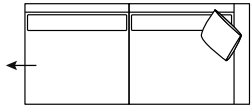

Arm Height
66

Leg Height
3.5

Scatter Size
60 x 60 cm

DIMENSIONS (CM)

L 242 x D 100 x H 81
4 Seater

L 222 x D 100 x H 81
3 Seater

L 202 x D 100 x H 81
2.5 Seater

L 182 x D 100 x H 81
2 Seater

L 105 x D 100 x H 81
Chair Plus

L 85 x D 95 x H 75
Chair Narrow Arm

L 75 x D 75 x H 48
Ottoman Square

L 105 x D 75 x H 48
Ottoman Rectangle

L/F = Left Hand Facing, R/F = Right Hand Facing

*Please note: Seat height dimensions may change when non standard inserts are used.

DIMENSIONS (CM)

L 224 x D 100 x H 81
4 Seater 1 Arm (L/F, R/F)

L 204 x D 100 x H 81
3 Seater 1 Arm (L/F, R/F)

L 184 x D 100 x H 81
2.5 Seater 1 Arm (L/F, R/F)

L 164 x D 100 x H 81
2 Seater 1 Arm (L/F, R/F)