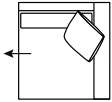

Arm Height
66

Leg Height
3.5

Scatter Size
60 x 60 cm

DIMENSIONS (CM)

L 242 x D 100 x H 81
4 Seater

L 222 x D 100 x H 81
3 Seater

L 202 x D 100 x H 81
2.5 Seater

L 182 x D 100 x H 81
2 Seater

DIMENSIONS (CM)

L 224 x D 100 x H 81
4 Seater 1 Arm (L/F, R/F)

L 204 x D 100 x H 81
3 Seater 1 Arm (L/F, R/F)

L 184 x D 100 x H 81
2.5 Seater 1 Arm (L/F, R/F)

L 164 x D 100 x H 81
2 Seater 1 Arm (L/F, R/F)

L 90 x D 100 x H 81
Single Seater 1 Arm (L/F, R/F)

L 250 x D 100 x H 81
4 Seater Corner 1 Arm (L/F, R/F)

L 230 x D 100 x H 81
3 Seater Corner 1 Arm (L/F, R/F)

L 210 x D 100 x H 81
2.5 Seater Corner 1 Arm (L/F, R/F)

L 206 x D 100 x H 81
4 Seater Bench

L 186 x D 100 x H 81
3 Seater Bench

L 166 x D 100 x H 81
2.5 Seater Bench

L 72 x D 100 x H 81
Single Bench

L 90 x D 164 x H 81
Chaise

L 100 x D 186 x H 81
Corner Chaise (L/F, R/F)