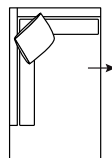

DIMENSIONS (CM)

L 224 x D 100 x H 81
4 Seater 1 Arm (L/F, R/F)

L 204 x D 100 x H 81
3 Seater 1 Arm (L/F, R/F)

L 184 x D 100 x H 81
2.5 Seater 1 Arm (L/F, R/F)

L 164 x D 100 x H 81
2 Seater 1 Arm (L/F, R/F)

L 90 x D 100 x H 81
Single Seater 1 Arm (L/F, R/F)

L 250 x D 100 x H 81
4 Seater Corner 1 Arm (L/F, R/F)

L 230 x D 100 x H 81
3 Seater Corner 1 Arm (L/F, R/F)

L 210 x D 100 x H 81
2.5 Seater Corner 1 Arm (L/F, R/F)

L 206 x D 100 x H 81
4 Seater Bench

L 186 x D 100 x H 81
3 Seater Bench

L 166 x D 100 x H 81
2.5 Seater Bench

L 72 x D 100 x H 81
Single Bench

L 90 x D 164 x H 81
Chaise

L 100 x D 186 x H 81
Corner Chaise (L/F, R/F)

L 100 x D 100 x H 81
Corner

L 154 x D 145 x H 81
Angle Chaise (L/F, R/F)

MODULAR COMBINATIONS

Combination 1
4 Seater Corner 1 Arm (L/F)
2.5 Seater 1 Arm (R/F)

Combination 2
4 Seater 1 Arm (L/F)
Chaise (R/F)