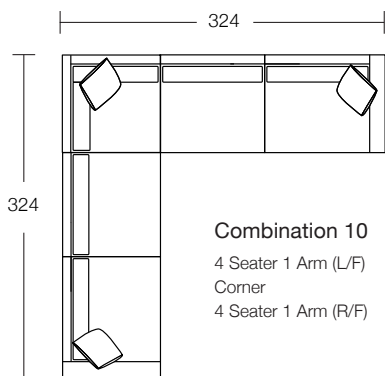

DIMENSIONS (CM)

L 224 x D 100 x H 81
4 Seater 1 Arm (L/F, R/F)

L 204 x D 100 x H 81
3 Seater 1 Arm (L/F, R/F)

L 184 x D 100 x H 81
2.5 Seater 1 Arm (L/F, R/F)

L 164 x D 100 x H 81
2 Seater 1 Arm (L/F, R/F)

Combination 3
3 Seater Corner 1 Arm (L/F)
2.5 Seater Bench

Combination 4
3 Seater 1 Arm (L/F)
Corner Chaise (R/F)
Ottoman Rectangle

L/F = Left Hand Facing, R/F = Right Hand Facing

*Please note: Seat height dimensions may change when non standard inserts are used.

MODULAR COMBINATIONS

Combination 5
 Angle Chaise (L/F)
 Angle Chaise (R/F)

Combination 6
 Angle Chaise (L/F)
 Single Bench
 Angle Chaise (R/F)

Combination 7
 Angle Chaise (L/F)
 4 Seater 1 Arm (R/F)

Combination 8
 Angle Chaise (L/F)
 2.5 Seater Bench
 Angle Chaise (R/F)

Combination 9
 Angle Chaise (L/F)
 4 Seater Bench
 Corner

Combination 10
 4 Seater 1 Arm (L/F)
 Corner
 4 Seater 1 Arm (R/F)

Combination 11
 4 Seater 1 Arm (L/F)
 4 Seater Bench
 Corner
 4 Seater 1 Arm (R/F)