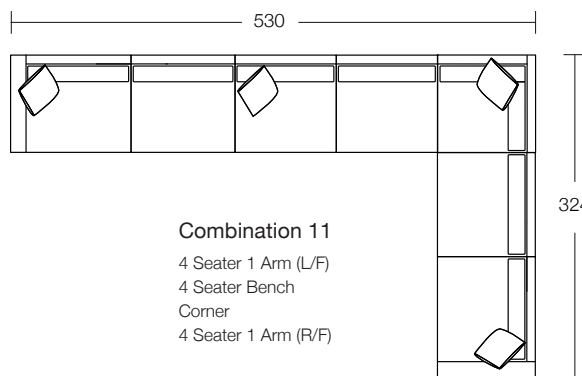

DIMENSIONS (CM)

L 224 x D 100 x H 81
4 Seater 1 Arm (L/F, R/F)

L 204 x D 100 x H 81
3 Seater 1 Arm (L/F, R/F)

L 184 x D 100 x H 81
2.5 Seater 1 Arm (L/F, R/F)

L 164 x D 100 x H 81
2 Seater 1 Arm (L/F, R/F)

Combination 3
3 Seater Corner 1 Arm (L/F)
2.5 Seater Bench

Combination 4
3 Seater 1 Arm (L/F)
Corner Chaise (R/F)
Ottoman Rectangle

L/F = Left Hand Facing, R/F = Right Hand Facing

*Please note: Seat height dimensions may change when non standard inserts are used.

MODULAR COMBINATIONS

Combination 5
 Angle Chaise (L/F)
 Angle Chaise (R/F)

Combination 6
 Angle Chaise (L/F)
 Single Bench
 Angle Chaise (R/F)

Combination 7
 Angle Chaise (L/F)
 4 Seater 1 Arm (R/F)

Combination 8
 Angle Chaise (L/F)
 2.5 Seater Bench
 Angle Chaise (R/F)

Combination 9
 Angle Chaise (L/F)
 4 Seater Bench
 Corner

Combination 10
 4 Seater 1 Arm (L/F)
 Corner
 4 Seater 1 Arm (R/F)

Combination 11
 4 Seater 1 Arm (L/F)
 4 Seater Bench
 Corner
 4 Seater 1 Arm (R/F)