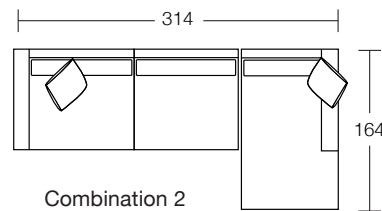

DIMENSIONS (CM)

L 224 x D 100 x H 81
4 Seater 1 Arm (L/F, R/F)

L 204 x D 100 x H 81
3 Seater 1 Arm (L/F, R/F)

L 184 x D 100 x H 81
2.5 Seater 1 Arm (L/F, R/F)

L 164 x D 100 x H 81
2 Seater 1 Arm (L/F, R/F)

L 206 x D 100 x H 81
4 Seater Bench

L 186 x D 100 x H 81
3 Seater Bench

L 166 x D 100 x H 81
2.5 Seater Bench

L 72 x D 100 x H 81
Single Bench

L 90 x D 164 x H 81
Chaise

L 100 x D 186 x H 81
Corner Chaise (L/F, R/F)

L 100 x D 100 x H 81
Corner

L 154 x D 145 x H 81
Angle Chaise (L/F, R/F)

MODULAR COMBINATIONS

Combination 1
4 Seater Corner 1 Arm (L/F)
2.5 Seater 1 Arm (R/F)

Combination 2
4 Seater 1 Arm (L/F)
Chaise (R/F)

Combination 3
3 Seater Corner 1 Arm (L/F)
2.5 Seater Bench

Combination 4
3 Seater 1 Arm (L/F)
Corner Chaise (R/F)
Ottoman Rectangle

L/F = Left Hand Facing, R/F = Right Hand Facing

*Please note: Seat height dimensions may change when non standard inserts are used.