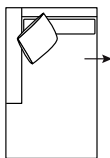

DIMENSIONS (CM)

L 224 x D 100 x H 81
4 Seater 1 Arm (L/F, R/F)

L 204 x D 100 x H 81
3 Seater 1 Arm (L/F, R/F)

L 184 x D 100 x H 81
2.5 Seater 1 Arm (L/F, R/F)

L 164 x D 100 x H 81
2 Seater 1 Arm (L/F, R/F)

L 90 x D 100 x H 81
Single Seater 1 Arm (L/F, R/F)

L 250 x D 100 x H 81
4 Seater Corner 1 Arm (L/F, R/F)

L 230 x D 100 x H 81
3 Seater Corner 1 Arm (L/F, R/F)

L 210 x D 100 x H 81
2.5 Seater Corner 1 Arm (L/F, R/F)

L 206 x D 100 x H 81
4 Seater Bench

L 186 x D 100 x H 81
3 Seater Bench

L 166 x D 100 x H 81
2.5 Seater Bench

L 72 x D 100 x H 81
Single Bench

L 90 x D 164 x H 81
Chaise

L 100 x D 186 x H 81
Corner Chaise (L/F, R/F)

L 100 x D 100 x H 81
Corner

L 154 x D 145 x H 81
Angle Chaise (L/F, R/F)

MODULAR COMBINATIONS

Combination 1
4 Seater Corner 1 Arm (L/F)
2.5 Seater 1 Arm (R/F)

Combination 2
4 Seater 1 Arm (L/F)
Chaise (R/F)