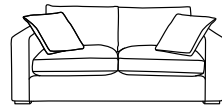

Arm Height
66

Leg Height
3.5

Scatter Size
60 x 60 cm

DIMENSIONS (CM)

L 242 x D 100 x H 81
4 Seater

L 222 x D 100 x H 81
3 Seater

L 202 x D 100 x H 81
2.5 Seater

L 182 x D 100 x H 81
2 Seater

L 105 x D 100 x H 81
Chair Plus

L 85 x D 95 x H 75
Chair Narrow Arm

L 75 x D 75 x H 48
Ottoman Square

L 105 x D 75 x H 48
Ottoman Rectangle

L/F = Left Hand Facing, R/F = Right Hand Facing

*Please note: Seat height dimensions may change when non standard inserts are used.