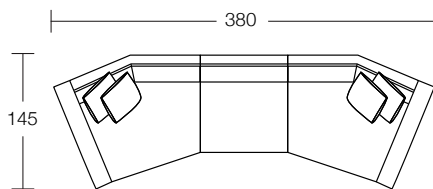

Combination 6
Angle Chaise (L/F)
Single Bench
Angle Chaise (R/F)