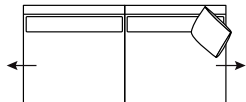

DIMENSIONS (CM)

L 224 x D 100 x H 81
4 Seater 1 Arm (L/F, R/F)

L 204 x D 100 x H 81
3 Seater 1 Arm (L/F, R/F)

L 184 x D 100 x H 81
2.5 Seater 1 Arm (L/F, R/F)

L 164 x D 100 x H 81
2 Seater 1 Arm (L/F, R/F)

L 90 x D 100 x H 81
Single Seater 1 Arm (L/F, R/F)

L 250 x D 100 x H 81
4 Seater Corner 1 Arm (L/F, R/F)

L 230 x D 100 x H 81
3 Seater Corner 1 Arm (L/F, R/F)

L 210 x D 100 x H 81
2.5 Seater Corner 1 Arm (L/F, R/F)

L 206 x D 100 x H 81
4 Seater Bench

L 186 x D 100 x H 81
3 Seater Bench

L 166 x D 100 x H 81
2.5 Seater Bench

L 72 x D 100 x H 81
Single Bench

L 90 x D 164 x H 81
Chaise

L 100 x D 186 x H 81
Corner Chaise (L/F, R/F)