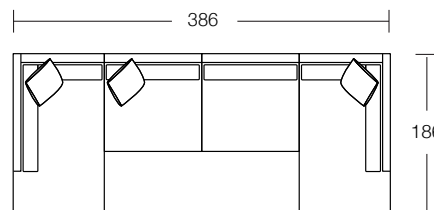

Arm Height
66

Leg Height
3.5

Scatter Size
60 x 60 cm

DIMENSIONS (CM)

L 242 x D 100 x H 81
4 Seater

L 222 x D 100 x H 81
3 Seater

L 202 x D 100 x H 81
2.5 Seater

L 182 x D 100 x H 81
2 Seater

MODULAR COMBINATIONS

Combination 5
 Angle Chaise (L/F)
 Angle Chaise (R/F)

Combination 6
 Angle Chaise (L/F)
 Single Bench
 Angle Chaise (R/F)

Combination 7
 Angle Chaise (L/F)
 4 Seater 1 Arm (R/F)

Combination 8
 Angle Chaise (L/F)
 2.5 Seater Bench
 Angle Chaise (R/F)

Combination 9
 Angle Chaise (L/F)
 4 Seater Bench
 Corner

Combination 10
 4 Seater 1 Arm (L/F)
 Corner
 4 Seater 1 Arm (R/F)

Combination 11
 4 Seater 1 Arm (L/F)
 4 Seater Bench
 Corner
 4 Seater 1 Arm (R/F)

Combination 12
 3 Seater 1 Arm (L/F)
 Corner
 3 Seater Bench
 Corner Chaise (R/F)

Combination 13
 Corner Chaise (L/F)
 3 Seater Bench
 Corner Chaise (R/F)

L/F = Left Hand Facing, R/F = Right Hand Facing