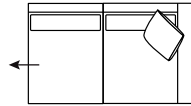

Arm Height
66

Leg Height
3.5

Scatter Size
60 x 60 cm

DIMENSIONS (CM)

L 242 x D 100 x H 81
4 Seater

L 222 x D 100 x H 81
3 Seater

L 202 x D 100 x H 81
2.5 Seater

L 182 x D 100 x H 81
2 Seater

L 105 x D 100 x H 81
Chair Plus

L 85 x D 95 x H 75
Chair Narrow Arm

L 75 x D 75 x H 48
Ottoman Square

L 105 x D 75 x H 48
Ottoman Rectangle

L/F = Left Hand Facing, R/F = Right Hand Facing

*Please note: Seat height dimensions may change when non standard inserts are used.

DIMENSIONS (CM)

L 224 x D 100 x H 81
4 Seater 1 Arm (L/F, R/F)

L 204 x D 100 x H 81
3 Seater 1 Arm (L/F, R/F)

L 184 x D 100 x H 81
2.5 Seater 1 Arm (L/F, R/F)

L 164 x D 100 x H 81
2 Seater 1 Arm (L/F, R/F)

L 90 x D 100 x H 81
Single Seater 1 Arm (L/F, R/F)

L 250 x D 100 x H 81
4 Seater Corner 1 Arm (L/F, R/F)

L 230 x D 100 x H 81
3 Seater Corner 1 Arm (L/F, R/F)

L 210 x D 100 x H 81
2.5 Seater Corner 1 Arm (L/F, R/F)