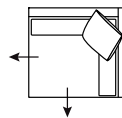

DIMENSIONS (CM)

L 224 x D 100 x H 81
4 Seater 1 Arm (L/F, R/F)

L 204 x D 100 x H 81
3 Seater 1 Arm (L/F, R/F)

L 184 x D 100 x H 81
2.5 Seater 1 Arm (L/F, R/F)

L 164 x D 100 x H 81
2 Seater 1 Arm (L/F, R/F)

L 90 x D 100 x H 81
Single Seater 1 Arm (L/F, R/F)

L 250 x D 100 x H 81
4 Seater Corner 1 Arm (L/F, R/F)

L 230 x D 100 x H 81
3 Seater Corner 1 Arm (L/F, R/F)

L 210 x D 100 x H 81
2.5 Seater Corner 1 Arm (L/F, R/F)

L 206 x D 100 x H 81
4 Seater Bench

L 186 x D 100 x H 81
3 Seater Bench

L 166 x D 100 x H 81
2.5 Seater Bench

L 72 x D 100 x H 81
Single Bench

L 90 x D 164 x H 81
Chaise

L 100 x D 186 x H 81
Corner Chaise (L/F, R/F)

L 100 x D 100 x H 81
Corner

L 154 x D 145 x H 81
Angle Chaise (L/F, R/F)

MODULAR COMBINATIONS

Combination 1
4 Seater Corner 1 Arm (L/F)
2.5 Seater 1 Arm (R/F)

Combination 2
4 Seater 1 Arm (L/F)
Chaise (R/F)