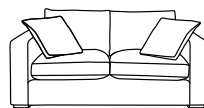

Arm Height
66

Leg Height
3.5

Scatter Size
60 x 60 cm

DIMENSIONS (CM)

L 242 x D 100 x H 81
4 Seater

L 222 x D 100 x H 81
3 Seater

L 202 x D 100 x H 81
2.5 Seater

L 182 x D 100 x H 81
2 Seater

L 105 x D 100 x H 81
Chair Plus

L 85 x D 95 x H 75
Chair Narrow Arm

L 75 x D 75 x H 48
Ottoman Square

L 105 x D 75 x H 48
Ottoman Rectangle

L/F = Left Hand Facing, R/F = Right Hand Facing

*Please note: Seat height dimensions may change when non standard inserts are used.