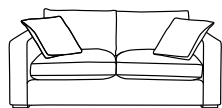

Arm Height
66

Leg Height
3.5

Scatter Size
60 x 60 cm

DIMENSIONS (CM)

L 242 x D 100 x H 81
4 Seater

L 222 x D 100 x H 81
3 Seater

L 202 x D 100 x H 81
2.5 Seater

L 182 x D 100 x H 81
2 Seater

L 105 x D 100 x H 81
Chair Plus

L 85 x D 95 x H 75
Chair Narrow Arm

L 75 x D 75 x H 48
Ottoman Square

L 105 x D 75 x H 48
Ottoman Rectangle

L/F = Left Hand Facing, R/F = Right Hand Facing

*Please note: Seat height dimensions may change when non standard inserts are used.