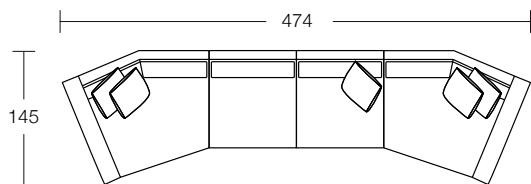

DIMENSIONS (CM)

L 224 x D 100 x H 81
4 Seater 1 Arm (L/F, R/F)

L 204 x D 100 x H 81
3 Seater 1 Arm (L/F, R/F)

L 184 x D 100 x H 81
2.5 Seater 1 Arm (L/F, R/F)

L 164 x D 100 x H 81
2 Seater 1 Arm (L/F, R/F)

Combination 3
3 Seater Corner 1 Arm (L/F)
2.5 Seater Bench

Combination 4
3 Seater 1 Arm (L/F)
Corner Chaise (R/F)
Ottoman Rectangle

L/F = Left Hand Facing, R/F = Right Hand Facing

*Please note: Seat height dimensions may change when non standard inserts are used.

MODULAR COMBINATIONS

Combination 5
 Angle Chaise (L/F)
 Angle Chaise (R/F)

Combination 6
 Angle Chaise (L/F)
 Single Bench
 Angle Chaise (R/F)

Combination 7
 Angle Chaise (L/F)
 4 Seater 1 Arm (R/F)

Combination 8
 Angle Chaise (L/F)
 2.5 Seater Bench
 Angle Chaise (R/F)

Combination 9
 Angle Chaise (L/F)
 4 Seater Bench
 Corner

Combination 10
 4 Seater 1 Arm (L/F)
 Corner
 4 Seater 1 Arm (R/F)

Combination 11
 4 Seater 1 Arm (L/F)
 4 Seater Bench
 Corner
 4 Seater 1 Arm (R/F)