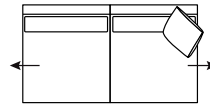

DIMENSIONS (CM)

L 224 x D 100 x H 81
4 Seater 1 Arm (L/F, R/F)

L 204 x D 100 x H 81
3 Seater 1 Arm (L/F, R/F)

L 184 x D 100 x H 81
2.5 Seater 1 Arm (L/F, R/F)

L 164 x D 100 x H 81
2 Seater 1 Arm (L/F, R/F)

L 90 x D 100 x H 81
Single Seater 1 Arm (L/F, R/F)

L 250 x D 100 x H 81
4 Seater Corner 1 Arm (L/F, R/F)

L 230 x D 100 x H 81
3 Seater Corner 1 Arm (L/F, R/F)

L 210 x D 100 x H 81
2.5 Seater Corner 1 Arm (L/F, R/F)

L 206 x D 100 x H 81
4 Seater Bench

L 186 x D 100 x H 81
3 Seater Bench

L 166 x D 100 x H 81
2.5 Seater Bench

L 72 x D 100 x H 81
Single Bench

L 90 x D 164 x H 81
Chaise

L 100 x D 186 x H 81
Corner Chaise (L/F, R/F)