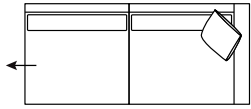

Arm Height
66

Leg Height
3.5

Scatter Size
60 x 60 cm

DIMENSIONS (CM)

L 242 x D 100 x H 81
4 Seater

L 222 x D 100 x H 81
3 Seater

L 202 x D 100 x H 81
2.5 Seater

L 182 x D 100 x H 81
2 Seater

L 105 x D 100 x H 81
Chair Plus

L 85 x D 95 x H 75
Chair Narrow Arm

L 75 x D 75 x H 48
Ottoman Square

L 105 x D 75 x H 48
Ottoman Rectangle

L/F = Left Hand Facing, R/F = Right Hand Facing

*Please note: Seat height dimensions may change when non standard inserts are used.

DIMENSIONS (CM)

L 224 x D 100 x H 81
4 Seater 1 Arm (L/F, R/F)

L 204 x D 100 x H 81
3 Seater 1 Arm (L/F, R/F)

L 184 x D 100 x H 81
2.5 Seater 1 Arm (L/F, R/F)

L 164 x D 100 x H 81
2 Seater 1 Arm (L/F, R/F)