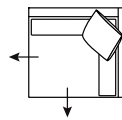

DIMENSIONS (CM)

L 224 x D 100 x H 81
4 Seater 1 Arm (L/F, R/F)

L 204 x D 100 x H 81
3 Seater 1 Arm (L/F, R/F)

L 184 x D 100 x H 81
2.5 Seater 1 Arm (L/F, R/F)

L 164 x D 100 x H 81
2 Seater 1 Arm (L/F, R/F)

L 90 x D 100 x H 81
Single Seater 1 Arm (L/F, R/F)

L 250 x D 100 x H 81
4 Seater Corner 1 Arm (L/F, R/F)

L 230 x D 100 x H 81
3 Seater Corner 1 Arm (L/F, R/F)

L 210 x D 100 x H 81
2.5 Seater Corner 1 Arm (L/F, R/F)

L 206 x D 100 x H 81
4 Seater Bench

L 186 x D 100 x H 81
3 Seater Bench

L 166 x D 100 x H 81
2.5 Seater Bench

L 72 x D 100 x H 81
Single Bench

L 90 x D 164 x H 81
Chaise

L 100 x D 186 x H 81
Corner Chaise (L/F, R/F)

L 100 x D 100 x H 81
Corner

L 154 x D 145 x H 81
Angle Chaise (L/F, R/F)

MODULAR COMBINATIONS

Combination 1
4 Seater Corner 1 Arm (L/F)
2.5 Seater 1 Arm (R/F)

Combination 2
4 Seater 1 Arm (L/F)
Chaise (R/F)