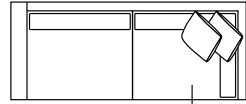

Arm Height
66

Leg Height
3.5

Scatter Size
60 x 60 cm

DIMENSIONS (CM)

L 242 x D 100 x H 81
4 Seater

L 222 x D 100 x H 81
3 Seater

L 202 x D 100 x H 81
2.5 Seater

L 182 x D 100 x H 81
2 Seater

DIMENSIONS (CM)

L 224 x D 100 x H 81
4 Seater 1 Arm (L/F, R/F)

L 204 x D 100 x H 81
3 Seater 1 Arm (L/F, R/F)

L 184 x D 100 x H 81
2.5 Seater 1 Arm (L/F, R/F)

L 164 x D 100 x H 81
2 Seater 1 Arm (L/F, R/F)

L 90 x D 100 x H 81
Single Seater 1 Arm (L/F, R/F)

L 250 x D 100 x H 81
4 Seater Corner 1 Arm (L/F, R/F)

L 230 x D 100 x H 81
3 Seater Corner 1 Arm (L/F, R/F)

L 210 x D 100 x H 81
2.5 Seater Corner 1 Arm (L/F, R/F)

L 206 x D 100 x H 81
4 Seater Bench

L 186 x D 100 x H 81
3 Seater Bench

L 166 x D 100 x H 81
2.5 Seater Bench

L 72 x D 100 x H 81
Single Bench

L 90 x D 164 x H 81
Chaise

L 100 x D 186 x H 81
Corner Chaise (L/F, R/F)