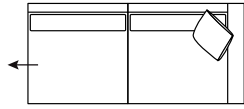

Arm Height
66

Leg Height
3.5

Scatter Size
60 x 60 cm

DIMENSIONS (CM)

L 242 x D 100 x H 81
4 Seater

L 222 x D 100 x H 81
3 Seater

L 202 x D 100 x H 81
2.5 Seater

L 182 x D 100 x H 81
2 Seater

L 105 x D 100 x H 81
Chair Plus

L 85 x D 95 x H 75
Chair Narrow Arm

L 75 x D 75 x H 48
Ottoman Square

L 105 x D 75 x H 48
Ottoman Rectangle

L/F = Left Hand Facing, R/F = Right Hand Facing

*Please note: Seat height dimensions may change when non standard inserts are used.

DIMENSIONS (CM)

L 224 x D 100 x H 81
4 Seater 1 Arm (L/F, R/F)

L 204 x D 100 x H 81
3 Seater 1 Arm (L/F, R/F)

L 184 x D 100 x H 81
2.5 Seater 1 Arm (L/F, R/F)

L 164 x D 100 x H 81
2 Seater 1 Arm (L/F, R/F)