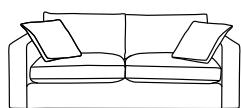

FEATURES

Environmentally friendly FSC certified solid timber frame
Seat cushions fully reversible

Chair arms are smaller in dimension than sofa arms
No sag steel suspension

SEAT CUSHION

Molmic feather blend
Option - comfort support
Option - comfort wrap
Option - luxura seat

**BACK CUSHION
SCATTER
FEET**

Molmic feather blend
Feather - bordered
Timber legs

UPHOLSTERY

Fabric fully upholstered

SIDE VIEW (CM)

Seat Height
51

Seat Depth
63

Back Height
66

Arm Height
66

Leg Height
3.5

Scatter Size
60 x 60 cm

DIMENSIONS (CM)

L 242 x D 100 x H 81
4 Seater

L 222 x D 100 x H 81
3 Seater

L 202 x D 100 x H 81
2.5 Seater

L 182 x D 100 x H 81
2 Seater