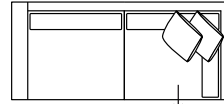

Arm Height
66

Leg Height
3.5

Scatter Size
60 x 60 cm

DIMENSIONS (CM)

L 242 x D 100 x H 81
4 Seater

L 222 x D 100 x H 81
3 Seater

L 202 x D 100 x H 81
2.5 Seater

L 182 x D 100 x H 81
2 Seater

DIMENSIONS (CM)

L 224 x D 100 x H 81
4 Seater 1 Arm (L/F, R/F)

L 204 x D 100 x H 81
3 Seater 1 Arm (L/F, R/F)

L 184 x D 100 x H 81
2.5 Seater 1 Arm (L/F, R/F)

L 164 x D 100 x H 81
2 Seater 1 Arm (L/F, R/F)

L 90 x D 100 x H 81
Single Seater 1 Arm (L/F, R/F)

L 250 x D 100 x H 81
4 Seater Corner 1 Arm (L/F, R/F)

L 230 x D 100 x H 81
3 Seater Corner 1 Arm (L/F, R/F)

L 210 x D 100 x H 81
2.5 Seater Corner 1 Arm (L/F, R/F)

L 206 x D 100 x H 81
4 Seater Bench

L 186 x D 100 x H 81
3 Seater Bench

L 166 x D 100 x H 81
2.5 Seater Bench

L 72 x D 100 x H 81
Single Bench

L 90 x D 164 x H 81
Chaise

L 100 x D 186 x H 81
Corner Chaise (L/F, R/F)