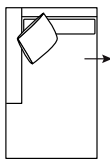

DIMENSIONS (CM)

L 224 x D 100 x H 81
4 Seater 1 Arm (L/F, R/F)

L 204 x D 100 x H 81
3 Seater 1 Arm (L/F, R/F)

L 184 x D 100 x H 81
2.5 Seater 1 Arm (L/F, R/F)

L 164 x D 100 x H 81
2 Seater 1 Arm (L/F, R/F)

L 90 x D 100 x H 81
Single Seater 1 Arm (L/F, R/F)

L 250 x D 100 x H 81
4 Seater Corner 1 Arm (L/F, R/F)

L 230 x D 100 x H 81
3 Seater Corner 1 Arm (L/F, R/F)

L 210 x D 100 x H 81
2.5 Seater Corner 1 Arm (L/F, R/F)

L 206 x D 100 x H 81
4 Seater Bench

L 186 x D 100 x H 81
3 Seater Bench

L 166 x D 100 x H 81
2.5 Seater Bench

L 72 x D 100 x H 81
Single Bench

L 90 x D 164 x H 81
Chaise

L 100 x D 186 x H 81
Corner Chaise (L/F, R/F)

L 100 x D 100 x H 81
Corner

L 154 x D 145 x H 81
Angle Chaise (L/F, R/F)

MODULAR COMBINATIONS

Combination 1
4 Seater Corner 1 Arm (L/F)
2.5 Seater 1 Arm (R/F)

Combination 2
4 Seater 1 Arm (L/F)
Chaise (R/F)