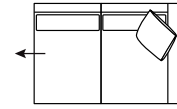

Arm Height
66

Leg Height
3.5

Scatter Size
60 x 60 cm

DIMENSIONS (CM)

L 242 x D 100 x H 81
4 Seater

L 222 x D 100 x H 81
3 Seater

L 202 x D 100 x H 81
2.5 Seater

L 182 x D 100 x H 81
2 Seater

DIMENSIONS (CM)

L 224 x D 100 x H 81
4 Seater 1 Arm (L/F, R/F)

L 204 x D 100 x H 81
3 Seater 1 Arm (L/F, R/F)

L 184 x D 100 x H 81
2.5 Seater 1 Arm (L/F, R/F)

L 164 x D 100 x H 81
2 Seater 1 Arm (L/F, R/F)

L 90 x D 100 x H 81
Single Seater 1 Arm (L/F, R/F)

L 250 x D 100 x H 81
4 Seater Corner 1 Arm (L/F, R/F)

L 230 x D 100 x H 81
3 Seater Corner 1 Arm (L/F, R/F)

L 210 x D 100 x H 81
2.5 Seater Corner 1 Arm (L/F, R/F)

L 206 x D 100 x H 81
4 Seater Bench

L 186 x D 100 x H 81
3 Seater Bench

L 166 x D 100 x H 81
2.5 Seater Bench

L 72 x D 100 x H 81
Single Bench

L 90 x D 164 x H 81
Chaise

L 100 x D 186 x H 81
Corner Chaise (L/F, R/F)