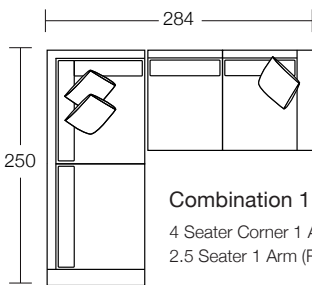

DIMENSIONS (CM)

L 224 x D 100 x H 81
4 Seater 1 Arm (L/F, R/F)

L 204 x D 100 x H 81
3 Seater 1 Arm (L/F, R/F)

L 184 x D 100 x H 81
2.5 Seater 1 Arm (L/F, R/F)

L 164 x D 100 x H 81
2 Seater 1 Arm (L/F, R/F)

L 90 x D 100 x H 81
Single Seater 1 Arm (L/F, R/F)

L 250 x D 100 x H 81
4 Seater Corner 1 Arm (L/F, R/F)

L 230 x D 100 x H 81
3 Seater Corner 1 Arm (L/F, R/F)

L 210 x D 100 x H 81
2.5 Seater Corner 1 Arm (L/F, R/F)

L 206 x D 100 x H 81
4 Seater Bench

L 186 x D 100 x H 81
3 Seater Bench

L 166 x D 100 x H 81
2.5 Seater Bench

L 72 x D 100 x H 81
Single Bench

L 90 x D 164 x H 81
Chaise

L 100 x D 186 x H 81
Corner Chaise (L/F, R/F)

L 100 x D 100 x H 81
Corner

L 154 x D 145 x H 81
Angle Chaise (L/F, R/F)

MODULAR COMBINATIONS

Combination 1
4 Seater Corner 1 Arm (L/F)
2.5 Seater 1 Arm (R/F)

Combination 2
4 Seater 1 Arm (L/F)
Chaise (R/F)