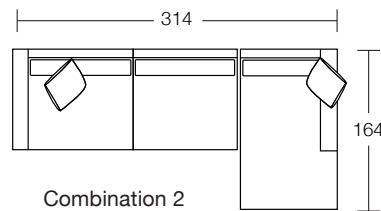

DIMENSIONS (CM)

L 224 x D 100 x H 81
4 Seater 1 Arm (L/F, R/F)

L 204 x D 100 x H 81
3 Seater 1 Arm (L/F, R/F)

L 184 x D 100 x H 81
2.5 Seater 1 Arm (L/F, R/F)

L 164 x D 100 x H 81
2 Seater 1 Arm (L/F, R/F)

L 206 x D 100 x H 81
4 Seater Bench

L 186 x D 100 x H 81
3 Seater Bench

L 166 x D 100 x H 81
2.5 Seater Bench

L 72 x D 100 x H 81
Single Bench

L 90 x D 164 x H 81
Chaise

L 100 x D 186 x H 81
Corner Chaise (L/F, R/F)

L 100 x D 100 x H 81
Corner

L 154 x D 145 x H 81
Angle Chaise (L/F, R/F)

MODULAR COMBINATIONS

Combination 1
4 Seater Corner 1 Arm (L/F)
2.5 Seater 1 Arm (R/F)

Combination 2
4 Seater 1 Arm (L/F)
Chaise (R/F)

Combination 3
3 Seater Corner 1 Arm (L/F)
2.5 Seater Bench

Combination 4
3 Seater 1 Arm (L/F)
Corner Chaise (R/F)
Ottoman Rectangle

L/F = Left Hand Facing, R/F = Right Hand Facing

*Please note: Seat height dimensions may change when non standard inserts are used.