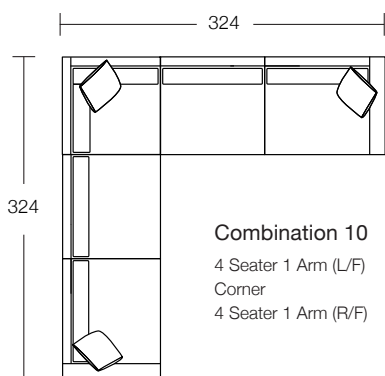

DIMENSIONS (CM)

L 224 x D 100 x H 81
4 Seater 1 Arm (L/F, R/F)

L 204 x D 100 x H 81
3 Seater 1 Arm (L/F, R/F)

L 184 x D 100 x H 81
2.5 Seater 1 Arm (L/F, R/F)

L 164 x D 100 x H 81
2 Seater 1 Arm (L/F, R/F)

Combination 3
3 Seater Corner 1 Arm (L/F)
2.5 Seater Bench

Combination 4
3 Seater 1 Arm (L/F)
Corner Chaise (R/F)
Ottoman Rectangle

L/F = Left Hand Facing, R/F = Right Hand Facing

*Please note: Seat height dimensions may change when non standard inserts are used.

MODULAR COMBINATIONS

Combination 5
 Angle Chaise (L/F)
 Angle Chaise (R/F)

Combination 6
 Angle Chaise (L/F)
 Single Bench
 Angle Chaise (R/F)

Combination 7
 Angle Chaise (L/F)
 4 Seater 1 Arm (R/F)

Combination 8
 Angle Chaise (L/F)
 2.5 Seater Bench
 Angle Chaise (R/F)

Combination 9
 Angle Chaise (L/F)
 4 Seater Bench
 Corner

Combination 10
 4 Seater 1 Arm (L/F)
 Corner
 4 Seater 1 Arm (R/F)

Combination 11
 4 Seater 1 Arm (L/F)
 4 Seater Bench
 Corner
 4 Seater 1 Arm (R/F)