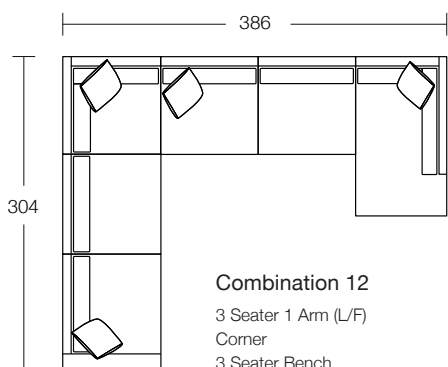

DIMENSIONS (CM)

L 224 x D 100 x H 81
4 Seater 1 Arm (L/F, R/F)

L 204 x D 100 x H 81
3 Seater 1 Arm (L/F, R/F)

L 184 x D 100 x H 81
2.5 Seater 1 Arm (L/F, R/F)

L 164 x D 100 x H 81
2 Seater 1 Arm (L/F, R/F)

Combination 3
3 Seater Corner 1 Arm (L/F)
2.5 Seater Bench

Combination 4
3 Seater 1 Arm (L/F)
Corner Chaise (R/F)
Ottoman Rectangle

L/F = Left Hand Facing, R/F = Right Hand Facing

*Please note: Seat height dimensions may change when non standard inserts are used.

MODULAR COMBINATIONS

Combination 5
 Angle Chaise (L/F)
 Angle Chaise (R/F)

Combination 6
 Angle Chaise (L/F)
 Single Bench
 Angle Chaise (R/F)

Combination 7
 Angle Chaise (L/F)
 4 Seater 1 Arm (R/F)

Combination 8
 Angle Chaise (L/F)
 2.5 Seater Bench
 Angle Chaise (R/F)

Combination 9
 Angle Chaise (L/F)
 4 Seater Bench
 Corner

Combination 10
 4 Seater 1 Arm (L/F)
 Corner
 4 Seater 1 Arm (R/F)

Combination 11
 4 Seater 1 Arm (L/F)
 4 Seater Bench
 Corner
 4 Seater 1 Arm (R/F)