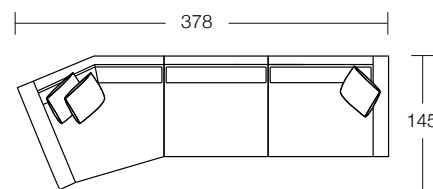

Combination 7
Angle Chaise (L/F)
4 Seater 1 Arm (R/F)