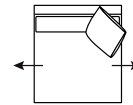

Arm Height
66

Leg Height
3.5

Scatter Size
60 x 60 cm

DIMENSIONS (CM)

L 242 x D 100 x H 81
4 Seater

L 222 x D 100 x H 81
3 Seater

L 202 x D 100 x H 81
2.5 Seater

L 182 x D 100 x H 81
2 Seater

DIMENSIONS (CM)

L 224 x D 100 x H 81
4 Seater 1 Arm (L/F, R/F)

L 204 x D 100 x H 81
3 Seater 1 Arm (L/F, R/F)

L 184 x D 100 x H 81
2.5 Seater 1 Arm (L/F, R/F)

L 164 x D 100 x H 81
2 Seater 1 Arm (L/F, R/F)

L 90 x D 100 x H 81
Single Seater 1 Arm (L/F, R/F)

L 250 x D 100 x H 81
4 Seater Corner 1 Arm (L/F, R/F)

L 230 x D 100 x H 81
3 Seater Corner 1 Arm (L/F, R/F)

L 210 x D 100 x H 81
2.5 Seater Corner 1 Arm (L/F, R/F)

L 206 x D 100 x H 81
4 Seater Bench

L 186 x D 100 x H 81
3 Seater Bench

L 166 x D 100 x H 81
2.5 Seater Bench

L 72 x D 100 x H 81
Single Bench

L 90 x D 164 x H 81
Chaise

L 100 x D 186 x H 81
Corner Chaise (L/F, R/F)