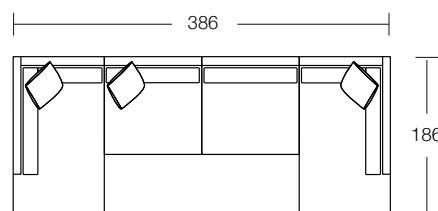

Arm Height
66

Leg Height
3.5

Scatter Size
60 x 60 cm

DIMENSIONS (CM)

L 242 x D 100 x H 81
4 Seater

L 222 x D 100 x H 81
3 Seater

L 202 x D 100 x H 81
2.5 Seater

L 182 x D 100 x H 81
2 Seater

MODULAR COMBINATIONS

Combination 5
 Angle Chaise (L/F)
 Angle Chaise (R/F)

Combination 6
 Angle Chaise (L/F)
 Single Bench
 Angle Chaise (R/F)

Combination 7
 Angle Chaise (L/F)
 4 Seater 1 Arm (R/F)

Combination 8
 Angle Chaise (L/F)
 2.5 Seater Bench
 Angle Chaise (R/F)

Combination 9
 Angle Chaise (L/F)
 4 Seater Bench
 Corner

Combination 10
 4 Seater 1 Arm (L/F)
 Corner
 4 Seater 1 Arm (R/F)

Combination 11
 4 Seater 1 Arm (L/F)
 4 Seater Bench
 Corner
 4 Seater 1 Arm (R/F)

Combination 12
 3 Seater 1 Arm (L/F)
 Corner
 3 Seater Bench
 Corner Chaise (R/F)

Combination 13
 Corner Chaise (L/F)
 3 Seater Bench
 Corner Chaise (R/F)

L/F = Left Hand Facing, R/F = Right Hand Facing