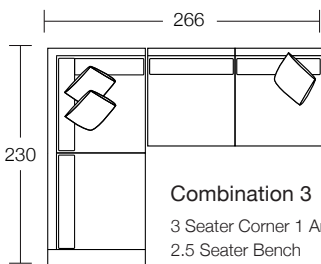

DIMENSIONS (CM)

L 224 x D 100 x H 81
4 Seater 1 Arm (L/F, R/F)

L 204 x D 100 x H 81
3 Seater 1 Arm (L/F, R/F)

L 184 x D 100 x H 81
2.5 Seater 1 Arm (L/F, R/F)

L 164 x D 100 x H 81
2 Seater 1 Arm (L/F, R/F)

L 206 x D 100 x H 81
4 Seater Bench

L 186 x D 100 x H 81
3 Seater Bench

L 166 x D 100 x H 81
2.5 Seater Bench

L 72 x D 100 x H 81
Single Bench

L 90 x D 164 x H 81
Chaise

L 100 x D 186 x H 81
Corner Chaise (L/F, R/F)

L 100 x D 100 x H 81
Corner

L 154 x D 145 x H 81
Angle Chaise (L/F, R/F)

MODULAR COMBINATIONS

Combination 1
4 Seater Corner 1 Arm (L/F)
2.5 Seater 1 Arm (R/F)

Combination 2
4 Seater 1 Arm (L/F)
Chaise (R/F)

Combination 3
3 Seater Corner 1 Arm (L/F)
2.5 Seater Bench

Combination 4
3 Seater 1 Arm (L/F)
Corner Chaise (R/F)
Ottoman Rectangle

L/F = Left Hand Facing, R/F = Right Hand Facing

*Please note: Seat height dimensions may change when non standard inserts are used.