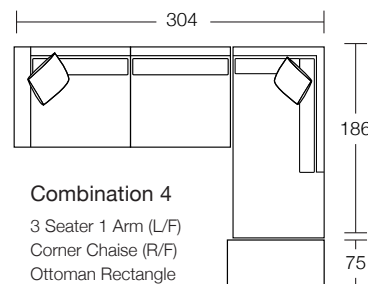

DIMENSIONS (CM)

L 224 x D 100 x H 81
4 Seater 1 Arm (L/F, R/F)

L 204 x D 100 x H 81
3 Seater 1 Arm (L/F, R/F)

L 184 x D 100 x H 81
2.5 Seater 1 Arm (L/F, R/F)

L 164 x D 100 x H 81
2 Seater 1 Arm (L/F, R/F)

L 206 x D 100 x H 81
4 Seater Bench

L 186 x D 100 x H 81
3 Seater Bench

L 166 x D 100 x H 81
2.5 Seater Bench

L 72 x D 100 x H 81
Single Bench

L 90 x D 164 x H 81
Chaise

L 100 x D 186 x H 81
Corner Chaise (L/F, R/F)

L 100 x D 100 x H 81
Corner

L 154 x D 145 x H 81
Angle Chaise (L/F, R/F)

MODULAR COMBINATIONS

Combination 1
4 Seater Corner 1 Arm (L/F)
2.5 Seater 1 Arm (R/F)

Combination 2
4 Seater 1 Arm (L/F)
Chaise (R/F)

Combination 3
3 Seater Corner 1 Arm (L/F)
2.5 Seater Bench

Combination 4
3 Seater 1 Arm (L/F)
Corner Chaise (R/F)
Ottoman Rectangle

L/F = Left Hand Facing, R/F = Right Hand Facing

*Please note: Seat height dimensions may change when non standard inserts are used.