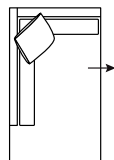

DIMENSIONS (CM)

L 224 x D 100 x H 81
4 Seater 1 Arm (L/F, R/F)

L 204 x D 100 x H 81
3 Seater 1 Arm (L/F, R/F)

L 184 x D 100 x H 81
2.5 Seater 1 Arm (L/F, R/F)

L 164 x D 100 x H 81
2 Seater 1 Arm (L/F, R/F)

L 90 x D 100 x H 81
Single Seater 1 Arm (L/F, R/F)

L 250 x D 100 x H 81
4 Seater Corner 1 Arm (L/F, R/F)

L 230 x D 100 x H 81
3 Seater Corner 1 Arm (L/F, R/F)

L 210 x D 100 x H 81
2.5 Seater Corner 1 Arm (L/F, R/F)

L 206 x D 100 x H 81
4 Seater Bench

L 186 x D 100 x H 81
3 Seater Bench

L 166 x D 100 x H 81
2.5 Seater Bench

L 72 x D 100 x H 81
Single Bench

L 90 x D 164 x H 81
Chaise

L 100 x D 186 x H 81
Corner Chaise (L/F, R/F)

L 100 x D 100 x H 81
Corner

L 154 x D 145 x H 81
Angle Chaise (L/F, R/F)

MODULAR COMBINATIONS

Combination 1
4 Seater Corner 1 Arm (L/F)
2.5 Seater 1 Arm (R/F)

Combination 2
4 Seater 1 Arm (L/F)
Chaise (R/F)