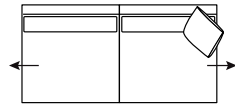

DIMENSIONS (CM)

L 224 x D 100 x H 81
4 Seater 1 Arm (L/F, R/F)

L 204 x D 100 x H 81
3 Seater 1 Arm (L/F, R/F)

L 184 x D 100 x H 81
2.5 Seater 1 Arm (L/F, R/F)

L 164 x D 100 x H 81
2 Seater 1 Arm (L/F, R/F)

L 90 x D 100 x H 81
Single Seater 1 Arm (L/F, R/F)

L 250 x D 100 x H 81
4 Seater Corner 1 Arm (L/F, R/F)

L 230 x D 100 x H 81
3 Seater Corner 1 Arm (L/F, R/F)

L 210 x D 100 x H 81
2.5 Seater Corner 1 Arm (L/F, R/F)

L 206 x D 100 x H 81
4 Seater Bench

L 186 x D 100 x H 81
3 Seater Bench

L 166 x D 100 x H 81
2.5 Seater Bench

L 72 x D 100 x H 81
Single Bench

L 90 x D 164 x H 81
Chaise

L 100 x D 186 x H 81
Corner Chaise (L/F, R/F)