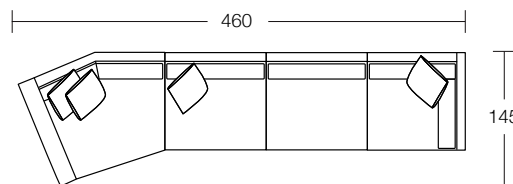

DIMENSIONS (CM)

L 224 x D 100 x H 81
4 Seater 1 Arm (L/F, R/F)

L 204 x D 100 x H 81
3 Seater 1 Arm (L/F, R/F)

L 184 x D 100 x H 81
2.5 Seater 1 Arm (L/F, R/F)

L 164 x D 100 x H 81
2 Seater 1 Arm (L/F, R/F)

Combination 3
3 Seater Corner 1 Arm (L/F)
2.5 Seater Bench

Combination 4
3 Seater 1 Arm (L/F)
Corner Chaise (R/F)
Ottoman Rectangle

L/F = Left Hand Facing, R/F = Right Hand Facing

*Please note: Seat height dimensions may change when non standard inserts are used.

MODULAR COMBINATIONS

Combination 5
 Angle Chaise (L/F)
 Angle Chaise (R/F)

Combination 6
 Angle Chaise (L/F)
 Single Bench
 Angle Chaise (R/F)

Combination 7
 Angle Chaise (L/F)
 4 Seater 1 Arm (R/F)

Combination 8
 Angle Chaise (L/F)
 2.5 Seater Bench
 Angle Chaise (R/F)

Combination 9
 Angle Chaise (L/F)
 4 Seater Bench
 Corner

Combination 10
 4 Seater 1 Arm (L/F)
 Corner
 4 Seater 1 Arm (R/F)

Combination 11
 4 Seater 1 Arm (L/F)
 4 Seater Bench
 Corner
 4 Seater 1 Arm (R/F)