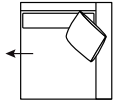

Arm Height
66

Leg Height
3.5

Scatter Size
60 x 60 cm

DIMENSIONS (CM)

L 242 x D 100 x H 81
4 Seater

L 222 x D 100 x H 81
3 Seater

L 202 x D 100 x H 81
2.5 Seater

L 182 x D 100 x H 81
2 Seater

L 105 x D 100 x H 81
Chair Plus

L 85 x D 95 x H 75
Chair Narrow Arm

L 75 x D 75 x H 48
Ottoman Square

L 105 x D 75 x H 48
Ottoman Rectangle

L/F = Left Hand Facing, R/F = Right Hand Facing

*Please note: Seat height dimensions may change when non standard inserts are used.

DIMENSIONS (CM)

L 224 x D 100 x H 81
4 Seater 1 Arm (L/F, R/F)

L 204 x D 100 x H 81
3 Seater 1 Arm (L/F, R/F)

L 184 x D 100 x H 81
2.5 Seater 1 Arm (L/F, R/F)

L 164 x D 100 x H 81
2 Seater 1 Arm (L/F, R/F)

L 90 x D 100 x H 81
Single Seater 1 Arm (L/F, R/F)

L 250 x D 100 x H 81
4 Seater Corner 1 Arm (L/F, R/F)

L 230 x D 100 x H 81
3 Seater Corner 1 Arm (L/F, R/F)

L 210 x D 100 x H 81
2.5 Seater Corner 1 Arm (L/F, R/F)