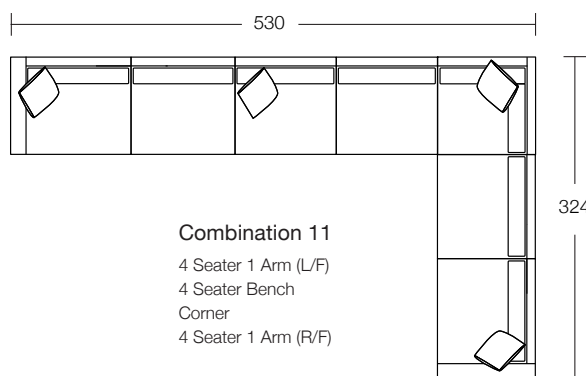

DIMENSIONS (CM)

L 224 x D 100 x H 81
4 Seater 1 Arm (L/F, R/F)

L 204 x D 100 x H 81
3 Seater 1 Arm (L/F, R/F)

L 184 x D 100 x H 81
2.5 Seater 1 Arm (L/F, R/F)

L 164 x D 100 x H 81
2 Seater 1 Arm (L/F, R/F)

Combination 3
3 Seater Corner 1 Arm (L/F)
2.5 Seater Bench

Combination 4
3 Seater 1 Arm (L/F)
Corner Chaise (R/F)
Ottoman Rectangle

L/F = Left Hand Facing, R/F = Right Hand Facing

*Please note: Seat height dimensions may change when non standard inserts are used.

MODULAR COMBINATIONS

Combination 5
 Angle Chaise (L/F)
 Angle Chaise (R/F)

Combination 6
 Angle Chaise (L/F)
 Single Bench
 Angle Chaise (R/F)

Combination 7
 Angle Chaise (L/F)
 4 Seater 1 Arm (R/F)

Combination 8
 Angle Chaise (L/F)
 2.5 Seater Bench
 Angle Chaise (R/F)

Combination 9
 Angle Chaise (L/F)
 4 Seater Bench
 Corner

Combination 10
 4 Seater 1 Arm (L/F)
 Corner
 4 Seater 1 Arm (R/F)

Combination 11
 4 Seater 1 Arm (L/F)
 4 Seater Bench
 Corner
 4 Seater 1 Arm (R/F)