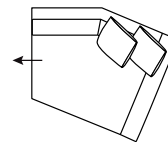

DIMENSIONS (CM)

L 224 x D 100 x H 81
4 Seater 1 Arm (L/F, R/F)

L 204 x D 100 x H 81
3 Seater 1 Arm (L/F, R/F)

L 184 x D 100 x H 81
2.5 Seater 1 Arm (L/F, R/F)

L 164 x D 100 x H 81
2 Seater 1 Arm (L/F, R/F)

L 90 x D 100 x H 81
Single Seater 1 Arm (L/F, R/F)

L 250 x D 100 x H 81
4 Seater Corner 1 Arm (L/F, R/F)

L 230 x D 100 x H 81
3 Seater Corner 1 Arm (L/F, R/F)

L 210 x D 100 x H 81
2.5 Seater Corner 1 Arm (L/F, R/F)

L 206 x D 100 x H 81
4 Seater Bench

L 186 x D 100 x H 81
3 Seater Bench

L 166 x D 100 x H 81
2.5 Seater Bench

L 72 x D 100 x H 81
Single Bench

L 90 x D 164 x H 81
Chaise

L 100 x D 186 x H 81
Corner Chaise (L/F, R/F)

L 100 x D 100 x H 81
Corner

L 154 x D 145 x H 81
Angle Chaise (L/F, R/F)

MODULAR COMBINATIONS

Combination 1
4 Seater Corner 1 Arm (L/F)
2.5 Seater 1 Arm (R/F)

Combination 2
4 Seater 1 Arm (L/F)
Chaise (R/F)