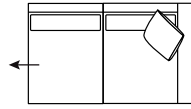

Arm Height
66

Leg Height
3.5

Scatter Size
60 x 60 cm

DIMENSIONS (CM)

L 242 x D 100 x H 81
4 Seater

L 222 x D 100 x H 81
3 Seater

L 202 x D 100 x H 81
2.5 Seater

L 182 x D 100 x H 81
2 Seater

L 105 x D 100 x H 81
Chair Plus

L 85 x D 95 x H 75
Chair Narrow Arm

L 75 x D 75 x H 48
Ottoman Square

L 105 x D 75 x H 48
Ottoman Rectangle

L/F = Left Hand Facing, R/F = Right Hand Facing

*Please note: Seat height dimensions may change when non standard inserts are used.

DIMENSIONS (CM)

L 224 x D 100 x H 81
4 Seater 1 Arm (L/F, R/F)

L 204 x D 100 x H 81
3 Seater 1 Arm (L/F, R/F)

L 184 x D 100 x H 81
2.5 Seater 1 Arm (L/F, R/F)

L 164 x D 100 x H 81
2 Seater 1 Arm (L/F, R/F)

L 90 x D 100 x H 81
Single Seater 1 Arm (L/F, R/F)

L 250 x D 100 x H 81
4 Seater Corner 1 Arm (L/F, R/F)

L 230 x D 100 x H 81
3 Seater Corner 1 Arm (L/F, R/F)

L 210 x D 100 x H 81
2.5 Seater Corner 1 Arm (L/F, R/F)