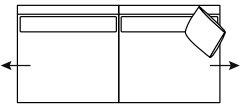

DIMENSIONS (CM)

L 224 x D 100 x H 81
4 Seater 1 Arm (L/F, R/F)

L 204 x D 100 x H 81
3 Seater 1 Arm (L/F, R/F)

L 184 x D 100 x H 81
2.5 Seater 1 Arm (L/F, R/F)

L 164 x D 100 x H 81
2 Seater 1 Arm (L/F, R/F)

L 90 x D 100 x H 81
Single Seater 1 Arm (L/F, R/F)

L 250 x D 100 x H 81
4 Seater Corner 1 Arm (L/F, R/F)

L 230 x D 100 x H 81
3 Seater Corner 1 Arm (L/F, R/F)

L 210 x D 100 x H 81
2.5 Seater Corner 1 Arm (L/F, R/F)

L 206 x D 100 x H 81
4 Seater Bench

L 186 x D 100 x H 81
3 Seater Bench

L 166 x D 100 x H 81
2.5 Seater Bench

L 72 x D 100 x H 81
Single Bench

L 90 x D 164 x H 81
Chaise

L 100 x D 186 x H 81
Corner Chaise (L/F, R/F)