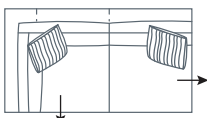

SIDE VIEW (CM)

Seat Height	Seat Depth	Back Height	Arm Height	Leg Height	Scatter Size
42	60	67	67	13	50 x 50 cm

DIMENSIONS (CM)

L 278 x D 102 x H 84
4 Seater

L 248 x D 102 x H 84
3.5 Seater

L 224 x D 102 x H 84
3 Seater

L 204 x D 102 x H 84
2.5 Seater

L 125 x D 102 x H 84
Chair

L 117 x D 117 x H 42
Large Ottoman

L 102 x D 102 x H 42
Small Ottoman

DIMENSIONS (CM)

L 255 x D 102 x H 84
4 Seater 1 Arm (LF/RF)

L 225 x D 102 x H 84
3.5 Seater 1 Arm (LF/RF)

L 181 x D 102 x H 84
2.5 Seater 1 Arm (LF/RF)

L 283 x D 102 x H 84
3.5 Seater 1 Arm Corner (LF/RF)

L 181 x D 102 x H 84
2.5 Seater No Arm Corner

L 160 x D 102 x H 84
2.5 Seater Bench

L 251 x D 102 x H 84
Large Corner Chaise (LF/RF)

L 225 x D 102 x H 84
Corner Chaise (LF/RF)

MODULAR EXAMPLES

COMBINATION 1
4 Seater 1 Arm (LF)
Large Corner Chaise (RF)

COMBINATION 2
3.5 Seater 1 Arm (LF)
3.5 Seater 1 Arm Corner (RF)

COMBINATION 3
2.5 Seater Bench
3.5 Seater 1 Arm Corner (RF)