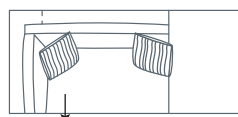

SIDE VIEW (CM)

Seat Height	Seat Depth	Back Height	Arm Height	Leg Height	Scatter Size
42	60	67	67	13	50 x 50 cm

DIMENSIONS (CM)

L 278 x D 102 x H 84
4 Seater

L 248 x D 102 x H 84
3.5 Seater

L 224 x D 102 x H 84
3 Seater

L 204 x D 102 x H 84
2.5 Seater

L 125 x D 102 x H 84
Chair

L 117 x D 117 x H 42
Large Ottoman

L 102 x D 102 x H 42
Small Ottoman

DIMENSIONS (CM)

L 255 x D 102 x H 84
4 Seater 1 Arm (LF/RF)

L 225 x D 102 x H 84
3.5 Seater 1 Arm (LF/RF)

L 181 x D 102 x H 84
2.5 Seater 1 Arm (LF/RF)

L 283 x D 102 x H 84
3.5 Seater 1 Arm Corner (LF/RF)

L 181 x D 102 x H 84
2.5 Seater No Arm Corner

L 160 x D 102 x H 84
2.5 Seater Bench

L 251 x D 102 x H 84
Large Corner Chaise (LF/RF)

L 225 x D 102 x H 84
Corner Chaise (LF/RF)

MODULAR EXAMPLES

COMBINATION 1
4 Seater 1 Arm (LF)
Large Corner Chaise (RF)

COMBINATION 2
3.5 Seater 1 Arm (LF)
3.5 Seater 1 Arm Corner (RF)

COMBINATION 3
2.5 Seater Bench
3.5 Seater 1 Arm Corner (RF)