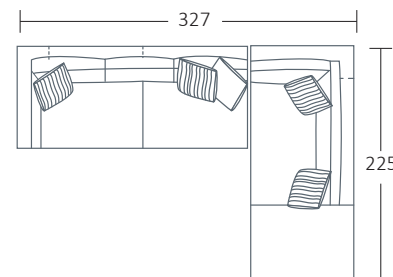

SIDE VIEW (CM)

Seat Height	Seat Depth	Back Height	Arm Height	Leg Height	Scatter Size
42	60	67	67	13	50 x 50 cm

DIMENSIONS (CM)

L 278 x D 102 x H 84
4 Seater

L 248 x D 102 x H 84
3.5 Seater

L 224 x D 102 x H 84
3 Seater

L 181 x D 102 x H 84
2.5 Seater 1 Arm (LF/RF)

L 283 x D 102 x H 84
3.5 Seater 1 Arm Corner (LF/RF)

L 181 x D 102 x H 84
2.5 Seater No Arm Corner

L 160 x D 102 x H 84
2.5 Seater Bench

L 251 x D 102 x H 84
Large Corner Chaise (LF/RF)

L 225 x D 102 x H 84
Corner Chaise (LF/RF)

MODULAR EXAMPLES

COMBINATION 1
4 Seater 1 Arm (LF)
Large Corner Chaise (RF)

COMBINATION 2
3.5 Seater 1 Arm (LF)
3.5 Seater 1 Arm Corner (RF)

COMBINATION 3
2.5 Seater Bench
3.5 Seater 1 Arm Corner (RF)

COMBINATION 4
3.5 Seater 1 Arm (LF)
Corner Chaise (RF)