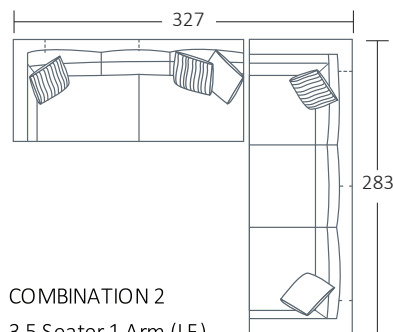

SIDE VIEW (CM)

Seat Height	Seat Depth	Back Height	Arm Height	Leg Height	Scatter Size
42	60	67	67	13	50 x 50 cm

DIMENSIONS (CM)

L 278 x D 102 x H 84
4 Seater

L 248 x D 102 x H 84
3.5 Seater

L 224 x D 102 x H 84
3 Seater

L 204 x D 102 x H 84
2.5 Seater

L 125 x D 102 x H 84
Chair

L 117 x D 117 x H 42
Large Ottoman

L 102 x D 102 x H 42
Small Ottoman

DIMENSIONS (CM)

L 255 x D 102 x H 84
4 Seater 1 Arm (LF/RF)

L 225 x D 102 x H 84
3.5 Seater 1 Arm (LF/RF)

L 181 x D 102 x H 84
2.5 Seater 1 Arm (LF/RF)

L 283 x D 102 x H 84
3.5 Seater 1 Arm Corner (LF/RF)

L 181 x D 102 x H 84
2.5 Seater No Arm Corner

L 160 x D 102 x H 84
2.5 Seater Bench

L 251 x D 102 x H 84
Large Corner Chaise (LF/RF)

L 225 x D 102 x H 84
Corner Chaise (LF/RF)

MODULAR EXAMPLES

COMBINATION 1
4 Seater 1 Arm (LF)
Large Corner Chaise (RF)

COMBINATION 2
3.5 Seater 1 Arm (LF)
3.5 Seater 1 Arm Corner (RF)

COMBINATION 3
2.5 Seater Bench
3.5 Seater 1 Arm Corner (RF)