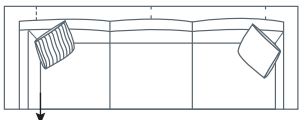

SIDE VIEW (CM)

Seat Height	Seat Depth	Back Height	Arm Height	Leg Height	Scatter Size
42	60	67	67	13	50 x 50 cm

DIMENSIONS (CM)

L 278 x D 102 x H 84
4 Seater

L 248 x D 102 x H 84
3.5 Seater

L 224 x D 102 x H 84
3 Seater

L 204 x D 102 x H 84
2.5 Seater

L 125 x D 102 x H 84
Chair

L 117 x D 117 x H 42
Large Ottoman

L 102 x D 102 x H 42
Small Ottoman

DIMENSIONS (CM)

L 255 x D 102 x H 84
4 Seater 1 Arm (LF/RF)

L 225 x D 102 x H 84
3.5 Seater 1 Arm (LF/RF)

L 181 x D 102 x H 84
2.5 Seater 1 Arm (LF/RF)

L 283 x D 102 x H 84
3.5 Seater 1 Arm Corner (LF/RF)

L 181 x D 102 x H 84
2.5 Seater No Arm Corner

L 160 x D 102 x H 84
2.5 Seater Bench

L 251 x D 102 x H 84
Large Corner Chaise (LF/RF)

L 225 x D 102 x H 84
Corner Chaise (LF/RF)

MODULAR EXAMPLES

COMBINATION 1
4 Seater 1 Arm (LF)
Large Corner Chaise (RF)

COMBINATION 2
3.5 Seater 1 Arm (LF)
3.5 Seater 1 Arm Corner (RF)

COMBINATION 3
2.5 Seater Bench
3.5 Seater 1 Arm Corner (RF)