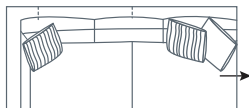

SIDE VIEW (CM)

Seat Height	Seat Depth	Back Height	Arm Height	Leg Height	Scatter Size
42	60	67	67	13	50 x 50 cm

DIMENSIONS (CM)

L 278 x D 102 x H 84
4 Seater

L 248 x D 102 x H 84
3.5 Seater

L 224 x D 102 x H 84
3 Seater

L 204 x D 102 x H 84
2.5 Seater

L 125 x D 102 x H 84
Chair

L 117 x D 117 x H 42
Large Ottoman

L 102 x D 102 x H 42
Small Ottoman

DIMENSIONS (CM)

L 255 x D 102 x H 84
4 Seater 1 Arm (LF/RF)

L 225 x D 102 x H 84
3.5 Seater 1 Arm (LF/RF)

L 181 x D 102 x H 84
2.5 Seater 1 Arm (LF/RF)

L 283 x D 102 x H 84
3.5 Seater 1 Arm Corner (LF/RF)

L 181 x D 102 x H 84
2.5 Seater No Arm Corner

L 160 x D 102 x H 84
2.5 Seater Bench

L 251 x D 102 x H 84
Large Corner Chaise (LF/RF)

L 225 x D 102 x H 84
Corner Chaise (LF/RF)

MODULAR EXAMPLES

COMBINATION 1
4 Seater 1 Arm (LF)
Large Corner Chaise (RF)

COMBINATION 2
3.5 Seater 1 Arm (LF)
3.5 Seater 1 Arm Corner (RF)

COMBINATION 3
2.5 Seater Bench
3.5 Seater 1 Arm Corner (RF)