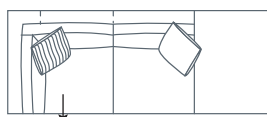

SIDE VIEW (CM)

Seat Height	Seat Depth	Back Height	Arm Height	Leg Height	Scatter Size
42	60	67	67	13	50 x 50 cm

DIMENSIONS (CM)

L 278 x D 102 x H 84
4 Seater

L 248 x D 102 x H 84
3.5 Seater

L 224 x D 102 x H 84
3 Seater

L 204 x D 102 x H 84
2.5 Seater

L 125 x D 102 x H 84
Chair

L 117 x D 117 x H 42
Large Ottoman

L 102 x D 102 x H 42
Small Ottoman

DIMENSIONS (CM)

L 255 x D 102 x H 84
4 Seater 1 Arm (LF/RF)

L 225 x D 102 x H 84
3.5 Seater 1 Arm (LF/RF)

L 181 x D 102 x H 84
2.5 Seater 1 Arm (LF/RF)

L 283 x D 102 x H 84
3.5 Seater 1 Arm Corner (LF/RF)

L 181 x D 102 x H 84
2.5 Seater No Arm Corner

L 160 x D 102 x H 84
2.5 Seater Bench

L 251 x D 102 x H 84
Large Corner Chaise (LF/RF)

L 225 x D 102 x H 84
Corner Chaise (LF/RF)

MODULAR EXAMPLES

COMBINATION 1
4 Seater 1 Arm (LF)
Large Corner Chaise (RF)

COMBINATION 2
3.5 Seater 1 Arm (LF)
3.5 Seater 1 Arm Corner (RF)

COMBINATION 3
2.5 Seater Bench
3.5 Seater 1 Arm Corner (RF)