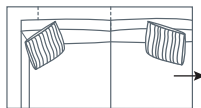

SIDE VIEW (CM)

Seat Height	Seat Depth	Back Height	Arm Height	Leg Height	Scatter Size
42	60	67	67	13	50 x 50 cm

DIMENSIONS (CM)

L 278 x D 102 x H 84
4 Seater

L 248 x D 102 x H 84
3.5 Seater

L 224 x D 102 x H 84
3 Seater

L 204 x D 102 x H 84
2.5 Seater

L 125 x D 102 x H 84
Chair

L 117 x D 117 x H 42
Large Ottoman

L 102 x D 102 x H 42
Small Ottoman

DIMENSIONS (CM)

L 255 x D 102 x H 84
4 Seater 1 Arm (LF/RF)

L 225 x D 102 x H 84
3.5 Seater 1 Arm (LF/RF)

L 181 x D 102 x H 84
2.5 Seater 1 Arm (LF/RF)

L 283 x D 102 x H 84
3.5 Seater 1 Arm Corner (LF/RF)

L 181 x D 102 x H 84
2.5 Seater No Arm Corner

L 160 x D 102 x H 84
2.5 Seater Bench

L 251 x D 102 x H 84
Large Corner Chaise (LF/RF)

L 225 x D 102 x H 84
Corner Chaise (LF/RF)

MODULAR EXAMPLES

COMBINATION 1
4 Seater 1 Arm (LF)
Large Corner Chaise (RF)

COMBINATION 2
3.5 Seater 1 Arm (LF)
3.5 Seater 1 Arm Corner (RF)

COMBINATION 3
2.5 Seater Bench
3.5 Seater 1 Arm Corner (RF)