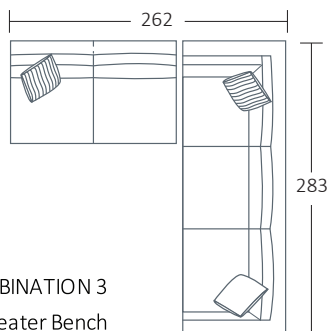

SIDE VIEW (CM)

Seat Height	Seat Depth	Back Height	Arm Height	Leg Height	Scatter Size
42	60	67	67	13	50 x 50 cm

DIMENSIONS (CM)

L 278 x D 102 x H 84
4 Seater

L 248 x D 102 x H 84
3.5 Seater

L 224 x D 102 x H 84
3 Seater

L 181 x D 102 x H 84
2.5 Seater 1 Arm (LF/RF)

L 283 x D 102 x H 84
3.5 Seater 1 Arm Corner (LF/RF)

L 181 x D 102 x H 84
2.5 Seater No Arm Corner

L 160 x D 102 x H 84
2.5 Seater Bench

L 251 x D 102 x H 84
Large Corner Chaise (LF/RF)

L 225 x D 102 x H 84
Corner Chaise (LF/RF)

MODULAR EXAMPLES

COMBINATION 1
4 Seater 1 Arm (LF)
Large Corner Chaise (RF)

COMBINATION 2
3.5 Seater 1 Arm (LF)
3.5 Seater 1 Arm Corner (RF)

COMBINATION 3
2.5 Seater Bench
3.5 Seater 1 Arm Corner (RF)

COMBINATION 4
3.5 Seater 1 Arm (LF)
Corner Chaise (RF)