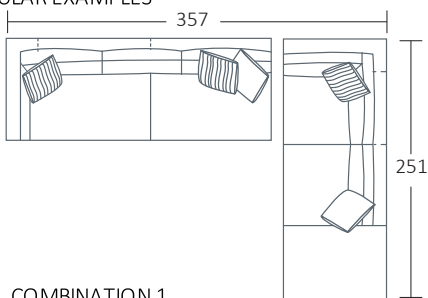

SIDE VIEW (CM)

Seat Height	Seat Depth	Back Height	Arm Height	Leg Height	Scatter Size
42	60	67	67	13	50 x 50 cm

DIMENSIONS (CM)

L 278 x D 102 x H 84
4 Seater

L 248 x D 102 x H 84
3.5 Seater

L 224 x D 102 x H 84
3 Seater

L 204 x D 102 x H 84
2.5 Seater

L 125 x D 102 x H 84
Chair

L 117 x D 117 x H 42
Large Ottoman

L 102 x D 102 x H 42
Small Ottoman

DIMENSIONS (CM)

L 255 x D 102 x H 84
4 Seater 1 Arm (LF/RF)

L 225 x D 102 x H 84
3.5 Seater 1 Arm (LF/RF)

L 181 x D 102 x H 84
2.5 Seater 1 Arm (LF/RF)

L 283 x D 102 x H 84
3.5 Seater 1 Arm Corner (LF/RF)

L 181 x D 102 x H 84
2.5 Seater No Arm Corner

L 160 x D 102 x H 84
2.5 Seater Bench

L 251 x D 102 x H 84
Large Corner Chaise (LF/RF)

L 225 x D 102 x H 84
Corner Chaise (LF/RF)

MODULAR EXAMPLES

COMBINATION 1
4 Seater 1 Arm (LF)
Large Corner Chaise (RF)

COMBINATION 2
3.5 Seater 1 Arm (LF)
3.5 Seater 1 Arm Corner (RF)

COMBINATION 3
2.5 Seater Bench
3.5 Seater 1 Arm Corner (RF)