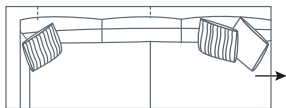

SIDE VIEW (CM)

Seat Height	Seat Depth	Back Height	Arm Height	Leg Height	Scatter Size
42	60	67	67	13	50 x 50 cm

DIMENSIONS (CM)

L 278 x D 102 x H 84
4 Seater

L 248 x D 102 x H 84
3.5 Seater

L 224 x D 102 x H 84
3 Seater

L 204 x D 102 x H 84
2.5 Seater

L 125 x D 102 x H 84
Chair

L 117 x D 117 x H 42
Large Ottoman

L 102 x D 102 x H 42
Small Ottoman

DIMENSIONS (CM)

L 255 x D 102 x H 84
4 Seater 1 Arm (LF/RF)

L 225 x D 102 x H 84
3.5 Seater 1 Arm (LF/RF)

L 181 x D 102 x H 84
2.5 Seater 1 Arm (LF/RF)

L 283 x D 102 x H 84
3.5 Seater 1 Arm Corner (LF/RF)

L 181 x D 102 x H 84
2.5 Seater No Arm Corner

L 160 x D 102 x H 84
2.5 Seater Bench

L 251 x D 102 x H 84
Large Corner Chaise (LF/RF)

L 225 x D 102 x H 84
Corner Chaise (LF/RF)

MODULAR EXAMPLES

COMBINATION 1
4 Seater 1 Arm (LF)
Large Corner Chaise (RF)

COMBINATION 2
3.5 Seater 1 Arm (LF)
3.5 Seater 1 Arm Corner (RF)

COMBINATION 3
2.5 Seater Bench
3.5 Seater 1 Arm Corner (RF)