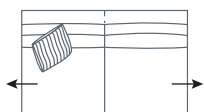

SIDE VIEW (CM)

Seat Height	Seat Depth	Back Height	Arm Height	Leg Height	Scatter Size
42	60	67	67	13	50 x 50 cm

DIMENSIONS (CM)

L 278 x D 102 x H 84
4 Seater

L 248 x D 102 x H 84
3.5 Seater

L 224 x D 102 x H 84
3 Seater

L 204 x D 102 x H 84
2.5 Seater

L 125 x D 102 x H 84
Chair

L 117 x D 117 x H 42
Large Ottoman

L 102 x D 102 x H 42
Small Ottoman

DIMENSIONS (CM)

L 255 x D 102 x H 84
4 Seater 1 Arm (LF/RF)

L 225 x D 102 x H 84
3.5 Seater 1 Arm (LF/RF)

L 181 x D 102 x H 84
2.5 Seater 1 Arm (LF/RF)

L 283 x D 102 x H 84
3.5 Seater 1 Arm Corner (LF/RF)

L 181 x D 102 x H 84
2.5 Seater No Arm Corner

L 160 x D 102 x H 84
2.5 Seater Bench

L 251 x D 102 x H 84
Large Corner Chaise (LF/RF)

L 225 x D 102 x H 84
Corner Chaise (LF/RF)

MODULAR EXAMPLES

COMBINATION 1
4 Seater 1 Arm (LF)
Large Corner Chaise (RF)

COMBINATION 2
3.5 Seater 1 Arm (LF)
3.5 Seater 1 Arm Corner (RF)

COMBINATION 3
2.5 Seater Bench
3.5 Seater 1 Arm Corner (RF)