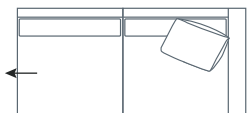

**SIDE VIEW (CM)**

<b>Seat Height</b>	<b>Seat Depth</b>	<b>Back Height</b>	<b>Arm Height</b>	<b>Leg Height</b>	<b>Scatter Size</b>
45	65	67	67	4	65 x 40 cm

**DIMENSIONS (CM)**

L 240 x D 102 x H 90  
4 Seater

L 220 x D 102 x H 90  
3 Seater

L 200 x D 102 x H 90  
2.5 Seater

L 180 x D 102 x H 90  
2 Seater

L 120 x D 102 x H 90  
Chair Plus

L 85 x D 85 x H 45  
Ottoman

DIMENSIONS (CM)

L 225 x D 102 x H 90  
4 Seater 1 Arm (LF/RF)

L 205 x D 102 x H 90  
3 Seater 1 Arm (LF/RF)

L 185 x D 102 x H 90  
2.5 Seater 1 Arm (LF/RF)

L 165 x D 102 x H 90  
2 Seater 1 Arm (LF/RF)

L 250 x D 102 x H 90  
4 Seater 1 Arm Corner (LF/RF)

L 230 x D 102 x H 90  
3 Seater 1 Arm Corner (LF/RF)

L 210 x D 102 x H 90  
2.5 Seater 1 Arm Corner (LF/RF)

L 210 x D 102 x H 90  
4 Seater Bench

L 190 x D 102 x H 90  
3 Seater Bench

L 170 x D 102 x H 90  
2.5 Seater Bench

L 90 x D 164 x H 90  
Chaise (LF/RF)