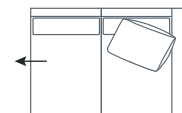

**SIDE VIEW (CM)**

<b>Seat Height</b>	<b>Seat Depth</b>	<b>Back Height</b>	<b>Arm Height</b>	<b>Leg Height</b>	<b>Scatter Size</b>
45	65	67	67	4	65 x 40 cm

**DIMENSIONS (CM)**

L 240 x D 102 x H 90  
4 Seater

L 220 x D 102 x H 90  
3 Seater

L 200 x D 102 x H 90  
2.5 Seater

L 180 x D 102 x H 90  
2 Seater

L 120 x D 102 x H 90  
Chair Plus

L 85 x D 85 x H 45  
Ottoman

DIMENSIONS (CM)

L 225 x D 102 x H 90  
4 Seater 1 Arm (LF/RF)

L 205 x D 102 x H 90  
3 Seater 1 Arm (LF/RF)

L 185 x D 102 x H 90  
2.5 Seater 1 Arm (LF/RF)

L 165 x D 102 x H 90  
2 Seater 1 Arm (LF/RF)

L 250 x D 102 x H 90  
4 Seater 1 Arm Corner (LF/RF)

L 230 x D 102 x H 90  
3 Seater 1 Arm Corner (LF/RF)

L 210 x D 102 x H 90  
2.5 Seater 1 Arm Corner (LF/RF)

L 210 x D 102 x H 90  
4 Seater Bench

L 190 x D 102 x H 90  
3 Seater Bench

L 170 x D 102 x H 90  
2.5 Seater Bench

L 90 x D 164 x H 90  
Chaise (LF/RF)