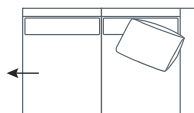

**SIDE VIEW (CM)**

<b>Seat Height</b>	<b>Seat Depth</b>	<b>Back Height</b>	<b>Arm Height</b>	<b>Leg Height</b>	<b>Scatter Size</b>
45	65	67	67	4	65 x 40 cm

**DIMENSIONS (CM)**

L 240 x D 102 x H 90  
4 Seater

L 220 x D 102 x H 90  
3 Seater

L 200 x D 102 x H 90  
2.5 Seater

L 180 x D 102 x H 90  
2 Seater

L 120 x D 102 x H 90  
Chair Plus

L 85 x D 85 x H 45  
Ottoman

DIMENSIONS (CM)

L 225 x D 102 x H 90  
4 Seater 1 Arm (LF/RF)

L 205 x D 102 x H 90  
3 Seater 1 Arm (LF/RF)

L 185 x D 102 x H 90  
2.5 Seater 1 Arm (LF/RF)

L 165 x D 102 x H 90  
2 Seater 1 Arm (LF/RF)

L 250 x D 102 x H 90  
4 Seater 1 Arm Corner (LF/RF)

L 230 x D 102 x H 90  
3 Seater 1 Arm Corner (LF/RF)

L 210 x D 102 x H 90  
2.5 Seater 1 Arm Corner (LF/RF)

L 210 x D 102 x H 90  
4 Seater Bench

L 190 x D 102 x H 90  
3 Seater Bench

L 170 x D 102 x H 90  
2.5 Seater Bench

L 90 x D 164 x H 90  
Chaise (LF/RF)