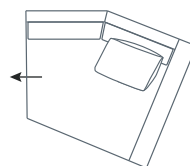

**SIDE VIEW (CM)**

<b>Seat Height</b>	<b>Seat Depth</b>	<b>Back Height</b>	<b>Arm Height</b>	<b>Leg Height</b>	<b>Scatter Size</b>
45	65	67	67	4	65 x 40 cm

**DIMENSIONS (CM)**

L 240 x D 102 x H 90  
4 Seater

L 205 x D 102 x H 90  
3 Seater 1 Arm (LF/RF)

L 185 x D 102 x H 90  
2.5 Seater 1 Arm (LF/RF)

L 165 x D 102 x H 90  
2 Seater 1 Arm (LF/RF)

L 250 x D 102 x H 90  
4 Seater 1 Arm Corner (LF/RF)

L 230 x D 102 x H 90  
3 Seater 1 Arm Corner (LF/RF)

L 210 x D 102 x H 90  
2.5 Seater 1 Arm Corner (LF/RF)

L 210 x D 102 x H 90  
4 Seater Bench

L 190 x D 102 x H 90  
3 Seater Bench

L 170 x D 102 x H 90  
2.5 Seater Bench

L 90 x D 164 x H 90  
Chaise (LF/RF)

L 100 x D 186 x H 90  
Corner Chaise (LF/RF)

L 154 x D 102 x H 90  
Angle Chaise (LF/RF)

MODULAR EXAMPLES

COMBINATION 1  
Chaise (LF)  
4 Seater 1 Arm (RF)

COMBINATION 2  
3 Seater 1 Arm Corner (LF)  
2.5 Seater Bench  
Angle Chaise (RF)