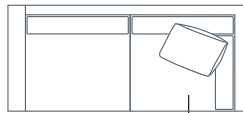

**SIDE VIEW (CM)**

<b>Seat Height</b>	<b>Seat Depth</b>	<b>Back Height</b>	<b>Arm Height</b>	<b>Leg Height</b>	<b>Scatter Size</b>
45	65	67	67	4	65 x 40 cm

**DIMENSIONS (CM)**

L 240 x D 102 x H 90  
4 Seater

L 220 x D 102 x H 90  
3 Seater

L 200 x D 102 x H 90  
2.5 Seater

L 180 x D 102 x H 90  
2 Seater

L 120 x D 102 x H 90  
Chair Plus

L 85 x D 85 x H 45  
Ottoman

DIMENSIONS (CM)

L 225 x D 102 x H 90  
4 Seater 1 Arm (LF/RF)

L 205 x D 102 x H 90  
3 Seater 1 Arm (LF/RF)

L 185 x D 102 x H 90  
2.5 Seater 1 Arm (LF/RF)

L 165 x D 102 x H 90  
2 Seater 1 Arm (LF/RF)

L 250 x D 102 x H 90  
4 Seater 1 Arm Corner (LF/RF)

L 230 x D 102 x H 90  
3 Seater 1 Arm Corner (LF/RF)

L 210 x D 102 x H 90  
2.5 Seater 1 Arm Corner (LF/RF)

L 210 x D 102 x H 90  
4 Seater Bench

L 190 x D 102 x H 90  
3 Seater Bench

L 170 x D 102 x H 90  
2.5 Seater Bench

L 90 x D 164 x H 90  
Chaise (LF/RF)