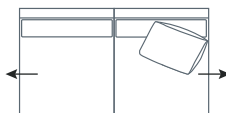

L 220 x D 102 x H 90  
3 Seater

L 200 x D 102 x H 90  
2.5 Seater

L 180 x D 102 x H 90  
2 Seater

L 120 x D 102 x H 90  
Chair Plus

L 85 x D 85 x H 45  
Ottoman

DIMENSIONS (CM)

L 225 x D 102 x H 90  
4 Seater 1 Arm (LF/RF)

L 205 x D 102 x H 90  
3 Seater 1 Arm (LF/RF)

L 185 x D 102 x H 90  
2.5 Seater 1 Arm (LF/RF)

L 165 x D 102 x H 90  
2 Seater 1 Arm (LF/RF)

L 250 x D 102 x H 90  
4 Seater 1 Arm Corner (LF/RF)

L 230 x D 102 x H 90  
3 Seater 1 Arm Corner (LF/RF)

L 210 x D 102 x H 90  
2.5 Seater 1 Arm Corner (LF/RF)

L 210 x D 102 x H 90  
4 Seater Bench

L 190 x D 102 x H 90  
3 Seater Bench

L 170 x D 102 x H 90  
2.5 Seater Bench

L 90 x D 164 x H 90  
Chaise (LF/RF)

L 100 x D 186 x H 90  
Corner Chaise (LF/RF)

L 154 x D 102 x H 90  
Angle Chaise (LF/RF)

MODULAR EXAMPLES

COMBINATION 1  
Chaise (LF)  
4 Seater 1 Arm (RF)

COMBINATION 2  
3 Seater 1 Arm Corner (LF)  
2.5 Seater Bench  
Angle Chaise (RF)