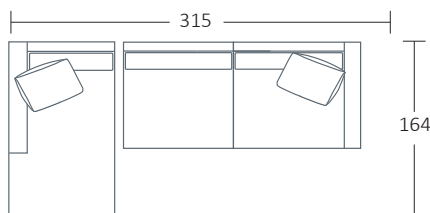

**SIDE VIEW (CM)**

<b>Seat Height</b>	<b>Seat Depth</b>	<b>Back Height</b>	<b>Arm Height</b>	<b>Leg Height</b>	<b>Scatter Size</b>
45	65	67	67	4	65 x 40 cm

**DIMENSIONS (CM)**

L 240 x D 102 x H 90  
4 Seater

L 205 x D 102 x H 90  
3 Seater 1 Arm (LF/RF)

L 185 x D 102 x H 90  
2.5 Seater 1 Arm (LF/RF)

L 165 x D 102 x H 90  
2 Seater 1 Arm (LF/RF)

L 250 x D 102 x H 90  
4 Seater 1 Arm Corner (LF/RF)

L 230 x D 102 x H 90  
3 Seater 1 Arm Corner (LF/RF)

L 210 x D 102 x H 90  
2.5 Seater 1 Arm Corner (LF/RF)

L 210 x D 102 x H 90  
4 Seater Bench

L 190 x D 102 x H 90  
3 Seater Bench

L 170 x D 102 x H 90  
2.5 Seater Bench

L 90 x D 164 x H 90  
Chaise (LF/RF)

L 100 x D 186 x H 90  
Corner Chaise (LF/RF)

L 154 x D 102 x H 90  
Angle Chaise (LF/RF)

MODULAR EXAMPLES

COMBINATION 1  
Chaise (LF)  
4 Seater 1 Arm (RF)

COMBINATION 2  
3 Seater 1 Arm Corner (LF)  
2.5 Seater Bench  
Angle Chaise (RF)