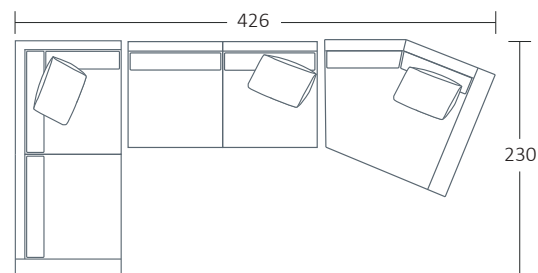

**SIDE VIEW (CM)**

<b>Seat Height</b>	<b>Seat Depth</b>	<b>Back Height</b>	<b>Arm Height</b>	<b>Leg Height</b>	<b>Scatter Size</b>
45	65	67	67	4	65 x 40 cm

**DIMENSIONS (CM)**

L 240 x D 102 x H 90  
4 Seater

L 205 x D 102 x H 90  
3 Seater 1 Arm (LF/RF)

L 185 x D 102 x H 90  
2.5 Seater 1 Arm (LF/RF)

L 165 x D 102 x H 90  
2 Seater 1 Arm (LF/RF)

L 250 x D 102 x H 90  
4 Seater 1 Arm Corner (LF/RF)

L 230 x D 102 x H 90  
3 Seater 1 Arm Corner (LF/RF)

L 210 x D 102 x H 90  
2.5 Seater 1 Arm Corner (LF/RF)

L 210 x D 102 x H 90  
4 Seater Bench

L 190 x D 102 x H 90  
3 Seater Bench

L 170 x D 102 x H 90  
2.5 Seater Bench

L 90 x D 164 x H 90  
Chaise (LF/RF)

L 100 x D 186 x H 90  
Corner Chaise (LF/RF)

L 154 x D 102 x H 90  
Angle Chaise (LF/RF)

MODULAR EXAMPLES

COMBINATION 1  
Chaise (LF)  
4 Seater 1 Arm (RF)

COMBINATION 2  
3 Seater 1 Arm Corner (LF)  
2.5 Seater Bench  
Angle Chaise (RF)