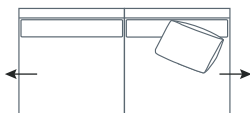

L 220 x D 102 x H 90  
3 Seater

L 200 x D 102 x H 90  
2.5 Seater

L 180 x D 102 x H 90  
2 Seater

L 120 x D 102 x H 90  
Chair Plus

L 85 x D 85 x H 45  
Ottoman

DIMENSIONS (CM)

L 225 x D 102 x H 90  
4 Seater 1 Arm (LF/RF)

L 205 x D 102 x H 90  
3 Seater 1 Arm (LF/RF)

L 185 x D 102 x H 90  
2.5 Seater 1 Arm (LF/RF)

L 165 x D 102 x H 90  
2 Seater 1 Arm (LF/RF)

L 250 x D 102 x H 90  
4 Seater 1 Arm Corner (LF/RF)

L 230 x D 102 x H 90  
3 Seater 1 Arm Corner (LF/RF)

L 210 x D 102 x H 90  
2.5 Seater 1 Arm Corner (LF/RF)

L 210 x D 102 x H 90  
4 Seater Bench

L 190 x D 102 x H 90  
3 Seater Bench

L 170 x D 102 x H 90  
2.5 Seater Bench

L 90 x D 164 x H 90  
Chaise (LF/RF)

L 100 x D 186 x H 90  
Corner Chaise (LF/RF)

L 154 x D 102 x H 90  
Angle Chaise (LF/RF)

MODULAR EXAMPLES

COMBINATION 1  
Chaise (LF)  
4 Seater 1 Arm (RF)

COMBINATION 2  
3 Seater 1 Arm Corner (LF)  
2.5 Seater Bench  
Angle Chaise (RF)