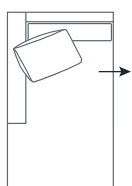

**SIDE VIEW (CM)**

<b>Seat Height</b>	<b>Seat Depth</b>	<b>Back Height</b>	<b>Arm Height</b>	<b>Leg Height</b>	<b>Scatter Size</b>
45	65	67	67	4	65 x 40 cm

**DIMENSIONS (CM)**

L 240 x D 102 x H 90  
4 Seater

L 205 x D 102 x H 90  
3 Seater 1 Arm (LF/RF)

L 185 x D 102 x H 90  
2.5 Seater 1 Arm (LF/RF)

L 165 x D 102 x H 90  
2 Seater 1 Arm (LF/RF)

L 250 x D 102 x H 90  
4 Seater 1 Arm Corner (LF/RF)

L 230 x D 102 x H 90  
3 Seater 1 Arm Corner (LF/RF)

L 210 x D 102 x H 90  
2.5 Seater 1 Arm Corner (LF/RF)

L 210 x D 102 x H 90  
4 Seater Bench

L 190 x D 102 x H 90  
3 Seater Bench

L 170 x D 102 x H 90  
2.5 Seater Bench

L 90 x D 164 x H 90  
Chaise (LF/RF)

L 100 x D 186 x H 90  
Corner Chaise (LF/RF)

L 154 x D 102 x H 90  
Angle Chaise (LF/RF)

MODULAR EXAMPLES

COMBINATION 1  
Chaise (LF)  
4 Seater 1 Arm (RF)

COMBINATION 2  
3 Seater 1 Arm Corner (LF)  
2.5 Seater Bench  
Angle Chaise (RF)