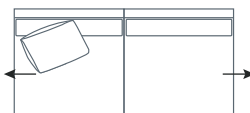

L 220 x D 102 x H 90  
3 Seater

L 200 x D 102 x H 90  
2.5 Seater

L 180 x D 102 x H 90  
2 Seater

L 120 x D 102 x H 90  
Chair Plus

L 85 x D 85 x H 45  
Ottoman

DIMENSIONS (CM)

L 225 x D 102 x H 90  
4 Seater 1 Arm (LF/RF)

L 205 x D 102 x H 90  
3 Seater 1 Arm (LF/RF)

L 185 x D 102 x H 90  
2.5 Seater 1 Arm (LF/RF)

L 165 x D 102 x H 90  
2 Seater 1 Arm (LF/RF)

L 250 x D 102 x H 90  
4 Seater 1 Arm Corner (LF/RF)

L 230 x D 102 x H 90  
3 Seater 1 Arm Corner (LF/RF)

L 210 x D 102 x H 90  
2.5 Seater 1 Arm Corner (LF/RF)

L 210 x D 102 x H 90  
4 Seater Bench

L 190 x D 102 x H 90  
3 Seater Bench

L 170 x D 102 x H 90  
2.5 Seater Bench

L 90 x D 164 x H 90  
Chaise (LF/RF)