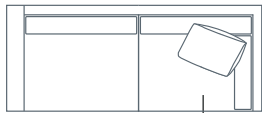

**SIDE VIEW (CM)**

<b>Seat Height</b>	<b>Seat Depth</b>	<b>Back Height</b>	<b>Arm Height</b>	<b>Leg Height</b>	<b>Scatter Size</b>
45	65	67	67	4	65 x 40 cm

**DIMENSIONS (CM)**

L 240 x D 102 x H 90  
4 Seater

L 220 x D 102 x H 90  
3 Seater

L 200 x D 102 x H 90  
2.5 Seater

L 180 x D 102 x H 90  
2 Seater

L 120 x D 102 x H 90  
Chair Plus

L 85 x D 85 x H 45  
Ottoman

DIMENSIONS (CM)

L 225 x D 102 x H 90  
4 Seater 1 Arm (LF/RF)

L 205 x D 102 x H 90  
3 Seater 1 Arm (LF/RF)

L 185 x D 102 x H 90  
2.5 Seater 1 Arm (LF/RF)

L 165 x D 102 x H 90  
2 Seater 1 Arm (LF/RF)

L 250 x D 102 x H 90  
4 Seater 1 Arm Corner (LF/RF)

L 230 x D 102 x H 90  
3 Seater 1 Arm Corner (LF/RF)

L 210 x D 102 x H 90  
2.5 Seater 1 Arm Corner (LF/RF)

L 210 x D 102 x H 90  
4 Seater Bench

L 190 x D 102 x H 90  
3 Seater Bench

L 170 x D 102 x H 90  
2.5 Seater Bench

L 90 x D 164 x H 90  
Chaise (LF/RF)