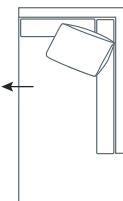

**SIDE VIEW (CM)**

<b>Seat Height</b>	<b>Seat Depth</b>	<b>Back Height</b>	<b>Arm Height</b>	<b>Leg Height</b>	<b>Scatter Size</b>
45	65	67	67	4	65 x 40 cm

**DIMENSIONS (CM)**

L 240 x D 102 x H 90  
4 Seater

L 205 x D 102 x H 90  
3 Seater 1 Arm (LF/RF)

L 185 x D 102 x H 90  
2.5 Seater 1 Arm (LF/RF)

L 165 x D 102 x H 90  
2 Seater 1 Arm (LF/RF)

L 250 x D 102 x H 90  
4 Seater 1 Arm Corner (LF/RF)

L 230 x D 102 x H 90  
3 Seater 1 Arm Corner (LF/RF)

L 210 x D 102 x H 90  
2.5 Seater 1 Arm Corner (LF/RF)

L 210 x D 102 x H 90  
4 Seater Bench

L 190 x D 102 x H 90  
3 Seater Bench

L 170 x D 102 x H 90  
2.5 Seater Bench

L 90 x D 164 x H 90  
Chaise (LF/RF)

L 100 x D 186 x H 90  
Corner Chaise (LF/RF)

L 154 x D 102 x H 90  
Angle Chaise (LF/RF)

MODULAR EXAMPLES

COMBINATION 1  
Chaise (LF)  
4 Seater 1 Arm (RF)

COMBINATION 2  
3 Seater 1 Arm Corner (LF)  
2.5 Seater Bench  
Angle Chaise (RF)