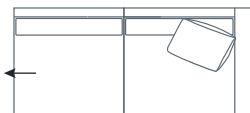

**SIDE VIEW (CM)**

<b>Seat Height</b>	<b>Seat Depth</b>	<b>Back Height</b>	<b>Arm Height</b>	<b>Leg Height</b>	<b>Scatter Size</b>
45	65	67	67	4	65 x 40 cm

**DIMENSIONS (CM)**

L 240 x D 102 x H 90  
4 Seater

L 220 x D 102 x H 90  
3 Seater

L 200 x D 102 x H 90  
2.5 Seater

L 180 x D 102 x H 90  
2 Seater

L 120 x D 102 x H 90  
Chair Plus

L 85 x D 85 x H 45  
Ottoman

DIMENSIONS (CM)

L 225 x D 102 x H 90  
4 Seater 1 Arm (LF/RF)

L 205 x D 102 x H 90  
3 Seater 1 Arm (LF/RF)

L 185 x D 102 x H 90  
2.5 Seater 1 Arm (LF/RF)

L 165 x D 102 x H 90  
2 Seater 1 Arm (LF/RF)

L 250 x D 102 x H 90  
4 Seater 1 Arm Corner (LF/RF)

L 230 x D 102 x H 90  
3 Seater 1 Arm Corner (LF/RF)

L 210 x D 102 x H 90  
2.5 Seater 1 Arm Corner (LF/RF)

L 210 x D 102 x H 90  
4 Seater Bench

L 190 x D 102 x H 90  
3 Seater Bench

L 170 x D 102 x H 90  
2.5 Seater Bench

L 90 x D 164 x H 90  
Chaise (LF/RF)