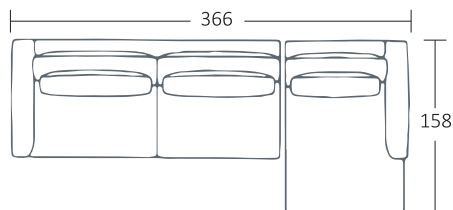

**SIDE VIEW (CM)**

<b>Seat Height</b>	<b>Seat Depth</b>	<b>Back Height</b>	<b>Arm Height</b>	<b>Leg Height</b>	<b>Scatter Size</b>
37	53	60	60	4	

**DIMENSIONS (CM)**

L 265 x D 108 x H 77  
4 Seater

L 245 x D 108 x H 77  
3.5 Seater

L 225 x D 108 x H 77  
3 Seater

L 205 x D 108 x H 77  
2.5 Seater

DIMENSIONS (CM)

L 244 x D 108 x H 77  
4 Seater 1 Arm (LF/RF)

L 224 x D 108 x H 77  
3.5 Seater 1 Arm (LF/RF)

L 204 x D 108 x H 77  
3 Seater 1 Arm (LF/RF)

L 184 x D 108 x H 77  
2.5 Seater 1 Arm (LF/RF)

L 122 x D 158 x H 77  
Chaise (LF/RF)

MODULAR EXAMPLES

COMBINATION 1  
3.5 Seater 1 Arm (LF)  
Chaise (RF)

COMBINATION 2  
2.5 Seater 1 Arm (LF)  
2.5 Seater 1 Arm (RF)

COMBINATION 3  
4 Seater 1 Arm (LF)  
Chaise (RF)