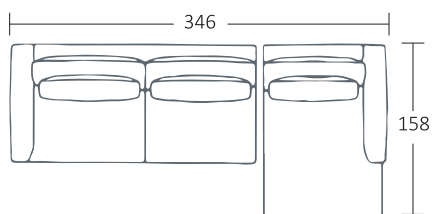

**SIDE VIEW (CM)**

<b>Seat Height</b>	<b>Seat Depth</b>	<b>Back Height</b>	<b>Arm Height</b>	<b>Leg Height</b>	<b>Scatter Size</b>
37	53	60	60	4	

**DIMENSIONS (CM)**

L 265 x D 108 x H 77  
4 Seater

L 245 x D 108 x H 77  
3.5 Seater

L 225 x D 108 x H 77  
3 Seater

L 205 x D 108 x H 77  
2.5 Seater

DIMENSIONS (CM)

L 244 x D 108 x H 77  
4 Seater 1 Arm (LF/RF)

L 224 x D 108 x H 77  
3.5 Seater 1 Arm (LF/RF)

L 204 x D 108 x H 77  
3 Seater 1 Arm (LF/RF)

L 184 x D 108 x H 77  
2.5 Seater 1 Arm (LF/RF)

L 122 x D 158 x H 77  
Chaise (LF/RF)

MODULAR EXAMPLES

COMBINATION 1  
3.5 Seater 1 Arm (LF)  
Chaise (RF)

COMBINATION 2  
2.5 Seater 1 Arm (LF)  
2.5 Seater 1 Arm (RF)

COMBINATION 3  
4 Seater 1 Arm (LF)  
Chaise (RF)