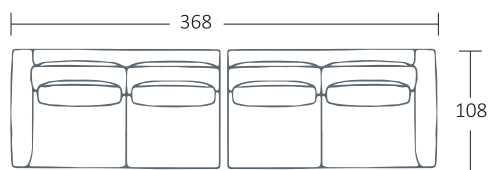

**SIDE VIEW (CM)**

<b>Seat Height</b>	<b>Seat Depth</b>	<b>Back Height</b>	<b>Arm Height</b>	<b>Leg Height</b>	<b>Scatter Size</b>
37	53	60	60	4	

**DIMENSIONS (CM)**

L 265 x D 108 x H 77  
4 Seater

L 245 x D 108 x H 77  
3.5 Seater

L 225 x D 108 x H 77  
3 Seater

L 205 x D 108 x H 77  
2.5 Seater

DIMENSIONS (CM)

L 244 x D 108 x H 77  
4 Seater 1 Arm (LF/RF)

L 224 x D 108 x H 77  
3.5 Seater 1 Arm (LF/RF)

L 204 x D 108 x H 77  
3 Seater 1 Arm (LF/RF)

L 184 x D 108 x H 77  
2.5 Seater 1 Arm (LF/RF)

L 122 x D 158 x H 77  
Chaise (LF/RF)

MODULAR EXAMPLES

COMBINATION 1  
3.5 Seater 1 Arm (LF)  
Chaise (RF)

COMBINATION 2  
2.5 Seater 1 Arm (LF)  
2.5 Seater 1 Arm (RF)

COMBINATION 3  
4 Seater 1 Arm (LF)  
Chaise (RF)