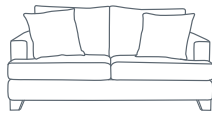

SIDE VIEW (CM)

Seat Height	Seat Depth	Back Height	Arm Height	Leg Height	Scatter Size
45	65	66	66	3.5	60 x 60 cm

DIMENSIONS (CM)

L 242 x D 100 x H 96
4 Seater

L 222 x D 100 x H 96
3 Seater

L 202 x D 100 x H 96
2.5 Seater

DIMENSIONS (CM)

L 224 x D 100 x H 96
4 Seater 1 Arm (LF/RF)

L 204 x D 100 x H 96
3 Seater 1 Arm (LF/RF)

L 164 x D 100 x H 96
2 Seater 1 Arm (LF/RF)

L 100 x D 100 x H 96
Corner (LF/RF)

L 100 x D 120 x H 96
Jumbo Corner