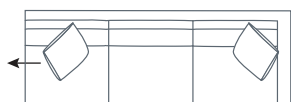

SIDE VIEW (CM)

Seat Height	Seat Depth	Back Height	Arm Height	Leg Height	Scatter Size
45	65	66	66	3.5	60 x 60 cm

DIMENSIONS (CM)

L 242 x D 100 x H 96
4 Seater

L 222 x D 100 x H 96
3 Seater

L 202 x D 100 x H 96
2.5 Seater

L 182 x D 100 x H 96
2 Seater

L 102 x D 100 x H 96
Chair

L 75 x D 75 x H 45
Ottoman

Refer to Molmic website for Timber Stains and Powdercoat colours.
 All designs remain the intellectual property of Molmic Furniture.
 Improvements or alterations to design, construction or dimensions may occur without notice.
 Molmic PTY LTD ABN 35 400 631 463

DIMENSIONS (CM)

L 224 x D 100 x H 96
4 Seater 1 Arm (LF/RF)

L 204 x D 100 x H 96
3 Seater 1 Arm (LF/RF)

L 164 x D 100 x H 96
2 Seater 1 Arm (LF/RF)

L 100 x D 100 x H 96
Corner (LF/RF)

L 100 x D 120 x H 96
Jumbo Corner