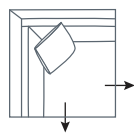

SIDE VIEW (CM)

Seat Height	Seat Depth	Back Height	Arm Height	Leg Height	Scatter Size
45	65	66	66	3.5	60 x 60 cm

DIMENSIONS (CM)

L 242 x D 100 x H 96
4 Seater

L 222 x D 100 x H 96
3 Seater

L 202 x D 100 x H 96
2.5 Seater

L 182 x D 100 x H 96
2 Seater

L 102 x D 100 x H 96
Chair

L 75 x D 75 x H 45
Ottoman

Refer to Molmic website for Timber Stains and Powdercoat colours.
 All designs remain the intellectual property of Molmic Furniture.
 Improvements or alterations to design, construction or dimensions may occur without notice.
 Molmic PTY LTD ABN 35 400 631 463

DIMENSIONS (CM)

L 224 x D 100 x H 96
4 Seater 1 Arm (LF/RF)

L 204 x D 100 x H 96
3 Seater 1 Arm (LF/RF)

L 164 x D 100 x H 96
2 Seater 1 Arm (LF/RF)

L 100 x D 100 x H 96
Corner (LF/RF)

L 100 x D 120 x H 96
Jumbo Corner

L 100 x D 120 x H 96
Jumbo Chaise (LF/RF)

L 105 x D 120 x H 96
Jumbo Bench

L 120 x D 90 x H 45
Jumbo Ottoman

MODULAR EXAMPLES

COMBINATION 1
Jumbo Chaise (LF)
Jumbo Bench
Jumbo Corner
Jumbo Bench
Jumbo Chaise (RF)