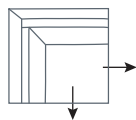

SIDE VIEW (CM)

Seat Height	Seat Depth	Back Height	Arm Height	Leg Height	Scatter Size
45	65	66	66	3.5	60 x 60 cm

DIMENSIONS (CM)

L 242 x D 100 x H 96
4 Seater

L 222 x D 100 x H 96
3 Seater

L 202 x D 100 x H 96
2.5 Seater

DIMENSIONS (CM)

L 224 x D 100 x H 96
4 Seater 1 Arm (LF/RF)

L 204 x D 100 x H 96
3 Seater 1 Arm (LF/RF)

L 164 x D 100 x H 96
2 Seater 1 Arm (LF/RF)

L 100 x D 100 x H 96
Corner (LF/RF)

L 100 x D 120 x H 96
Jumbo Corner

L 100 x D 120 x H 96
Jumbo Chaise (LF/RF)

L 105 x D 120 x H 96
Jumbo Bench

L 120 x D 90 x H 45
Jumbo Ottoman

MODULAR EXAMPLES

COMBINATION 1
Jumbo Chaise (LF)
Jumbo Bench
Jumbo Corner
Jumbo Bench
Jumbo Chaise (RF)

COMBINATION 2
3 Seater 1 Arm (LF)
Corner
2 Seater 1 Arm (RF)