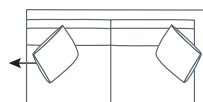

SIDE VIEW (CM)

Seat Height	Seat Depth	Back Height	Arm Height	Leg Height	Scatter Size
45	65	66	66	3.5	60 x 60 cm

DIMENSIONS (CM)

L 242 x D 100 x H 96
4 Seater

L 222 x D 100 x H 96
3 Seater

L 202 x D 100 x H 96
2.5 Seater

L 182 x D 100 x H 96
2 Seater

L 102 x D 100 x H 96
Chair

L 75 x D 75 x H 45
Ottoman

Refer to Molmic website for Timber Stains and Powdercoat colours.
 All designs remain the intellectual property of Molmic Furniture.
 Improvements or alterations to design, construction or dimensions may occur without notice.
 Molmic PTY LTD ABN 35 400 631 463

DIMENSIONS (CM)

L 224 x D 100 x H 96
4 Seater 1 Arm (LF/RF)

L 204 x D 100 x H 96
3 Seater 1 Arm (LF/RF)

L 164 x D 100 x H 96
2 Seater 1 Arm (LF/RF)

L 100 x D 100 x H 96
Corner (LF/RF)

L 100 x D 120 x H 96
Jumbo Corner