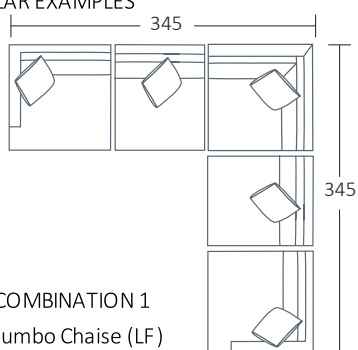

SIDE VIEW (CM)

Seat Height	Seat Depth	Back Height	Arm Height	Leg Height	Scatter Size
45	65	66	66	3.5	60 x 60 cm

DIMENSIONS (CM)

L 242 x D 100 x H 96
4 Seater

L 222 x D 100 x H 96
3 Seater

L 202 x D 100 x H 96
2.5 Seater

DIMENSIONS (CM)

L 224 x D 100 x H 96
4 Seater 1 Arm (LF/RF)

L 204 x D 100 x H 96
3 Seater 1 Arm (LF/RF)

L 164 x D 100 x H 96
2 Seater 1 Arm (LF/RF)

L 100 x D 100 x H 96
Corner (LF/RF)

L 100 x D 120 x H 96
Jumbo Corner

L 100 x D 120 x H 96
Jumbo Chaise (LF/RF)

L 105 x D 120 x H 96
Jumbo Bench

L 120 x D 90 x H 45
Jumbo Ottoman

MODULAR EXAMPLES

COMBINATION 1
Jumbo Chaise (LF)
Jumbo Bench
Jumbo Corner
Jumbo Bench
Jumbo Chaise (RF)

COMBINATION 2
3 Seater 1 Arm (LF)
Corner
2 Seater 1 Arm (RF)