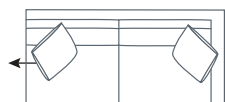

SIDE VIEW (CM)

Seat Height	Seat Depth	Back Height	Arm Height	Leg Height	Scatter Size
45	65	66	66	3.5	60 x 60 cm

DIMENSIONS (CM)

L 242 x D 100 x H 96
4 Seater

L 222 x D 100 x H 96
3 Seater

L 202 x D 100 x H 96
2.5 Seater

L 182 x D 100 x H 96
2 Seater

L 102 x D 100 x H 96
Chair

L 75 x D 75 x H 45
Ottoman

Refer to Molmic website for Timber Stains and Powdercoat colours.
 All designs remain the intellectual property of Molmic Furniture.
 Improvements or alterations to design, construction or dimensions may occur without notice.
 Molmic PTY LTD ABN 35 400 631 463

DIMENSIONS (CM)

L 224 x D 100 x H 96
4 Seater 1 Arm (LF/RF)

L 204 x D 100 x H 96
3 Seater 1 Arm (LF/RF)

L 164 x D 100 x H 96
2 Seater 1 Arm (LF/RF)

L 100 x D 100 x H 96
Corner (LF/RF)

L 100 x D 120 x H 96
Jumbo Corner