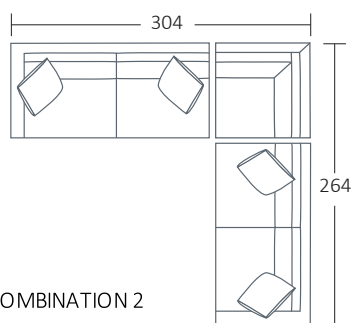

SIDE VIEW (CM)

Seat Height	Seat Depth	Back Height	Arm Height	Leg Height	Scatter Size
45	65	66	66	3.5	60 x 60 cm

DIMENSIONS (CM)

L 242 x D 100 x H 96
4 Seater

L 222 x D 100 x H 96
3 Seater

L 202 x D 100 x H 96
2.5 Seater

DIMENSIONS (CM)

L 224 x D 100 x H 96
4 Seater 1 Arm (LF/RF)

L 204 x D 100 x H 96
3 Seater 1 Arm (LF/RF)

L 164 x D 100 x H 96
2 Seater 1 Arm (LF/RF)

L 100 x D 100 x H 96
Corner (LF/RF)

L 100 x D 120 x H 96
Jumbo Corner

L 100 x D 120 x H 96
Jumbo Chaise (LF/RF)

L 105 x D 120 x H 96
Jumbo Bench

L 120 x D 90 x H 45
Jumbo Ottoman

MODULAR EXAMPLES

COMBINATION 1
Jumbo Chaise (LF)
Jumbo Bench
Jumbo Corner
Jumbo Bench
Jumbo Chaise (RF)

COMBINATION 2
3 Seater 1 Arm (LF)
Corner
2 Seater 1 Arm (RF)