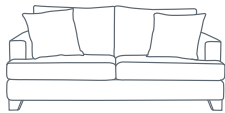

SIDE VIEW (CM)

Seat Height	Seat Depth	Back Height	Arm Height	Leg Height	Scatter Size
45	65	66	66	3.5	60 x 60 cm

DIMENSIONS (CM)

L 242 x D 100 x H 96
4 Seater

L 222 x D 100 x H 96
3 Seater

L 202 x D 100 x H 96
2.5 Seater

DIMENSIONS (CM)

L 224 x D 100 x H 96
4 Seater 1 Arm (LF/RF)

L 204 x D 100 x H 96
3 Seater 1 Arm (LF/RF)

L 164 x D 100 x H 96
2 Seater 1 Arm (LF/RF)

L 100 x D 100 x H 96
Corner (LF/RF)

L 100 x D 120 x H 96
Jumbo Corner