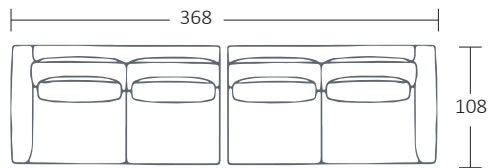

SIDE VIEW (CM)

Seat Height	Seat Depth	Back Height	Arm Height	Leg Height	Scatter Size
37	53	60	60	4	

DIMENSIONS (CM)

L 265 x D 108 x H 77
4 Seater

L 245 x D 108 x H 77
3.5 Seater

L 225 x D 108 x H 77
3 Seater

L 205 x D 108 x H 77
2.5 Seater

DIMENSIONS (CM)

L 244 x D 108 x H 77
4 Seater 1 Arm (LF/RF)

L 224 x D 108 x H 77
3.5 Seater 1 Arm (LF/RF)

L 204 x D 108 x H 77
3 Seater 1 Arm (LF/RF)

L 184 x D 108 x H 77
2.5 Seater 1 Arm (LF/RF)

L 224 x D 108 x H 77
4 Seater Bench

L 204 x D 108 x H 77
3.5 Seater Bench

L 184 x D 108 x H 77
3 Seater Bench

L 122 x D 158 x H 77
Chaise (LF/RF)

MODULAR EXAMPLES

COMBINATION 1
3.5 Seater 1 Arm (LF)
Chaise (RF)

COMBINATION 2
2.5 Seater 1 Arm (LF)
2.5 Seater 1 Arm (RF)

COMBINATION 3
4 Seater 1 Arm (LF)
Chaise (RF)