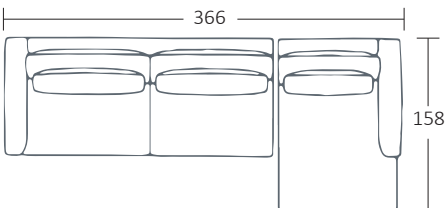

SIDE VIEW (CM)

Seat Height	Seat Depth	Back Height	Arm Height	Leg Height	Scatter Size
37	53	60	60	4	

DIMENSIONS (CM)

L 265 x D 108 x H 77
4 Seater

L 245 x D 108 x H 77
3.5 Seater

L 225 x D 108 x H 77
3 Seater

L 205 x D 108 x H 77
2.5 Seater

DIMENSIONS (CM)

L 244 x D 108 x H 77
4 Seater 1 Arm (LF/RF)

L 224 x D 108 x H 77
3.5 Seater 1 Arm (LF/RF)

L 204 x D 108 x H 77
3 Seater 1 Arm (LF/RF)

L 184 x D 108 x H 77
2.5 Seater 1 Arm (LF/RF)

L 224 x D 108 x H 77
4 Seater Bench

L 204 x D 108 x H 77
3.5 Seater Bench

L 184 x D 108 x H 77
3 Seater Bench

L 122 x D 158 x H 77
Chaise (LF/RF)

MODULAR EXAMPLES

COMBINATION 1
3.5 Seater 1 Arm (LF)
Chaise (RF)

COMBINATION 2
2.5 Seater 1 Arm (LF)
2.5 Seater 1 Arm (RF)

COMBINATION 3
4 Seater 1 Arm (LF)
Chaise (RF)