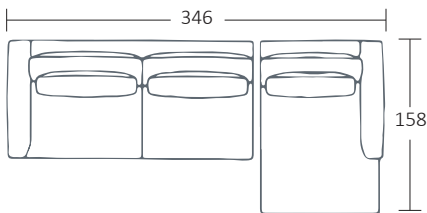

SIDE VIEW (CM)

Seat Height	Seat Depth	Back Height	Arm Height	Leg Height	Scatter Size
37	53	60	60	4	

DIMENSIONS (CM)

L 265 x D 108 x H 77
4 Seater

L 245 x D 108 x H 77
3.5 Seater

L 225 x D 108 x H 77
3 Seater

L 205 x D 108 x H 77
2.5 Seater

DIMENSIONS (CM)

L 244 x D 108 x H 77
4 Seater 1 Arm (LF/RF)

L 224 x D 108 x H 77
3.5 Seater 1 Arm (LF/RF)

L 204 x D 108 x H 77
3 Seater 1 Arm (LF/RF)

L 184 x D 108 x H 77
2.5 Seater 1 Arm (LF/RF)

L 224 x D 108 x H 77
4 Seater Bench

L 204 x D 108 x H 77
3.5 Seater Bench

L 184 x D 108 x H 77
3 Seater Bench

L 122 x D 158 x H 77
Chaise (LF/RF)

MODULAR EXAMPLES

COMBINATION 1
3.5 Seater 1 Arm (LF)
Chaise (RF)

COMBINATION 2
2.5 Seater 1 Arm (LF)
2.5 Seater 1 Arm (RF)

COMBINATION 3
4 Seater 1 Arm (LF)
Chaise (RF)