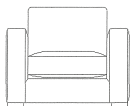

SIDE VIEW (CM)

Seat Height      Seat Depth      Back Height      Arm Height      Leg Height      Scatter Size

42      63      62      62      4      50 x 50 cm

DIMENSIONS (CM)

L 256 x D 107 x H 80  
 4 Seater

L 236 x D 107 x H 80  
 3.5 Seater

L 206 x D 107 x H 80  
 3 Seater

L 176 x D 107 x H 80  
 2.5 Seater

L 156 x D 107 x H 80  
 2 Seater

L 96 x D 107 x H 80  
 Chair Plus

L 100 x D 70 x H 42  
 Rectangle Ottoman

L 70 x D 70 x H 42  
 Small Square Ottoman

L 107 x D 107 x H 42  
 Large Square Ottoman

L 107 x D 107 x H 42  
 Tufted Ottoman

Refer to Molmic website for Timber Stains and Powdercoat colours.  
 All designs remain the intellectual property of Molmic Furniture.  
 Improvements or alterations to design, construction or dimensions may occur without notice.  
 Molmic PTY LTD ABN 35 400 631 463