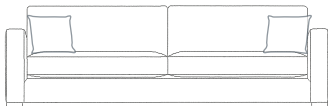

SEAT CUSHION

Molmic Feather Comfort Wrap  
 Option - Molmic Comfort Support

BACK CUSHION

Molmic Feather Blend

UPHOLSTERY

Fabric fully upholstered

SCATTER  
 FEET

Feather - plain  
 Timber legs

SIDE VIEW (CM)

Seat Height      Seat Depth      Back Height      Arm Height      Leg Height      Scatter Size

42      63      62      62      4      50 x 50 cm

DIMENSIONS (CM)

L 256 x D 107 x H 80  
 4 Seater