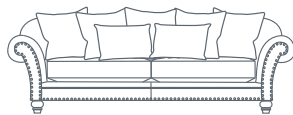

FEATURES Environmentally friendly FSC certified solid timber frame No sag steel suspension
 Seat cushions fully reversible

| | | | |
|--------------|---|--------------|---|
| SEAT CUSHION | Molmic Feather Blend Option - Molmic Luxura Seat | BACK CUSHION | Scatter cushion back |
| UPHOLSTERY | Leather and fabric fully upholstered | SCATTER | Feather - plain |
| | | FEET | Timber legs Timber stain as pictured |

SIDE VIEW (CM)

| | | | | | |
|-------------|------------|-------------|------------|------------|--------------------------|
| Seat Height | Seat Depth | Back Height | Arm Height | Leg Height | Scatter Size |
| 48 | 60 | 85 | 68 | 12 (front) | 65 x 45 cm 70 x 70 cm |

DIMENSIONS (CM)

L 260 x D 106 x H 85
4 Seater

L 230 x D 106 x H 85
3 Seater

L 200 x D 106 x H 85
2 Seater

L 122 x D 70 x H 42
Rectangle Ottoman