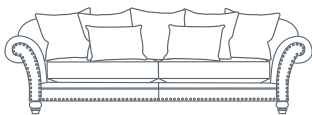

DIMENSIONS (CM)

L 260 x D 106 x H 85
4 Seater