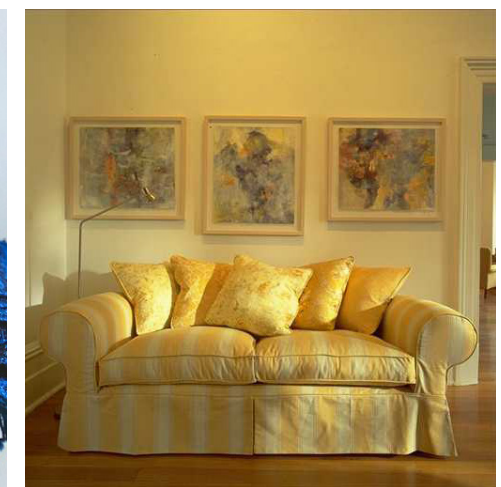

Note: Images not ours

Molmic

2022 Moods

Colour Play

Lunar Modular

Bridgewater Chair + Ottoman

Kiama, Surf MF2

Scatters