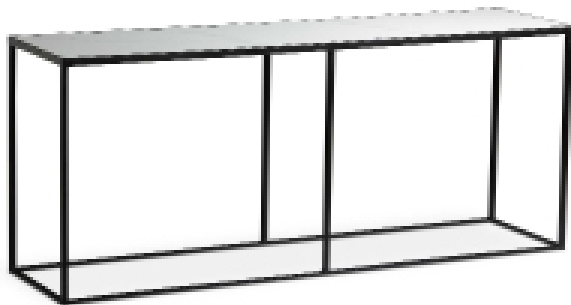

Galaxy, Rust

Molmic

Westside Tables

Westside Side Table White Top Black Base (left)
Westside Side Table Black Top Gold Base (right)

Westside Coffee Table Rectangle
Black Top Black Base

Westside Sofa Arm Table
Black Top Black Base