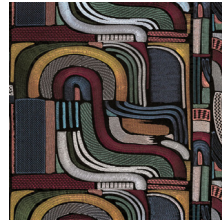

lena, Noir de lune