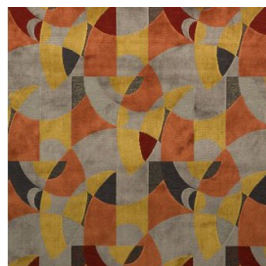

Scatters

Akito, Sand MF4

Picasso, Amarillo

Zac Chair

Brooklyn Chair

Picasso, Amarillo

Dalton 45cm Stool + 80cm Highline

Coronet, Oak ML2