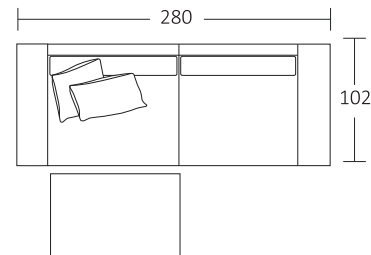

Seat Height  
40

Seat Depth  
60

Back Height  
61

Arm Height  
61

Leg Height  
10

Scatter Size  
50 x 50 cm  
60 x 40 cm

DIMENSIONS (CM)

L 280 x D 102 x H 81  
4 Seater

L 98 x D 70 x H 40  
Ottoman Rectangle Small

DIMENSIONS (CM)

L 258 x D 102 x H 81  
4 Seater 1 Arm (LF/RF)

L 238 x D 102 x H 81  
3.5 Seater 1 Arm (LF/RF)

L 218 x D 102 x H 81  
3 Seater 1 Arm (LF/RF)

L 198 x D 102 x H 81  
2.5 Seater 1 Arm (LF/RF)

L 178 x D 102 x H 81  
2 Seater 1 Arm (LF/RF)

L 120 x D 164 x H 81  
Large Chaise (LF/RF)

L 110 x D 164 x H 81  
Small Chaise 1 Arm (LF/RF)

L 102 x D 102 x H 81  
Corner (LF/RF)

L 118 x D 70 x H 40  
Ottoman Rectangle Large

L 98 x D 70 x H 40  
Ottoman Rectangle Small

MODULAR EXAMPLES

COMBINATION 1  
Small Chaise (LF/RF)  
3 Seater 1 Arm (LF/RF)  
Large Ottoman

COMBINATION 2  
4 Seater  
Large Ottoman

COMBINATION 3  
4 Seater 1 Arm (LF/RF)  
Large Chaise (LF/RF)