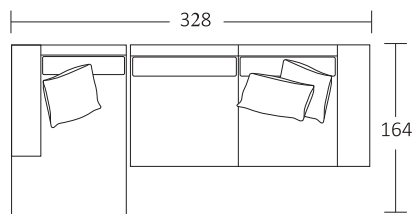

Seat Height  
40

Seat Depth  
60

Back Height  
61

Arm Height  
61

Leg Height  
10

Scatter Size  
50 x 50 cm  
60 x 40 cm

DIMENSIONS (CM)

L 280 x D 102 x H 81  
4 Seater

L 98 x D 70 x H 40  
Ottoman Rectangle Small

DIMENSIONS (CM)

L 258 x D 102 x H 81  
4 Seater 1 Arm (LF/RF)

L 238 x D 102 x H 81  
3.5 Seater 1 Arm (LF/RF)

L 218 x D 102 x H 81  
3 Seater 1 Arm (LF/RF)

L 198 x D 102 x H 81  
2.5 Seater 1 Arm (LF/RF)

L 178 x D 102 x H 81  
2 Seater 1 Arm (LF/RF)

L 120 x D 164 x H 81  
Large Chaise (LF/RF)

L 110 x D 164 x H 81  
Small Chaise 1 Arm (LF/RF)

L 102 x D 102 x H 81  
Corner (LF/RF)

L 118 x D 70 x H 40  
Ottoman Rectangle Large

L 98 x D 70 x H 40  
Ottoman Rectangle Small

MODULAR EXAMPLES

COMBINATION 1  
Small Chaise (LF/RF)  
3 Seater 1 Arm (LF/RF)  
Large Ottoman

COMBINATION 2  
4 Seater  
Large Ottoman

COMBINATION 3  
4 Seater 1 Arm (LF/RF)  
Large Chaise (LF/RF)