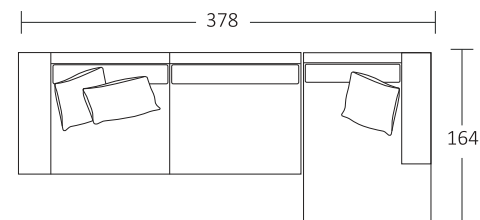

Seat Height  
40

Seat Depth  
60

Back Height  
61

Arm Height  
61

Leg Height  
10

Scatter Size  
50 x 50 cm  
60 x 40 cm

DIMENSIONS (CM)

L 280 x D 102 x H 81  
4 Seater

L 98 x D 70 x H 40  
Ottoman Rectangle Small

DIMENSIONS (CM)

L 258 x D 102 x H 81  
4 Seater 1 Arm (LF/RF)

L 238 x D 102 x H 81  
3.5 Seater 1 Arm (LF/RF)

L 218 x D 102 x H 81  
3 Seater 1 Arm (LF/RF)

L 198 x D 102 x H 81  
2.5 Seater 1 Arm (LF/RF)

L 178 x D 102 x H 81  
2 Seater 1 Arm (LF/RF)

L 120 x D 164 x H 81  
Large Chaise (LF/RF)

L 110 x D 164 x H 81  
Small Chaise 1 Arm (LF/RF)

L 102 x D 102 x H 81  
Corner (LF/RF)

L 118 x D 70 x H 40  
Ottoman Rectangle Large

L 98 x D 70 x H 40  
Ottoman Rectangle Small

MODULAR EXAMPLES

COMBINATION 1  
Small Chaise (LF/RF)  
3 Seater 1 Arm (LF/RF)  
Large Ottoman

COMBINATION 2  
4 Seater  
Large Ottoman

COMBINATION 3  
4 Seater 1 Arm (LF/RF)  
Large Chaise (LF/RF)