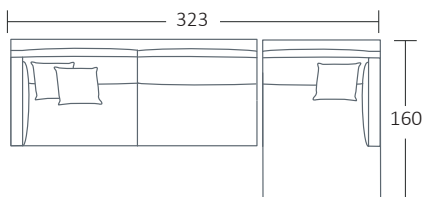

L 254 x D 105 x H 86
4 Seater (2 pieces)

L 234 x D 105 x H 86
3.5 Seater

L 234 x D 105 x H 86
3.5 Seater (2 pieces)

L 214 x D 105 x H 86
3 Seater

L 194 x D 105 x H 86
2.5 Seater

L 174 x D 105 x H 86
2 Seater

L 84 x D 95 x H 82
Chair

DIMENSIONS (CM)

L 236 x D 105 x H 86
4 Seater 1 Arm (L/R)

L 216 x D 105 x H 86
3.5 Seater 1 Arm (L/R)

L 196 x D 105 x H 86
3 Seater 1 Arm (L/R)

L 176 x D 105 x H 86
2.5 Seater 1 Arm (L/R)

L 156 x D 105 x H 86
2 Seater 1 Arm (L/R)

L 105 x D 105 x H 86
Corner

L 107 x D 160 x H 86
Chaise (L/R)

L 99 x D 99 x H 43
Ottoman

L 99 x D 70 x H 43
Ottoman Rectangle

MODULAR EXAMPLES

COMBINATION 1
3.5 Seater 1 Arm (L/F)
Chaise (L/R)

COMBINATION 2
2.5 Seater 1 Arm (L/F)
2.5 Seater 1 Arm (L/R)

COMBINATION 3
3.5 Seater 1 Arm (L/F)
Ottoman
3.3 Seater 1 Arm (L/R)