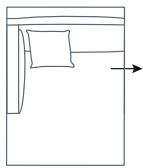

SIDE VIEW (CM)

Seat Height 43	Seat Depth 62	Back Height 73	Arm Height 62	Leg Height 13	Scatter Size 50 x 50 cm
	Chair Depth 57	Chair Height 69	Arm Height 58		

DIMENSIONS (CM)

L 254 x D 105 x H 86
4 Seater

L 254 x D 105 x H 86
4 Seater (2 pieces)

L 234 x D 105 x H 86
3.5 Seater

L 234 x D 105 x H 86
3.5 Seater (2 pieces)

L 214 x D 105 x H 86
3 Seater

L 194 x D 105 x H 86
2.5 Seater

L 174 x D 105 x H 86
2 Seater

L 84 x D 95 x H 82
Chair

DIMENSIONS (CM)

L 236 x D 105 x H 86
4 Seater 1 Arm (L/R)

L 216 x D 105 x H 86
3.5 Seater 1 Arm (L/R)

L 196 x D 105 x H 86
3 Seater 1 Arm (L/R)

L 176 x D 105 x H 86
2.5 Seater 1 Arm (L/R)

L 156 x D 105 x H 86
2 Seater 1 Arm (L/R)

L 105 x D 105 x H 86
Corner

L 107 x D 160 x H 86
Chaise (L/R)

L 99 x D 99 x H 43
Ottoman

L 99 x D 70 x H 43
Ottoman Rectangle

MODULAR EXAMPLES

COMBINATION 1
3.5 Seater 1 Arm (L/F)
Chaise (L/R)