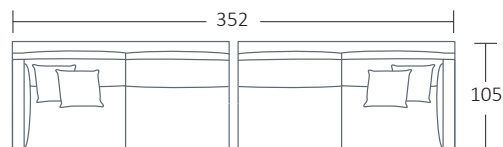

L 254 x D 105 x H 86
4 Seater (2 pieces)

L 234 x D 105 x H 86
3.5 Seater

L 234 x D 105 x H 86
3.5 Seater (2 pieces)

L 214 x D 105 x H 86
3 Seater

L 194 x D 105 x H 86
2.5 Seater

L 174 x D 105 x H 86
2 Seater

L 156 x D 105 x H 86
2 Seater 1 Arm (L/R)

L 105 x D 105 x H 86
Corner

L 107 x D 160 x H 86
Chaise (L/R)

L 99 x D 99 x H 43
Ottoman

L 99 x D 70 x H 43
Ottoman Rectangle

MODULAR EXAMPLES

COMBINATION 1
3.5 Seater 1 Arm (L/F)
Chaise (L/R)

COMBINATION 2
2.5 Seater 1 Arm (L/F)
2.5 Seater 1 Arm (L/R)

COMBINATION 3
3.5 Seater 1 Arm (L/F)
Ottoman
3.3 Seater 1 Arm (L/R)