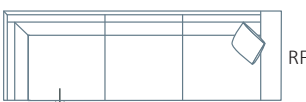

L 195 x D 97 x H 85
3 Seater Bench

L 246 x D 97 x H 85
4 Seater Bench

L 187 x D 97 x H 85
2.5 Seater 1 Arm (LF)

L 217 x D 97 x H 85
3 Seater 1 Arm (LF)

L 268 x D 97 x H 85
4 Seater 1 Arm (LF)

L 187 x D 97 x H 85
2.5 Seater 1 Arm (RF)

L 217 x D 97 x H 85
3 Seater 1 Arm (RF)

L 268 x D 97 x H 85
4 Seater 1 Arm (RF)

L 187 x D 97 x H 85
2.5 Seater Corner
No Arm (LF)

L 217 x D 97 x H 85
3 Seater Corner
No Arm (LF)

L 268 x D 97 x H 85
4 Seater Corner
No Arm (LF)

L 187 x D 97 x H 85
2.5 Seater Corner
No Arm (RF)

L 217 x D 97 x H 85
3 Seater Corner
No Arm (RF)

L 268 x D 97 x H 85
4 Seater Corner
No Arm (RF)

L 209 x D 97 x H 85
2.5 Seater Corner
1 Arm (LF)

L 239 x D 97 x H 85
3 Seater Corner
1 Arm (LF)

L 290 x D 97 x H 85
4 Seater Corner
1 Arm (LF)

L 209 x D 97 x H 85
2.5 Seater Corner
1 Arm (RF)

L 239 x D 97 x H 85
3 Seater Corner
1 Arm (RF)

L 290 x D 97 x H 85
4 Seater Corner
1 Arm (RF)

Refer to Molmic website for Timber Stains and Powdercoat colours.
All designs remain the intellectual property of Molmic Furniture.
Improvements or alterations to design, construction or dimensions may occur without notice.
Molmic PTY LTD ABN 35 400 631 463