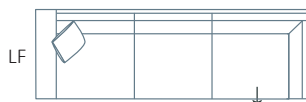

L 195 x D 97 x H 85
3 Seater Bench

L 246 x D 97 x H 85
4 Seater Bench

L 187 x D 97 x H 85
2.5 Seater 1 Arm (LF)

L 217 x D 97 x H 85
3 Seater 1 Arm (LF)

L 268 x D 97 x H 85
4 Seater 1 Arm (LF)

L 187 x D 97 x H 85
2.5 Seater 1 Arm (RF)

L 217 x D 97 x H 85
3 Seater 1 Arm (RF)

L 268 x D 97 x H 85
4 Seater 1 Arm (RF)

L 187 x D 97 x H 85
2.5 Seater Corner
No Arm (LF)

L 217 x D 97 x H 85
3 Seater Corner
No Arm (LF)

L 268 x D 97 x H 85
4 Seater Corner
No Arm (LF)

L 187 x D 97 x H 85
2.5 Seater Corner
No Arm (RF)

L 217 x D 97 x H 85
3 Seater Corner
No Arm (RF)

L 268 x D 97 x H 85
4 Seater Corner
No Arm (RF)

L 209 x D 97 x H 85
2.5 Seater Corner
1 Arm (LF)

L 239 x D 97 x H 85
3 Seater Corner
1 Arm (LF)

L 290 x D 97 x H 85
4 Seater Corner
1 Arm (LF)

L 209 x D 97 x H 85
2.5 Seater Corner
1 Arm (RF)

L 239 x D 97 x H 85
3 Seater Corner
1 Arm (RF)

L 290 x D 97 x H 85
4 Seater Corner
1 Arm (RF)

Refer to Molmic website for Timber Stains and Powdercoat colours.
All designs remain the intellectual property of Molmic Furniture.
Improvements or alterations to design, construction or dimensions may occur without notice.
Molmic PTY LTD ABN 35 400 631 463