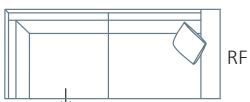

L 195 x D 97 x H 85
3 Seater Bench

L 246 x D 97 x H 85
4 Seater Bench

L 187 x D 97 x H 85
2.5 Seater 1 Arm (LF)

L 217 x D 97 x H 85
3 Seater 1 Arm (LF)

L 268 x D 97 x H 85
4 Seater 1 Arm (LF)

L 187 x D 97 x H 85
2.5 Seater 1 Arm (RF)

L 217 x D 97 x H 85
3 Seater 1 Arm (RF)

L 268 x D 97 x H 85
4 Seater 1 Arm (RF)

L 187 x D 97 x H 85
2.5 Seater Corner
No Arm (LF)

L 217 x D 97 x H 85
3 Seater Corner
No Arm (LF)

L 268 x D 97 x H 85
4 Seater Corner
No Arm (LF)

L 187 x D 97 x H 85
2.5 Seater Corner
No Arm (RF)

L 217 x D 97 x H 85
3 Seater Corner
No Arm (RF)

L 268 x D 97 x H 85
4 Seater Corner
No Arm (RF)

L 209 x D 97 x H 85
2.5 Seater Corner
1 Arm (LF)

L 239 x D 97 x H 85
3 Seater Corner
1 Arm (LF)

L 290 x D 97 x H 85
4 Seater Corner
1 Arm (LF)

L 209 x D 97 x H 85
2.5 Seater Corner
1 Arm (RF)

L 239 x D 97 x H 85
3 Seater Corner
1 Arm (RF)

L 290 x D 97 x H 85
4 Seater Corner
1 Arm (RF)

Refer to Molmic website for Timber Stains and Powdercoat colours.
All designs remain the intellectual property of Molmic Furniture.
Improvements or alterations to design, construction or dimensions may occur without notice.
Molmic PTY LTD ABN 35 400 631 463