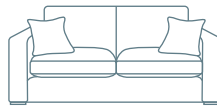

SIDE VIEW (CM)

Seat Height	Seat Depth	Back Height	Arm Height	Leg Height	Scatter Size
44	60	65	58	7	50 x 50 cm

DIMENSIONS (CM)

L 105 x D 97 x H 85
 Chair

L 209 x D 97 x H 85
 2.5 Seater

L 239 x D 97 x H 85
 3 Seater

L 290 x D 97 x H 85
 4 Seater

L 80 x D 97 x H 44
 Ottoman

DIMENSIONS (CM)

L 105 x D 175 x H 85
Medium Chaise (LF/RF)

L 120 x D 175 x H 85
Large Chaise (LF/RF)

L 80 x D 97 x H 44
Ottoman

L 165 x D 97 x H 85
2.5 Seater Bench

L 195 x D 97 x H 85
3 Seater Bench

L 246 x D 97 x H 85
4 Seater Bench

L 187 x D 97 x H 85
2.5 Seater 1 Arm (LF)

L 217 x D 97 x H 85
3 Seater 1 Arm (LF)

L 268 x D 97 x H 85
4 Seater 1 Arm (LF)

L 187 x D 97 x H 85
2.5 Seater 1 Arm (RF)