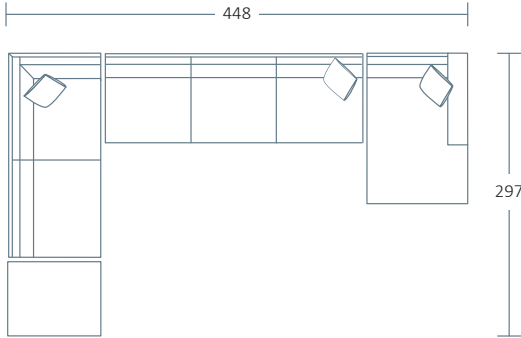

L 187 x D 97 x H 85
2.5 Seater Corner
No Arm (RF)

L 217 x D 97 x H 85
3 Seater Corner
No Arm (RF)

L 268 x D 97 x H 85
4 Seater Corner
No Arm (RF)

L 209 x D 97 x H 85
2.5 Seater Corner
1 Arm (LF)

L 239 x D 97 x H 85
3 Seater Corner
1 Arm (LF)

L 290 x D 97 x H 85
4 Seater Corner
1 Arm (LF)

L 209 x D 97 x H 85
2.5 Seater Corner
1 Arm (RF)

L 239 x D 97 x H 85
3 Seater Corner
1 Arm (RF)

L 290 x D 97 x H 85
4 Seater Corner
1 Arm (RF)

Refer to Molmic website for Timber Stains and Powdercoat colours.
All designs remain the intellectual property of Molmic Furniture.
Improvements or alterations to design, construction or dimensions may occur without notice.
Molmic PTY LTD ABN 35 400 631 463

MODULAR EXAMPLES

COMBINATION 1
4 Seater 1 Arm (LF)
Large Chaise (RF)

COMBINATION 2
3 Seater 1 Arm (LF)
3 Seater Corner No Arm

COMBINATION 3
4 Seater Corner 1 Arm LF
3 Seater 1 Arm RF

COMBINATION 4
4 Seater Corner 1 Arm LF
3 Seater Bench
Large Chaise RF

COMBINATION 5
Ottoman
3 Seater Corner No Arm LF
4 Seater Bench
Chaise Medium RF

COMBINATION 6
3 Seater Corner 1 Arm LF
4 Seater 1 Arm RF