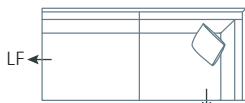

L 290 x D 97 x H 85
 4 Seater

L 80 x D 97 x H 44
 Ottoman

DIMENSIONS (CM)

L 105 x D 175 x H 85
Medium Chaise (LF/RF)

L 120 x D 175 x H 85
Large Chaise (LF/RF)

L 80 x D 97 x H 44
Ottoman

L 165 x D 97 x H 85
2.5 Seater Bench

L 195 x D 97 x H 85
3 Seater Bench

L 246 x D 97 x H 85
4 Seater Bench

L 187 x D 97 x H 85
2.5 Seater 1 Arm (LF)

L 217 x D 97 x H 85
3 Seater 1 Arm (LF)

L 268 x D 97 x H 85
4 Seater 1 Arm (LF)

L 187 x D 97 x H 85
2.5 Seater 1 Arm (RF)

L 217 x D 97 x H 85
3 Seater 1 Arm (RF)

L 268 x D 97 x H 85
4 Seater 1 Arm (RF)

L 187 x D 97 x H 85
2.5 Seater Corner
No Arm (LF)

L 217 x D 97 x H 85
3 Seater Corner
No Arm (LF)

L 268 x D 97 x H 85
4 Seater Corner
No Arm (LF)

L 187 x D 97 x H 85
2.5 Seater Corner
No Arm (RF)

L 217 x D 97 x H 85
3 Seater Corner
No Arm (RF)

L 268 x D 97 x H 85
4 Seater Corner
No Arm (RF)

L 209 x D 97 x H 85
2.5 Seater Corner
1 Arm (LF)

L 239 x D 97 x H 85
3 Seater Corner
1 Arm (LF)