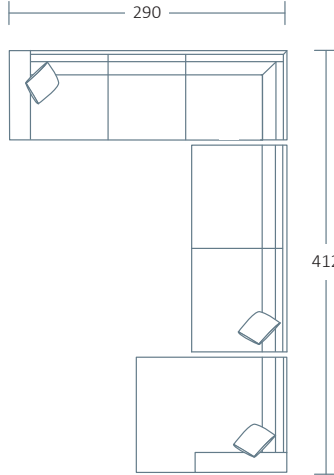

L 187 x D 97 x H 85
2.5 Seater Corner
No Arm (RF)

L 217 x D 97 x H 85
3 Seater Corner
No Arm (RF)

L 268 x D 97 x H 85
4 Seater Corner
No Arm (RF)

L 209 x D 97 x H 85
2.5 Seater Corner
1 Arm (LF)

L 239 x D 97 x H 85
3 Seater Corner
1 Arm (LF)

L 290 x D 97 x H 85
4 Seater Corner
1 Arm (LF)

L 209 x D 97 x H 85
2.5 Seater Corner
1 Arm (RF)

L 239 x D 97 x H 85
3 Seater Corner
1 Arm (RF)

L 290 x D 97 x H 85
4 Seater Corner
1 Arm (RF)

Refer to Molmic website for Timber Stains and Powdercoat colours.
All designs remain the intellectual property of Molmic Furniture.
Improvements or alterations to design, construction or dimensions may occur without notice.
Molmic PTY LTD ABN 35 400 631 463

MODULAR EXAMPLES

COMBINATION 1
4 Seater 1 Arm (LF)
Large Chaise (RF)

COMBINATION 2
3 Seater 1 Arm (LF)
3 Seater Corner No Arm

COMBINATION 3
4 Seater Corner 1 Arm LF
3 Seater 1 Arm RF

COMBINATION 4
4 Seater Corner 1 Arm LF
3 Seater Bench
Large Chaise RF

COMBINATION 5
Ottoman
3 Seater Corner No Arm LF
4 Seater Bench
Chaise Medium RF

COMBINATION 6
3 Seater Corner 1 Arm LF
4 Seater 1 Arm RF