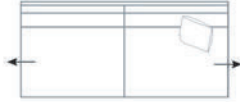

SIDE VIEW (CM)

Seat Height	Seat Depth	Back Height	Arm Height	Leg Height	Scatter Size
44	60	65	58	7	50 x 50 cm

DIMENSIONS (CM)

L 105 x D 97 x H 85
 Chair

L 209 x D 97 x H 85
 2.5 Seater

L 239 x D 97 x H 85
 3 Seater

L 290 x D 97 x H 85
 4 Seater

L 80 x D 97 x H 44
 Ottoman

DIMENSIONS (CM)

L 105 x D 175 x H 85
Medium Chaise (LF/RF)

L 120 x D 175 x H 85
Large Chaise (LF/RF)

L 80 x D 97 x H 44
Ottoman

L 165 x D 97 x H 85
2.5 Seater Bench

L 195 x D 97 x H 85
3 Seater Bench

L 246 x D 97 x H 85
4 Seater Bench

L 187 x D 97 x H 85
2.5 Seater 1 Arm (LF)

L 217 x D 97 x H 85
3 Seater 1 Arm (LF)

L 268 x D 97 x H 85
4 Seater 1 Arm (LF)

L 187 x D 97 x H 85
2.5 Seater 1 Arm (RF)

L 217 x D 97 x H 85
3 Seater 1 Arm (RF)

L 268 x D 97 x H 85
4 Seater 1 Arm (RF)

L 187 x D 97 x H 85
2.5 Seater Corner
No Arm (LF)

L 217 x D 97 x H 85
3 Seater Corner
No Arm (LF)

L 268 x D 97 x H 85
4 Seater Corner
No Arm (LF)