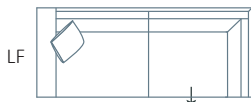

L 195 x D 97 x H 85
3 Seater Bench

L 246 x D 97 x H 85
4 Seater Bench

L 187 x D 97 x H 85
2.5 Seater 1 Arm (LF)

L 217 x D 97 x H 85
3 Seater 1 Arm (LF)

L 268 x D 97 x H 85
4 Seater 1 Arm (LF)

L 187 x D 97 x H 85
2.5 Seater 1 Arm (RF)

L 217 x D 97 x H 85
3 Seater 1 Arm (RF)

L 268 x D 97 x H 85
4 Seater 1 Arm (RF)

L 187 x D 97 x H 85
2.5 Seater Corner
No Arm (LF)

L 217 x D 97 x H 85
3 Seater Corner
No Arm (LF)

L 268 x D 97 x H 85
4 Seater Corner
No Arm (LF)

L 187 x D 97 x H 85
2.5 Seater Corner
No Arm (RF)

L 217 x D 97 x H 85
3 Seater Corner
No Arm (RF)

L 268 x D 97 x H 85
4 Seater Corner
No Arm (RF)

L 209 x D 97 x H 85
2.5 Seater Corner
1 Arm (LF)

L 239 x D 97 x H 85
3 Seater Corner
1 Arm (LF)

L 290 x D 97 x H 85
4 Seater Corner
1 Arm (LF)

L 209 x D 97 x H 85
2.5 Seater Corner
1 Arm (RF)

L 239 x D 97 x H 85
3 Seater Corner
1 Arm (RF)

L 290 x D 97 x H 85
4 Seater Corner
1 Arm (RF)

Refer to Molmic website for Timber Stains and Powdercoat colours.
All designs remain the intellectual property of Molmic Furniture.
Improvements or alterations to design, construction or dimensions may occur without notice.
Molmic PTY LTD ABN 35 400 631 463