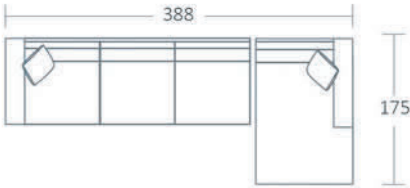

L 195 x D 97 x H 85
3 Seater Bench

L 246 x D 97 x H 85
4 Seater Bench

L 187 x D 97 x H 85
2.5 Seater 1 Arm (LF)

L 217 x D 97 x H 85
3 Seater 1 Arm (LF)

L 268 x D 97 x H 85
4 Seater 1 Arm (LF)

L 187 x D 97 x H 85
2.5 Seater 1 Arm (RF)

L 187 x D 97 x H 85
2.5 Seater Corner
No Arm (RF)

L 217 x D 97 x H 85
3 Seater Corner
No Arm (RF)

L 268 x D 97 x H 85
4 Seater Corner
No Arm (RF)

L 209 x D 97 x H 85
2.5 Seater Corner
1 Arm (LF)

L 239 x D 97 x H 85
3 Seater Corner
1 Arm (LF)

L 290 x D 97 x H 85
4 Seater Corner
1 Arm (LF)

L 209 x D 97 x H 85
2.5 Seater Corner
1 Arm (RF)

L 239 x D 97 x H 85
3 Seater Corner
1 Arm (RF)

L 290 x D 97 x H 85
4 Seater Corner
1 Arm (RF)

Refer to Molmic website for Timber Stains and Powdercoat colours.
All designs remain the intellectual property of Molmic Furniture.
Improvements or alterations to design, construction or dimensions may occur without notice.
Molmic PTY LTD ABN 35 400 631 463

MODULAR EXAMPLES

COMBINATION 1
4 Seater 1 Arm (LF)
Large Chaise (RF)

COMBINATION 2
3 Seater 1 Arm (LF)
3 Seater Corner No Arm

COMBINATION 3
4 Seater Corner 1 Arm LF
3 Seater 1 Arm RF

COMBINATION 4
4 Seater Corner 1 Arm LF
3 Seater Bench
Large Chaise RF