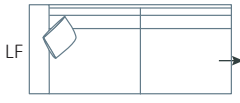

SIDE VIEW (CM)

Seat Height	Seat Depth	Back Height	Arm Height	Leg Height	Scatter Size
44	60	65	58	7	50 x 50 cm

DIMENSIONS (CM)

L 105 x D 97 x H 85
 Chair

L 209 x D 97 x H 85
 2.5 Seater

L 239 x D 97 x H 85
 3 Seater

L 290 x D 97 x H 85
 4 Seater

L 80 x D 97 x H 44
 Ottoman

DIMENSIONS (CM)

L 105 x D 175 x H 85
Medium Chaise (LF/RF)

L 120 x D 175 x H 85
Large Chaise (LF/RF)

L 80 x D 97 x H 44
Ottoman

L 165 x D 97 x H 85
2.5 Seater Bench

L 195 x D 97 x H 85
3 Seater Bench

L 246 x D 97 x H 85
4 Seater Bench

L 187 x D 97 x H 85
2.5 Seater 1 Arm (LF)

L 217 x D 97 x H 85
3 Seater 1 Arm (LF)

L 268 x D 97 x H 85
4 Seater 1 Arm (LF)

L 187 x D 97 x H 85
2.5 Seater 1 Arm (RF)

L 217 x D 97 x H 85
3 Seater 1 Arm (RF)

L 268 x D 97 x H 85
4 Seater 1 Arm (RF)

L 187 x D 97 x H 85
2.5 Seater Corner
No Arm (LF)

L 217 x D 97 x H 85
3 Seater Corner
No Arm (LF)

L 268 x D 97 x H 85
4 Seater Corner
No Arm (LF)