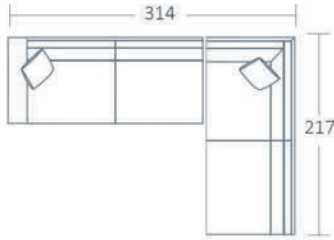

COMBINATION 2
3 Seater 1 Arm (LF)
3 Seater Corner No Arm