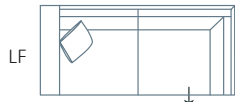

L 195 x D 97 x H 85
3 Seater Bench

L 246 x D 97 x H 85
4 Seater Bench

L 187 x D 97 x H 85
2.5 Seater 1 Arm (LF)

L 217 x D 97 x H 85
3 Seater 1 Arm (LF)

L 268 x D 97 x H 85
4 Seater 1 Arm (LF)

L 187 x D 97 x H 85
2.5 Seater 1 Arm (RF)

L 217 x D 97 x H 85
3 Seater 1 Arm (RF)

L 268 x D 97 x H 85
4 Seater 1 Arm (RF)

L 187 x D 97 x H 85
2.5 Seater Corner
No Arm (LF)

L 217 x D 97 x H 85
3 Seater Corner
No Arm (LF)

L 268 x D 97 x H 85
4 Seater Corner
No Arm (LF)

L 187 x D 97 x H 85
2.5 Seater Corner
No Arm (RF)

L 217 x D 97 x H 85
3 Seater Corner
No Arm (RF)

L 268 x D 97 x H 85
4 Seater Corner
No Arm (RF)

L 209 x D 97 x H 85
2.5 Seater Corner
1 Arm (LF)

L 239 x D 97 x H 85
3 Seater Corner
1 Arm (LF)

L 290 x D 97 x H 85
4 Seater Corner
1 Arm (LF)

L 209 x D 97 x H 85
2.5 Seater Corner
1 Arm (RF)

L 239 x D 97 x H 85
3 Seater Corner
1 Arm (RF)

L 290 x D 97 x H 85
4 Seater Corner
1 Arm (RF)

Refer to Molmic website for Timber Stains and Powdercoat colours.
All designs remain the intellectual property of Molmic Furniture.
Improvements or alterations to design, construction or dimensions may occur without notice.
Molmic PTY LTD ABN 35 400 631 463