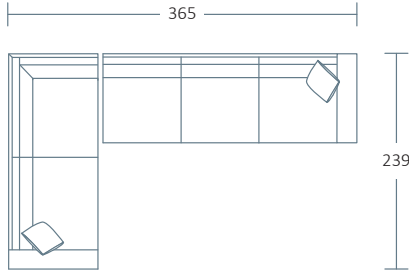

L 187 x D 97 x H 85
2.5 Seater Corner
No Arm (RF)

L 217 x D 97 x H 85
3 Seater Corner
No Arm (RF)

L 268 x D 97 x H 85
4 Seater Corner
No Arm (RF)

L 209 x D 97 x H 85
2.5 Seater Corner
1 Arm (LF)

L 239 x D 97 x H 85
3 Seater Corner
1 Arm (LF)

L 290 x D 97 x H 85
4 Seater Corner
1 Arm (LF)

L 209 x D 97 x H 85
2.5 Seater Corner
1 Arm (RF)

L 239 x D 97 x H 85
3 Seater Corner
1 Arm (RF)

L 290 x D 97 x H 85
4 Seater Corner
1 Arm (RF)

Refer to Molmic website for Timber Stains and Powdercoat colours.
All designs remain the intellectual property of Molmic Furniture.
Improvements or alterations to design, construction or dimensions may occur without notice.
Molmic PTY LTD ABN 35 400 631 463

MODULAR EXAMPLES

COMBINATION 1
4 Seater 1 Arm (LF)
Large Chaise (RF)

COMBINATION 2
3 Seater 1 Arm (LF)
3 Seater Corner No Arm

COMBINATION 3
4 Seater Corner 1 Arm LF
3 Seater 1 Arm RF

COMBINATION 4
4 Seater Corner 1 Arm LF
3 Seater Bench
Large Chaise RF

COMBINATION 5
Ottoman
3 Seater Corner No Arm LF
4 Seater Bench
Chaise Medium RF

COMBINATION 6
3 Seater Corner 1 Arm LF
4 Seater 1 Arm RF