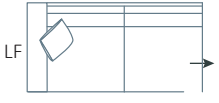

SIDE VIEW (CM)

Seat Height	Seat Depth	Back Height	Arm Height	Leg Height	Scatter Size
44	60	65	58	7	50 x 50 cm

DIMENSIONS (CM)

L 105 x D 97 x H 85
 Chair

L 209 x D 97 x H 85
 2.5 Seater

L 239 x D 97 x H 85
 3 Seater

L 290 x D 97 x H 85
 4 Seater

L 80 x D 97 x H 44
 Ottoman

DIMENSIONS (CM)

L 105 x D 175 x H 85
Medium Chaise (LF/RF)

L 120 x D 175 x H 85
Large Chaise (LF/RF)

L 80 x D 97 x H 44
Ottoman

L 165 x D 97 x H 85
2.5 Seater Bench

L 195 x D 97 x H 85
3 Seater Bench

L 246 x D 97 x H 85
4 Seater Bench

L 187 x D 97 x H 85
2.5 Seater 1 Arm (LF)

L 217 x D 97 x H 85
3 Seater 1 Arm (LF)

L 268 x D 97 x H 85
4 Seater 1 Arm (LF)

L 187 x D 97 x H 85
2.5 Seater 1 Arm (RF)

L 217 x D 97 x H 85
3 Seater 1 Arm (RF)

L 268 x D 97 x H 85
4 Seater 1 Arm (RF)

L 187 x D 97 x H 85
2.5 Seater Corner
No Arm (LF)

L 217 x D 97 x H 85
3 Seater Corner
No Arm (LF)

L 268 x D 97 x H 85
4 Seater Corner
No Arm (LF)