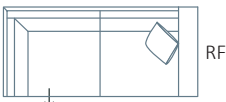

L 195 x D 97 x H 85
3 Seater Bench

L 246 x D 97 x H 85
4 Seater Bench

L 187 x D 97 x H 85
2.5 Seater 1 Arm (LF)

L 217 x D 97 x H 85
3 Seater 1 Arm (LF)

L 268 x D 97 x H 85
4 Seater 1 Arm (LF)

L 187 x D 97 x H 85
2.5 Seater 1 Arm (RF)

L 217 x D 97 x H 85
3 Seater 1 Arm (RF)

L 268 x D 97 x H 85
4 Seater 1 Arm (RF)

L 187 x D 97 x H 85
2.5 Seater Corner
No Arm (LF)

L 217 x D 97 x H 85
3 Seater Corner
No Arm (LF)

L 268 x D 97 x H 85
4 Seater Corner
No Arm (LF)

L 187 x D 97 x H 85
2.5 Seater Corner
No Arm (RF)

L 217 x D 97 x H 85
3 Seater Corner
No Arm (RF)

L 268 x D 97 x H 85
4 Seater Corner
No Arm (RF)

L 209 x D 97 x H 85
2.5 Seater Corner
1 Arm (LF)

L 239 x D 97 x H 85
3 Seater Corner
1 Arm (LF)

L 290 x D 97 x H 85
4 Seater Corner
1 Arm (LF)

L 209 x D 97 x H 85
2.5 Seater Corner
1 Arm (RF)

L 239 x D 97 x H 85
3 Seater Corner
1 Arm (RF)

L 290 x D 97 x H 85
4 Seater Corner
1 Arm (RF)

Refer to Molmic website for Timber Stains and Powdercoat colours.
All designs remain the intellectual property of Molmic Furniture.
Improvements or alterations to design, construction or dimensions may occur without notice.
Molmic PTY LTD ABN 35 400 631 463