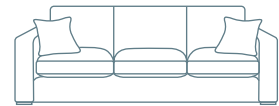

SIDE VIEW (CM)

Seat Height	Seat Depth	Back Height	Arm Height	Leg Height	Scatter Size
44	60	65	58	7	50 x 50 cm

DIMENSIONS (CM)

L 105 x D 97 x H 85
 Chair

L 209 x D 97 x H 85
 2.5 Seater

L 239 x D 97 x H 85
 3 Seater

L 290 x D 97 x H 85
 4 Seater

L 80 x D 97 x H 44
 Ottoman

DIMENSIONS (CM)

L 105 x D 175 x H 85
Medium Chaise (LF/RF)

L 120 x D 175 x H 85
Large Chaise (LF/RF)

L 80 x D 97 x H 44
Ottoman

L 165 x D 97 x H 85
2.5 Seater Bench

L 195 x D 97 x H 85
3 Seater Bench

L 246 x D 97 x H 85
4 Seater Bench

L 187 x D 97 x H 85
2.5 Seater 1 Arm (LF)

L 217 x D 97 x H 85
3 Seater 1 Arm (LF)

L 268 x D 97 x H 85
4 Seater 1 Arm (LF)

L 187 x D 97 x H 85
2.5 Seater 1 Arm (RF)