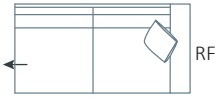

L 290 x D 97 x H 85
 4 Seater

L 80 x D 97 x H 44
 Ottoman

DIMENSIONS (CM)

L 105 x D 175 x H 85
Medium Chaise (LF/RF)

L 120 x D 175 x H 85
Large Chaise (LF/RF)

L 80 x D 97 x H 44
Ottoman

L 165 x D 97 x H 85
2.5 Seater Bench

L 195 x D 97 x H 85
3 Seater Bench

L 246 x D 97 x H 85
4 Seater Bench

L 187 x D 97 x H 85
2.5 Seater 1 Arm (LF)

L 217 x D 97 x H 85
3 Seater 1 Arm (LF)

L 268 x D 97 x H 85
4 Seater 1 Arm (LF)

L 187 x D 97 x H 85
2.5 Seater 1 Arm (RF)

L 217 x D 97 x H 85
3 Seater 1 Arm (RF)

L 268 x D 97 x H 85
4 Seater 1 Arm (RF)

L 187 x D 97 x H 85
2.5 Seater Corner
No Arm (LF)

L 217 x D 97 x H 85
3 Seater Corner
No Arm (LF)

L 268 x D 97 x H 85
4 Seater Corner
No Arm (LF)

L 187 x D 97 x H 85
2.5 Seater Corner
No Arm (RF)

L 217 x D 97 x H 85
3 Seater Corner
No Arm (RF)

L 268 x D 97 x H 85
4 Seater Corner
No Arm (RF)

L 209 x D 97 x H 85
2.5 Seater Corner
1 Arm (LF)

L 239 x D 97 x H 85
3 Seater Corner
1 Arm (LF)