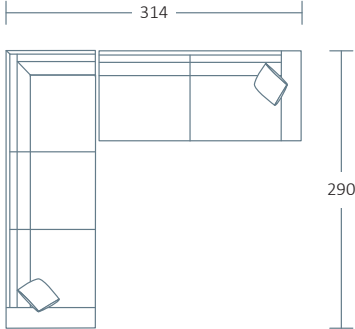

L 217 x D 97 x H 85
3 Seater 1 Arm (RF)

L 268 x D 97 x H 85
4 Seater 1 Arm (RF)

L 187 x D 97 x H 85
2.5 Seater Corner
No Arm (LF)

L 217 x D 97 x H 85
3 Seater Corner
No Arm (LF)

L 268 x D 97 x H 85
4 Seater Corner
No Arm (LF)

L 187 x D 97 x H 85
2.5 Seater Corner
No Arm (RF)

L 217 x D 97 x H 85
3 Seater Corner
No Arm (RF)

L 268 x D 97 x H 85
4 Seater Corner
No Arm (RF)

L 209 x D 97 x H 85
2.5 Seater Corner
1 Arm (LF)

L 239 x D 97 x H 85
3 Seater Corner
1 Arm (LF)

L 290 x D 97 x H 85
4 Seater Corner
1 Arm (LF)

L 209 x D 97 x H 85
2.5 Seater Corner
1 Arm (RF)

L 239 x D 97 x H 85
3 Seater Corner
1 Arm (RF)

L 290 x D 97 x H 85
4 Seater Corner
1 Arm (RF)

Refer to Molmic website for Timber Stains and Powdercoat colours.
All designs remain the intellectual property of Molmic Furniture.
Improvements or alterations to design, construction or dimensions may occur without notice.
Molmic PTY LTD ABN 35 400 631 463

MODULAR EXAMPLES

COMBINATION 1
4 Seater 1 Arm (LF)
Large Chaise (RF)

COMBINATION 2
3 Seater 1 Arm (LF)
3 Seater Corner No Arm

COMBINATION 3
4 Seater Corner 1 Arm LF
3 Seater 1 Arm RF

COMBINATION 4
4 Seater Corner 1 Arm LF
3 Seater Bench
Large Chaise RF