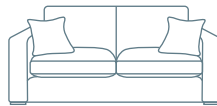

**SIDE VIEW (CM)**

<b>Seat Height</b>	<b>Seat Depth</b>	<b>Back Height</b>	<b>Arm Height</b>	<b>Leg Height</b>	<b>Scatter Size</b>
44	60	65	58	7	50 x 50 cm

**DIMENSIONS (CM)**

L 105 x D 97 x H 85  
 Chair

L 209 x D 97 x H 85  
 2.5 Seater

L 239 x D 97 x H 85  
 3 Seater

L 290 x D 97 x H 85  
 4 Seater

L 80 x D 97 x H 44  
 Ottoman

DIMENSIONS (CM)

L 105 x D 175 x H 85  
Medium Chaise (LF/RF)

L 120 x D 175 x H 85  
Large Chaise (LF/RF)

L 80 x D 97 x H 44  
Ottoman

L 165 x D 97 x H 85  
2.5 Seater Bench

L 195 x D 97 x H 85  
3 Seater Bench

L 246 x D 97 x H 85  
4 Seater Bench

L 187 x D 97 x H 85  
2.5 Seater 1 Arm (LF/RF)

L 217 x D 97 x H 85  
3 Seater 1 Arm (LF/RF)