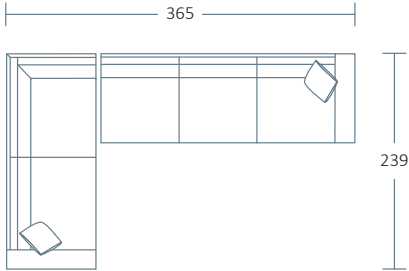

L 268 x D 97 x H 85  
4 Seater 1 Arm (LF/RF)

L 187 x D 97 x H 85  
2.5 Seater Corner  
No Arm (LF/RF)

L 217 x D 97 x H 85  
3 Seater Corner  
No Arm (LF/RF)

L 268 x D 97 x H 85  
4 Seater Corner  
No Arm (LF/RF)

L 209 x D 97 x H 85  
2.5 Seater Corner  
1 Arm (LF/RF)

L 239 x D 97 x H 85  
3 Seater Corner  
1 Arm (LF/RF)

L 290 x D 97 x H 85  
4 Seater Corner  
1 Arm (LF/RF)

MODULAR EXAMPLES

COMBINATION 1  
 4 Seater 1 Arm (LF)  
 Large Chaise (RF)

COMBINATION 2  
 3 Seater 1 Arm (LF)  
 3 Seater Corner No Arm

COMBINATION 3  
 4 Seater Corner 1 Arm LF  
 3 Seater 1 Arm RF

COMBINATION 4  
 4 Seater Corner 1 Arm LF  
 3 Seater Bench  
 Large Chaise RF

COMBINATION 5  
 Ottoman  
 3 Seater Corner No Arm LF  
 4 Seater Bench  
 Chaise Medium RF

COMBINATION 6  
 3 Seater Corner 1 Arm LF  
 4 Seater 1 Arm RF