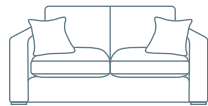

**SIDE VIEW (CM)**

<b>Seat Height</b>	<b>Seat Depth</b>	<b>Back Height</b>	<b>Arm Height</b>	<b>Leg Height</b>	<b>Scatter Size</b>
44	60	65	58	7	50 x 50 cm

**DIMENSIONS (CM)**

L 105 x D 97 x H 85  
 Chair

L 209 x D 97 x H 85  
 2.5 Seater

L 239 x D 97 x H 85  
 3 Seater

L 290 x D 97 x H 85  
 4 Seater

L 80 x D 97 x H 44  
 Ottoman

DIMENSIONS (CM)

L 105 x D 175 x H 85  
Medium Chaise (LF/RF)

L 120 x D 175 x H 85  
Large Chaise (LF/RF)

L 80 x D 97 x H 44  
Ottoman

L 165 x D 97 x H 85  
2.5 Seater Bench

L 195 x D 97 x H 85  
3 Seater Bench

L 246 x D 97 x H 85  
4 Seater Bench

L 187 x D 97 x H 85  
2.5 Seater 1 Arm (LF/RF)

L 217 x D 97 x H 85  
3 Seater 1 Arm (LF/RF)