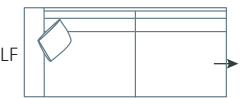

L 209 x D 97 x H 85  
 2.5 Seater

L 239 x D 97 x H 85  
 3 Seater

L 290 x D 97 x H 85  
 4 Seater

L 80 x D 97 x H 44  
 Ottoman

DIMENSIONS (CM)

L 105 x D 175 x H 85  
Medium Chaise (LF/RF)

L 120 x D 175 x H 85  
Large Chaise (LF/RF)

L 80 x D 97 x H 44  
Ottoman

L 165 x D 97 x H 85  
2.5 Seater Bench

L 195 x D 97 x H 85  
3 Seater Bench

L 246 x D 97 x H 85  
4 Seater Bench

L 187 x D 97 x H 85  
2.5 Seater 1 Arm (LF/RF)

L 217 x D 97 x H 85  
3 Seater 1 Arm (LF/RF)

L 268 x D 97 x H 85  
4 Seater 1 Arm (LF/RF)

L 187 x D 97 x H 85  
2.5 Seater Corner  
No Arm (LF/RF)

L 217 x D 97 x H 85  
3 Seater Corner  
No Arm (LF/RF)

L 268 x D 97 x H 85  
4 Seater Corner  
No Arm (LF/RF)

L 209 x D 97 x H 85  
2.5 Seater Corner  
1 Arm (LF/RF)

L 239 x D 97 x H 85  
3 Seater Corner  
1 Arm (LF/RF)

L 290 x D 97 x H 85  
4 Seater Corner  
1 Arm (LF/RF)

MODULAR EXAMPLES

COMBINATION 1  
 4 Seater 1 Arm (LF)  
 Large Chaise (RF)