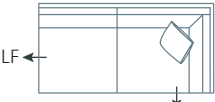

L 209 x D 97 x H 85  
 2.5 Seater

L 239 x D 97 x H 85  
 3 Seater

L 290 x D 97 x H 85  
 4 Seater

L 80 x D 97 x H 44  
 Ottoman

DIMENSIONS (CM)

L 105 x D 175 x H 85  
Medium Chaise (LF/RF)

L 120 x D 175 x H 85  
Large Chaise (LF/RF)

L 80 x D 97 x H 44  
Ottoman

L 165 x D 97 x H 85  
2.5 Seater Bench

L 195 x D 97 x H 85  
3 Seater Bench

L 246 x D 97 x H 85  
4 Seater Bench

L 187 x D 97 x H 85  
2.5 Seater 1 Arm (LF/RF)

L 217 x D 97 x H 85  
3 Seater 1 Arm (LF/RF)

L 268 x D 97 x H 85  
4 Seater 1 Arm (LF/RF)

L 187 x D 97 x H 85  
2.5 Seater Corner  
No Arm (LF/RF)

L 217 x D 97 x H 85  
3 Seater Corner  
No Arm (LF/RF)

L 268 x D 97 x H 85  
4 Seater Corner  
No Arm (LF/RF)

L 209 x D 97 x H 85  
2.5 Seater Corner  
1 Arm (LF/RF)

L 239 x D 97 x H 85  
3 Seater Corner  
1 Arm (LF/RF)

L 290 x D 97 x H 85  
4 Seater Corner  
1 Arm (LF/RF)

MODULAR EXAMPLES

COMBINATION 1  
 4 Seater 1 Arm (LF)  
 Large Chaise (RF)