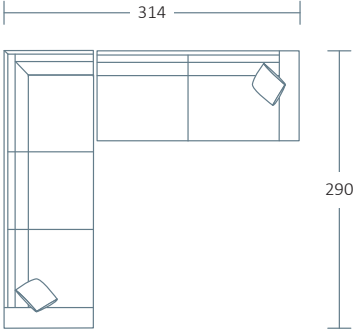

L 209 x D 97 x H 85  
 2.5 Seater

L 239 x D 97 x H 85  
 3 Seater

L 290 x D 97 x H 85  
 4 Seater

L 80 x D 97 x H 44  
 Ottoman

DIMENSIONS (CM)

L 105 x D 175 x H 85  
Medium Chaise (LF/RF)

L 120 x D 175 x H 85  
Large Chaise (LF/RF)

L 268 x D 97 x H 85  
4 Seater 1 Arm (LF/RF)

L 187 x D 97 x H 85  
2.5 Seater Corner  
No Arm (LF/RF)

L 217 x D 97 x H 85  
3 Seater Corner  
No Arm (LF/RF)

L 268 x D 97 x H 85  
4 Seater Corner  
No Arm (LF/RF)

L 209 x D 97 x H 85  
2.5 Seater Corner  
1 Arm (LF/RF)

L 239 x D 97 x H 85  
3 Seater Corner  
1 Arm (LF/RF)

L 290 x D 97 x H 85  
4 Seater Corner  
1 Arm (LF/RF)

MODULAR EXAMPLES

COMBINATION 1  
 4 Seater 1 Arm (LF)  
 Large Chaise (RF)

COMBINATION 2  
 3 Seater 1 Arm (LF)  
 3 Seater Corner No Arm

COMBINATION 3  
 4 Seater Corner 1 Arm LF  
 3 Seater 1 Arm RF

COMBINATION 4  
 4 Seater Corner 1 Arm LF  
 3 Seater Bench  
 Large Chaise RF