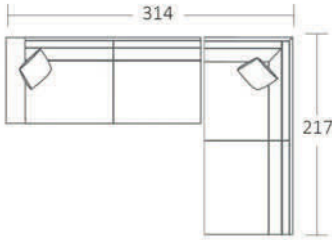

L 209 x D 97 x H 85  
 2.5 Seater

L 239 x D 97 x H 85  
 3 Seater

L 290 x D 97 x H 85  
 4 Seater

L 80 x D 97 x H 44  
 Ottoman

DIMENSIONS (CM)

L 105 x D 175 x H 85  
Medium Chaise (LF/RF)

L 120 x D 175 x H 85  
Large Chaise (LF/RF)

L 268 x D 97 x H 85  
4 Seater 1 Arm (LF/RF)

L 187 x D 97 x H 85  
2.5 Seater Corner  
No Arm (LF/RF)

L 217 x D 97 x H 85  
3 Seater Corner  
No Arm (LF/RF)

L 268 x D 97 x H 85  
4 Seater Corner  
No Arm (LF/RF)

L 209 x D 97 x H 85  
2.5 Seater Corner  
1 Arm (LF/RF)

L 239 x D 97 x H 85  
3 Seater Corner  
1 Arm (LF/RF)

L 290 x D 97 x H 85  
4 Seater Corner  
1 Arm (LF/RF)

MODULAR EXAMPLES

COMBINATION 1  
 4 Seater 1 Arm (LF)  
 Large Chaise (RF)

COMBINATION 2  
 3 Seater 1 Arm (LF)  
 3 Seater Corner No Arm

COMBINATION 3  
 4 Seater Corner 1 Arm LF  
 3 Seater 1 Arm RF

COMBINATION 4  
 4 Seater Corner 1 Arm LF  
 3 Seater Bench  
 Large Chaise RF