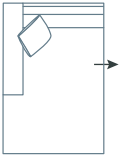

**SIDE VIEW (CM)**

<b>Seat Height</b>	<b>Seat Depth</b>	<b>Back Height</b>	<b>Arm Height</b>	<b>Leg Height</b>	<b>Scatter Size</b>
44	60	65	58	7	50 x 50 cm

**DIMENSIONS (CM)**

L 105 x D 97 x H 85  
 Chair

L 209 x D 97 x H 85  
 2.5 Seater

L 239 x D 97 x H 85  
 3 Seater

L 290 x D 97 x H 85  
 4 Seater

L 80 x D 97 x H 44  
 Ottoman

DIMENSIONS (CM)

L 105 x D 175 x H 85  
Medium Chaise (LF/RF)

L 120 x D 175 x H 85  
Large Chaise (LF/RF)

L 80 x D 97 x H 44  
Ottoman

L 165 x D 97 x H 85  
2.5 Seater Bench

L 195 x D 97 x H 85  
3 Seater Bench

L 246 x D 97 x H 85  
4 Seater Bench

L 187 x D 97 x H 85  
2.5 Seater 1 Arm (LF/RF)

L 217 x D 97 x H 85  
3 Seater 1 Arm (LF/RF)

L 268 x D 97 x H 85  
4 Seater 1 Arm (LF/RF)

L 187 x D 97 x H 85  
2.5 Seater Corner  
No Arm (LF/RF)

L 217 x D 97 x H 85  
3 Seater Corner  
No Arm (LF/RF)

L 268 x D 97 x H 85  
4 Seater Corner  
No Arm (LF/RF)