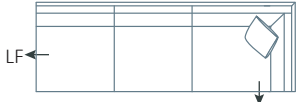

L 209 x D 97 x H 85  
 2.5 Seater

L 239 x D 97 x H 85  
 3 Seater

L 290 x D 97 x H 85  
 4 Seater

L 80 x D 97 x H 44  
 Ottoman

DIMENSIONS (CM)

L 105 x D 175 x H 85  
Medium Chaise (LF/RF)

L 120 x D 175 x H 85  
Large Chaise (LF/RF)

L 80 x D 97 x H 44  
Ottoman

L 165 x D 97 x H 85  
2.5 Seater Bench

L 195 x D 97 x H 85  
3 Seater Bench

L 246 x D 97 x H 85  
4 Seater Bench

L 187 x D 97 x H 85  
2.5 Seater 1 Arm (LF/RF)

L 217 x D 97 x H 85  
3 Seater 1 Arm (LF/RF)

L 268 x D 97 x H 85  
4 Seater 1 Arm (LF/RF)

L 187 x D 97 x H 85  
2.5 Seater Corner  
No Arm (LF/RF)

L 217 x D 97 x H 85  
3 Seater Corner  
No Arm (LF/RF)

L 268 x D 97 x H 85  
4 Seater Corner  
No Arm (LF/RF)

L 209 x D 97 x H 85  
2.5 Seater Corner  
1 Arm (LF/RF)

L 239 x D 97 x H 85  
3 Seater Corner  
1 Arm (LF/RF)

L 290 x D 97 x H 85  
4 Seater Corner  
1 Arm (LF/RF)

MODULAR EXAMPLES

COMBINATION 1  
 4 Seater 1 Arm (LF)  
 Large Chaise (RF)