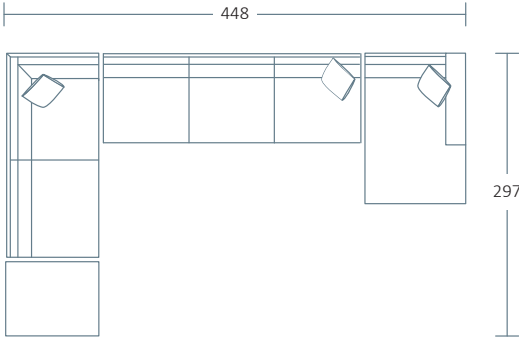

L 80 x D 97 x H 44  
Ottoman

L 165 x D 97 x H 85  
2.5 Seater Bench

L 195 x D 97 x H 85  
3 Seater Bench

L 246 x D 97 x H 85  
4 Seater Bench

L 187 x D 97 x H 85  
2.5 Seater 1 Arm (LF/RF)

L 217 x D 97 x H 85  
3 Seater 1 Arm (LF/RF)

L 268 x D 97 x H 85  
4 Seater 1 Arm (LF/RF)

L 187 x D 97 x H 85  
2.5 Seater Corner  
No Arm (LF/RF)

L 217 x D 97 x H 85  
3 Seater Corner  
No Arm (LF/RF)

L 268 x D 97 x H 85  
4 Seater Corner  
No Arm (LF/RF)

L 209 x D 97 x H 85  
2.5 Seater Corner  
1 Arm (LF/RF)

L 239 x D 97 x H 85  
3 Seater Corner  
1 Arm (LF/RF)

L 290 x D 97 x H 85  
4 Seater Corner  
1 Arm (LF/RF)

MODULAR EXAMPLES

COMBINATION 1  
 4 Seater 1 Arm (LF)  
 Large Chaise (RF)

COMBINATION 2  
 3 Seater 1 Arm (LF)  
 3 Seater Corner No Arm

COMBINATION 3  
 4 Seater Corner 1 Arm LF  
 3 Seater 1 Arm RF

COMBINATION 4  
 4 Seater Corner 1 Arm LF  
 3 Seater Bench  
 Large Chaise RF