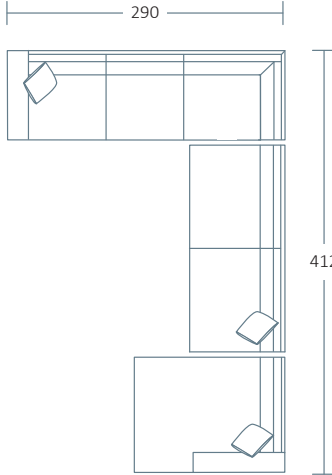

L 209 x D 97 x H 85  
 2.5 Seater

L 239 x D 97 x H 85  
 3 Seater

L 290 x D 97 x H 85  
 4 Seater

L 80 x D 97 x H 44  
 Ottoman

DIMENSIONS (CM)

L 105 x D 175 x H 85  
Medium Chaise (LF/RF)

L 120 x D 175 x H 85  
Large Chaise (LF/RF)

L 268 x D 97 x H 85  
4 Seater 1 Arm (LF/RF)

L 187 x D 97 x H 85  
2.5 Seater Corner  
No Arm (LF/RF)

L 217 x D 97 x H 85  
3 Seater Corner  
No Arm (LF/RF)

L 268 x D 97 x H 85  
4 Seater Corner  
No Arm (LF/RF)

L 209 x D 97 x H 85  
2.5 Seater Corner  
1 Arm (LF/RF)

L 239 x D 97 x H 85  
3 Seater Corner  
1 Arm (LF/RF)

L 290 x D 97 x H 85  
4 Seater Corner  
1 Arm (LF/RF)

MODULAR EXAMPLES

COMBINATION 1  
 4 Seater 1 Arm (LF)  
 Large Chaise (RF)

COMBINATION 2  
 3 Seater 1 Arm (LF)  
 3 Seater Corner No Arm

COMBINATION 3  
 4 Seater Corner 1 Arm LF  
 3 Seater 1 Arm RF

COMBINATION 4  
 4 Seater Corner 1 Arm LF  
 3 Seater Bench  
 Large Chaise RF