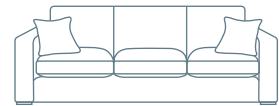

**SIDE VIEW (CM)**

<b>Seat Height</b>	<b>Seat Depth</b>	<b>Back Height</b>	<b>Arm Height</b>	<b>Leg Height</b>	<b>Scatter Size</b>
44	60	65	58	7	50 x 50 cm

**DIMENSIONS (CM)**

L 105 x D 97 x H 85  
 Chair

L 209 x D 97 x H 85  
 2.5 Seater

L 239 x D 97 x H 85  
 3 Seater

L 290 x D 97 x H 85  
 4 Seater

L 80 x D 97 x H 44  
 Ottoman

DIMENSIONS (CM)

L 105 x D 175 x H 85  
Medium Chaise (LF/RF)

L 120 x D 175 x H 85  
Large Chaise (LF/RF)

L 80 x D 97 x H 44  
Ottoman

L 165 x D 97 x H 85  
2.5 Seater Bench

L 195 x D 97 x H 85  
3 Seater Bench

L 246 x D 97 x H 85  
4 Seater Bench

L 187 x D 97 x H 85  
2.5 Seater 1 Arm (LF/RF)

L 217 x D 97 x H 85  
3 Seater 1 Arm (LF/RF)