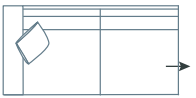

L 209 x D 97 x H 85  
 2.5 Seater

L 239 x D 97 x H 85  
 3 Seater

L 290 x D 97 x H 85  
 4 Seater

L 80 x D 97 x H 44  
 Ottoman

DIMENSIONS (CM)

L 105 x D 175 x H 85  
Medium Chaise (LF/RF)

L 120 x D 175 x H 85  
Large Chaise (LF/RF)

L 80 x D 97 x H 44  
Ottoman

L 165 x D 97 x H 85  
2.5 Seater Bench

L 195 x D 97 x H 85  
3 Seater Bench

L 246 x D 97 x H 85  
4 Seater Bench

L 187 x D 97 x H 85  
2.5 Seater 1 Arm (LF/RF)

L 217 x D 97 x H 85  
3 Seater 1 Arm (LF/RF)

L 268 x D 97 x H 85  
4 Seater 1 Arm (LF/RF)

L 187 x D 97 x H 85  
2.5 Seater Corner  
No Arm (LF/RF)

L 217 x D 97 x H 85  
3 Seater Corner  
No Arm (LF/RF)

L 268 x D 97 x H 85  
4 Seater Corner  
No Arm (LF/RF)

L 209 x D 97 x H 85  
2.5 Seater Corner  
1 Arm (LF/RF)

L 239 x D 97 x H 85  
3 Seater Corner  
1 Arm (LF/RF)

L 290 x D 97 x H 85  
4 Seater Corner  
1 Arm (LF/RF)

MODULAR EXAMPLES

COMBINATION 1  
 4 Seater 1 Arm (LF)  
 Large Chaise (RF)