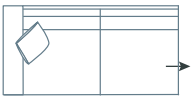

DIMENSIONS (CM)

L 105 x D 97 x H 85
 Chair

L 209 x D 97 x H 85
 2.5 Seater

L 239 x D 97 x H 85
 3 Seater

L 290 x D 97 x H 85
 4 Seater

L 80 x D 97 x H 44
 Ottoman

DIMENSIONS (CM)

L 105 x D 175 x H 85
Medium Chaise (LF/RF)

L 120 x D 175 x H 85
Large Chaise (LF/RF)

L 80 x D 97 x H 44
Ottoman

L 165 x D 97 x H 85
2.5 Seater Bench

L 195 x D 97 x H 85
3 Seater Bench

L 246 x D 97 x H 85
4 Seater Bench

L 187 x D 97 x H 85
2.5 Seater 1 Arm (LF/RF)

L 217 x D 97 x H 85
3 Seater 1 Arm (LF/RF)

L 268 x D 97 x H 85
4 Seater 1 Arm (LF/RF)

L 187 x D 97 x H 85
2.5 Seater Corner
No Arm (LF/RF)

L 217 x D 97 x H 85
3 Seater Corner
No Arm (LF/RF)

L 268 x D 97 x H 85
4 Seater Corner
No Arm (LF/RF)

L 209 x D 97 x H 85
2.5 Seater Corner
1 Arm (LF/RF)

L 239 x D 97 x H 85
3 Seater Corner
1 Arm (LF/RF)

L 290 x D 97 x H 85
4 Seater Corner
1 Arm (LF/RF)

MODULAR EXAMPLES

COMBINATION 1
4 Seater 1 Arm (LF)
Large Chaise (RF)