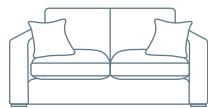

SIDE VIEW (CM)

| | | | | | |
|-------------|------------|-------------|------------|------------|--------------|
| Seat Height | Seat Depth | Back Height | Arm Height | Leg Height | Scatter Size |
| 44 | 60 | 65 | 58 | 7 | 50 x 50 cm |

DIMENSIONS (CM)

L 105 x D 97 x H 85
 Chair

L 209 x D 97 x H 85
 2.5 Seater

L 239 x D 97 x H 85
 3 Seater

L 290 x D 97 x H 85
 4 Seater

L 80 x D 97 x H 44
 Ottoman

DIMENSIONS (CM)

L 105 x D 175 x H 85
Medium Chaise (LF/RF)

L 120 x D 175 x H 85
Large Chaise (LF/RF)

L 80 x D 97 x H 44
Ottoman

L 165 x D 97 x H 85
2.5 Seater Bench

L 195 x D 97 x H 85
3 Seater Bench

L 246 x D 97 x H 85
4 Seater Bench

L 187 x D 97 x H 85
2.5 Seater 1 Arm (LF/RF)