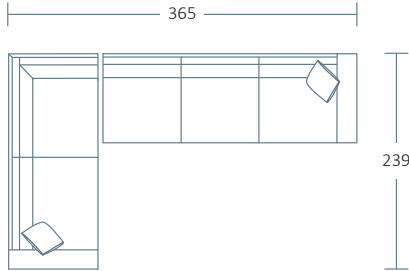

L 217 x D 97 x H 85
3 Seater 1 Arm (LF/RF)

L 268 x D 97 x H 85
4 Seater 1 Arm (LF/RF)

L 187 x D 97 x H 85
2.5 Seater Corner
No Arm (LF/RF)

L 217 x D 97 x H 85
3 Seater Corner
No Arm (LF/RF)

L 268 x D 97 x H 85
4 Seater Corner
No Arm (LF/RF)

L 209 x D 97 x H 85
2.5 Seater Corner
1 Arm (LF/RF)

L 239 x D 97 x H 85
3 Seater Corner
1 Arm (LF/RF)

L 290 x D 97 x H 85
4 Seater Corner
1 Arm (LF/RF)

MODULAR EXAMPLES

COMBINATION 1
4 Seater 1 Arm (LF)
Large Chaise (RF)

COMBINATION 2
3 Seater 1 Arm (LF)
3 Seater Corner No Arm

COMBINATION 3
4 Seater Corner 1 Arm LF
3 Seater 1 Arm RF

COMBINATION 4
4 Seater Corner 1 Arm LF
3 Seater Bench
Large Chaise RF

COMBINATION 5
Ottoman
3 Seater Corner No Arm LF
4 Seater Bench
Chaise Medium RF

COMBINATION 6
3 Seater Corner 1 Arm LF
4 Seater 1 Arm RF