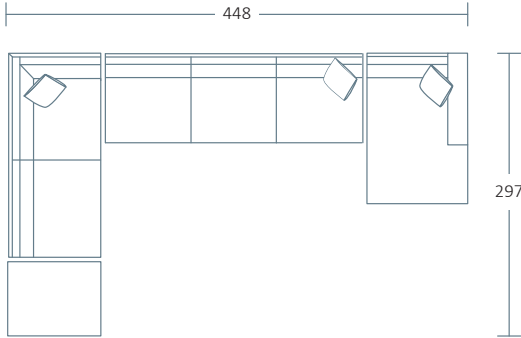

L 120 x D 175 x H 85
Large Chaise (LF/RF)

L 80 x D 97 x H 44
Ottoman

L 165 x D 97 x H 85
2.5 Seater Bench

L 195 x D 97 x H 85
3 Seater Bench

L 246 x D 97 x H 85
4 Seater Bench

L 187 x D 97 x H 85
2.5 Seater 1 Arm (LF/RF)

L 217 x D 97 x H 85
3 Seater 1 Arm (LF/RF)

L 268 x D 97 x H 85
4 Seater 1 Arm (LF/RF)

L 187 x D 97 x H 85
2.5 Seater Corner
No Arm (LF/RF)

L 217 x D 97 x H 85
3 Seater Corner
No Arm (LF/RF)

L 268 x D 97 x H 85
4 Seater Corner
No Arm (LF/RF)

L 209 x D 97 x H 85
2.5 Seater Corner
1 Arm (LF/RF)

L 239 x D 97 x H 85
3 Seater Corner
1 Arm (LF/RF)

L 290 x D 97 x H 85
4 Seater Corner
1 Arm (LF/RF)

MODULAR EXAMPLES

COMBINATION 1
4 Seater 1 Arm (LF)
Large Chaise (RF)

COMBINATION 2
3 Seater 1 Arm (LF)
3 Seater Corner No Arm

COMBINATION 3
4 Seater Corner 1 Arm LF
3 Seater 1 Arm RF

COMBINATION 4
4 Seater Corner 1 Arm LF
3 Seater Bench
Large Chaise RF

COMBINATION 5
Ottoman
3 Seater Corner No Arm LF
4 Seater Bench
Chaise Medium RF