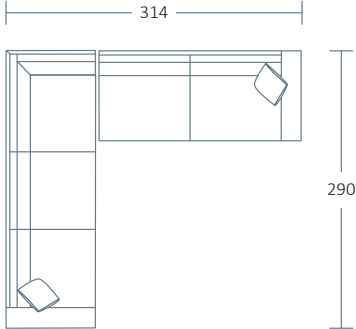

DIMENSIONS (CM)

L 105 x D 97 x H 85
 Chair

L 209 x D 97 x H 85
 2.5 Seater

L 239 x D 97 x H 85
 3 Seater

L 290 x D 97 x H 85
 4 Seater

L 80 x D 97 x H 44
 Ottoman

DIMENSIONS (CM)

L 105 x D 175 x H 85
Medium Chaise (LF/RF)

L 217 x D 97 x H 85
3 Seater 1 Arm (LF/RF)

L 268 x D 97 x H 85
4 Seater 1 Arm (LF/RF)

L 187 x D 97 x H 85
2.5 Seater Corner
No Arm (LF/RF)

L 217 x D 97 x H 85
3 Seater Corner
No Arm (LF/RF)

L 268 x D 97 x H 85
4 Seater Corner
No Arm (LF/RF)

L 209 x D 97 x H 85
2.5 Seater Corner
1 Arm (LF/RF)

L 239 x D 97 x H 85
3 Seater Corner
1 Arm (LF/RF)

L 290 x D 97 x H 85
4 Seater Corner
1 Arm (LF/RF)

MODULAR EXAMPLES

COMBINATION 1
4 Seater 1 Arm (LF)
Large Chaise (RF)

COMBINATION 2
3 Seater 1 Arm (LF)
3 Seater Corner No Arm

COMBINATION 3
4 Seater Corner 1 Arm LF
3 Seater 1 Arm RF

COMBINATION 4
4 Seater Corner 1 Arm LF
3 Seater Bench
Large Chaise RF

COMBINATION 5
Ottoman
3 Seater Corner No Arm LF
4 Seater Bench
Chaise Medium RF