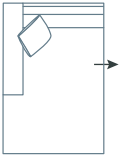

SIDE VIEW (CM)

| | | | | | |
|-------------|------------|-------------|------------|------------|--------------|
| Seat Height | Seat Depth | Back Height | Arm Height | Leg Height | Scatter Size |
| 44 | 60 | 65 | 58 | 7 | 50 x 50 cm |

DIMENSIONS (CM)

L 105 x D 97 x H 85
 Chair

L 209 x D 97 x H 85
 2.5 Seater

L 239 x D 97 x H 85
 3 Seater

L 290 x D 97 x H 85
 4 Seater

L 80 x D 97 x H 44
 Ottoman

DIMENSIONS (CM)

L 105 x D 175 x H 85
Medium Chaise (LF/RF)

L 120 x D 175 x H 85
Large Chaise (LF/RF)

L 80 x D 97 x H 44
Ottoman

L 165 x D 97 x H 85
2.5 Seater Bench

L 195 x D 97 x H 85
3 Seater Bench

L 246 x D 97 x H 85
4 Seater Bench

L 187 x D 97 x H 85
2.5 Seater 1 Arm (LF/RF)

L 217 x D 97 x H 85
3 Seater 1 Arm (LF/RF)

L 268 x D 97 x H 85
4 Seater 1 Arm (LF/RF)

L 187 x D 97 x H 85
2.5 Seater Corner
No Arm (LF/RF)

L 217 x D 97 x H 85
3 Seater Corner
No Arm (LF/RF)

L 268 x D 97 x H 85
4 Seater Corner
No Arm (LF/RF)