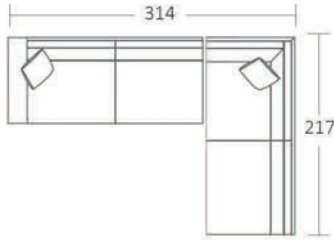

DIMENSIONS (CM)

L 105 x D 97 x H 85
 Chair

L 209 x D 97 x H 85
 2.5 Seater

L 239 x D 97 x H 85
 3 Seater

L 290 x D 97 x H 85
 4 Seater

L 80 x D 97 x H 44
 Ottoman

DIMENSIONS (CM)

L 105 x D 175 x H 85
Medium Chaise (LF/RF)

L 217 x D 97 x H 85
3 Seater 1 Arm (LF/RF)

L 268 x D 97 x H 85
4 Seater 1 Arm (LF/RF)

L 187 x D 97 x H 85
2.5 Seater Corner
No Arm (LF/RF)

L 217 x D 97 x H 85
3 Seater Corner
No Arm (LF/RF)

L 268 x D 97 x H 85
4 Seater Corner
No Arm (LF/RF)

L 209 x D 97 x H 85
2.5 Seater Corner
1 Arm (LF/RF)

L 239 x D 97 x H 85
3 Seater Corner
1 Arm (LF/RF)

L 290 x D 97 x H 85
4 Seater Corner
1 Arm (LF/RF)

MODULAR EXAMPLES

COMBINATION 1
4 Seater 1 Arm (LF)
Large Chaise (RF)

COMBINATION 2
3 Seater 1 Arm (LF)
3 Seater Corner No Arm

COMBINATION 3
4 Seater Corner 1 Arm LF
3 Seater 1 Arm RF

COMBINATION 4
4 Seater Corner 1 Arm LF
3 Seater Bench
Large Chaise RF

COMBINATION 5
Ottoman
3 Seater Corner No Arm LF
4 Seater Bench
Chaise Medium RF