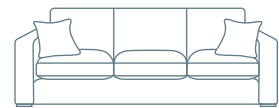

DIMENSIONS (CM)

L 105 x D 97 x H 85
 Chair

L 209 x D 97 x H 85
 2.5 Seater

L 239 x D 97 x H 85
 3 Seater

L 290 x D 97 x H 85
 4 Seater

L 80 x D 97 x H 44
 Ottoman

DIMENSIONS (CM)

L 105 x D 175 x H 85
Medium Chaise (LF/RF)

L 120 x D 175 x H 85
Large Chaise (LF/RF)

L 80 x D 97 x H 44
Ottoman

L 165 x D 97 x H 85
2.5 Seater Bench

L 195 x D 97 x H 85
3 Seater Bench

L 246 x D 97 x H 85
4 Seater Bench

L 187 x D 97 x H 85
2.5 Seater 1 Arm (LF/RF)

L 217 x D 97 x H 85
3 Seater 1 Arm (LF/RF)

L 268 x D 97 x H 85
4 Seater 1 Arm (LF/RF)

L 187 x D 97 x H 85
2.5 Seater Corner
No Arm (LF/RF)

L 217 x D 97 x H 85
3 Seater Corner
No Arm (LF/RF)

L 268 x D 97 x H 85
4 Seater Corner
No Arm (LF/RF)