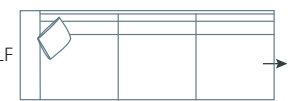

DIMENSIONS (CM)

L 105 x D 97 x H 85
 Chair

L 209 x D 97 x H 85
 2.5 Seater

L 239 x D 97 x H 85
 3 Seater

L 290 x D 97 x H 85
 4 Seater

L 80 x D 97 x H 44
 Ottoman

DIMENSIONS (CM)

L 105 x D 175 x H 85
Medium Chaise (LF/RF)

L 120 x D 175 x H 85
Large Chaise (LF/RF)

L 80 x D 97 x H 44
Ottoman

L 165 x D 97 x H 85
2.5 Seater Bench

L 195 x D 97 x H 85
3 Seater Bench

L 246 x D 97 x H 85
4 Seater Bench

L 187 x D 97 x H 85
2.5 Seater 1 Arm (LF/RF)

L 217 x D 97 x H 85
3 Seater 1 Arm (LF/RF)

L 268 x D 97 x H 85
4 Seater 1 Arm (LF/RF)

L 187 x D 97 x H 85
2.5 Seater Corner
No Arm (LF/RF)

L 217 x D 97 x H 85
3 Seater Corner
No Arm (LF/RF)

L 268 x D 97 x H 85
4 Seater Corner
No Arm (LF/RF)

L 209 x D 97 x H 85
2.5 Seater Corner
1 Arm (LF/RF)

L 239 x D 97 x H 85
3 Seater Corner
1 Arm (LF/RF)

L 290 x D 97 x H 85
4 Seater Corner
1 Arm (LF/RF)

MODULAR EXAMPLES

COMBINATION 1
4 Seater 1 Arm (LF)
Large Chaise (RF)