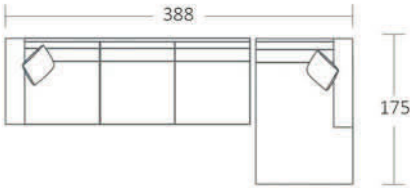

DIMENSIONS (CM)

L 105 x D 97 x H 85
 Chair

L 209 x D 97 x H 85
 2.5 Seater

L 239 x D 97 x H 85
 3 Seater

L 290 x D 97 x H 85
 4 Seater

L 80 x D 97 x H 44
 Ottoman

DIMENSIONS (CM)

L 105 x D 175 x H 85
Medium Chaise (LF/RF)

L 217 x D 97 x H 85
3 Seater 1 Arm (LF/RF)

L 268 x D 97 x H 85
4 Seater 1 Arm (LF/RF)

L 187 x D 97 x H 85
2.5 Seater Corner
No Arm (LF/RF)

L 217 x D 97 x H 85
3 Seater Corner
No Arm (LF/RF)

L 268 x D 97 x H 85
4 Seater Corner
No Arm (LF/RF)

L 209 x D 97 x H 85
2.5 Seater Corner
1 Arm (LF/RF)

L 239 x D 97 x H 85
3 Seater Corner
1 Arm (LF/RF)

L 290 x D 97 x H 85
4 Seater Corner
1 Arm (LF/RF)

MODULAR EXAMPLES

COMBINATION 1
4 Seater 1 Arm (LF)
Large Chaise (RF)

COMBINATION 2
3 Seater 1 Arm (LF)
3 Seater Corner No Arm

COMBINATION 3
4 Seater Corner 1 Arm LF
3 Seater 1 Arm RF

COMBINATION 4
4 Seater Corner 1 Arm LF
3 Seater Bench
Large Chaise RF

COMBINATION 5
Ottoman
3 Seater Corner No Arm LF
4 Seater Bench
Chaise Medium RF