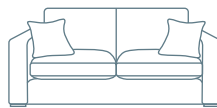

SIDE VIEW (CM)

| | | | | | |
|-------------|------------|-------------|------------|------------|--------------|
| Seat Height | Seat Depth | Back Height | Arm Height | Leg Height | Scatter Size |
| 44 | 60 | 65 | 58 | 7 | 50 x 50 cm |

DIMENSIONS (CM)

L 105 x D 97 x H 85
 Chair

L 209 x D 97 x H 85
 2.5 Seater

L 239 x D 97 x H 85
 3 Seater

L 290 x D 97 x H 85
 4 Seater

L 80 x D 97 x H 44
 Ottoman

DIMENSIONS (CM)

L 105 x D 175 x H 85
Medium Chaise (LF/RF)

L 120 x D 175 x H 85
Large Chaise (LF/RF)

L 80 x D 97 x H 44
Ottoman

L 165 x D 97 x H 85
2.5 Seater Bench

L 195 x D 97 x H 85
3 Seater Bench

L 246 x D 97 x H 85
4 Seater Bench

L 187 x D 97 x H 85
2.5 Seater 1 Arm (LF/RF)