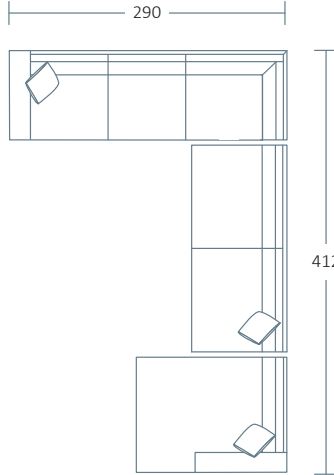

DIMENSIONS (CM)

L 105 x D 97 x H 85
 Chair

L 209 x D 97 x H 85
 2.5 Seater

L 239 x D 97 x H 85
 3 Seater

L 290 x D 97 x H 85
 4 Seater

L 80 x D 97 x H 44
 Ottoman

DIMENSIONS (CM)

L 105 x D 175 x H 85
Medium Chaise (LF/RF)

L 217 x D 97 x H 85
3 Seater 1 Arm (LF/RF)

L 268 x D 97 x H 85
4 Seater 1 Arm (LF/RF)

L 187 x D 97 x H 85
2.5 Seater Corner
No Arm (LF/RF)

L 217 x D 97 x H 85
3 Seater Corner
No Arm (LF/RF)

L 268 x D 97 x H 85
4 Seater Corner
No Arm (LF/RF)

L 209 x D 97 x H 85
2.5 Seater Corner
1 Arm (LF/RF)

L 239 x D 97 x H 85
3 Seater Corner
1 Arm (LF/RF)

L 290 x D 97 x H 85
4 Seater Corner
1 Arm (LF/RF)

MODULAR EXAMPLES

COMBINATION 1
4 Seater 1 Arm (LF)
Large Chaise (RF)

COMBINATION 2
3 Seater 1 Arm (LF)
3 Seater Corner No Arm

COMBINATION 3
4 Seater Corner 1 Arm LF
3 Seater 1 Arm RF

COMBINATION 4
4 Seater Corner 1 Arm LF
3 Seater Bench
Large Chaise RF

COMBINATION 5
Ottoman
3 Seater Corner No Arm LF
4 Seater Bench
Chaise Medium RF