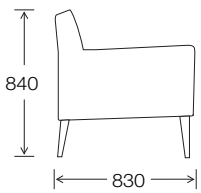

GRANDE SIDE VIEW