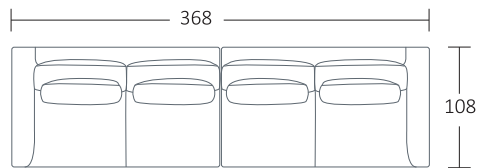

SIDE VIEW (CM)

Seat Height	Seat Depth	Back Height	Arm Height	Leg Height	Scatter Size
40	53	60	60	4	

DIMENSIONS (CM)

L 205 x D 108 x H 79
2.5 Seater

L 225 x D 108 x H 79
3 Seater

L 245 x D 108 x H 79
3.5 Seater

L 265 x D 108 x H 79
4 Seater

L 108 x D 108 x H 42
Ottoman Square

DIMENSIONS (CM)

L 164 x D 108 x H 79
2.5 Seater Bench

L 184 x D 108 x H 79
3 Seater Bench

L 204 x D 108 x H 79
3.5 Seater Bench

L 224 x D 108 x H 79
4 Seater Bench

L 184 x D 108 x H 79
2.5 Seater 1 Arm (LF/RF)

L 204 x D 108 x H 79
3 Seater 1 Arm (LF/RF)

L 224 x D 108 x H 79
3.5 Seater 1 Arm (LF/RF)

L 244 x D 108 x H 79
4 Seater 1 Arm (LF/RF)

L 122 x D 158 x H 79
Chaise (LF/RF)

MODULAR EXAMPLES

COMBINATION 1
3.5 Seater 1 Arm (LF)
Chaise (RF)

COMBINATION 2
2.5 Seater 1 Arm (LF)
2.5 Seater 1 Arm (RF)

COMBINATION 3
4 Seater 1 Arm (LF)
Chaise (RF)