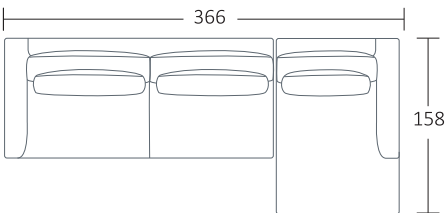

SIDE VIEW (CM)

Seat Height	Seat Depth	Back Height	Arm Height	Leg Height	Scatter Size
40	53	60	60	4	

DIMENSIONS (CM)

L 205 x D 108 x H 79
2.5 Seater

L 225 x D 108 x H 79
3 Seater

L 245 x D 108 x H 79
3.5 Seater

L 265 x D 108 x H 79
4 Seater

L 108 x D 108 x H 42
Ottoman Square

DIMENSIONS (CM)

L 164 x D 108 x H 79
2.5 Seater Bench

L 184 x D 108 x H 79
3 Seater Bench

L 204 x D 108 x H 79
3.5 Seater Bench

L 224 x D 108 x H 79
4 Seater Bench

L 184 x D 108 x H 79
2.5 Seater 1 Arm (LF/RF)

L 204 x D 108 x H 79
3 Seater 1 Arm (LF/RF)

L 224 x D 108 x H 79
3.5 Seater 1 Arm (LF/RF)

L 244 x D 108 x H 79
4 Seater 1 Arm (LF/RF)

L 122 x D 158 x H 79
Chaise (LF/RF)

MODULAR EXAMPLES

COMBINATION 1
3.5 Seater 1 Arm (LF)
Chaise (RF)

COMBINATION 2
2.5 Seater 1 Arm (LF)
2.5 Seater 1 Arm (RF)

COMBINATION 3
4 Seater 1 Arm (LF)
Chaise (RF)