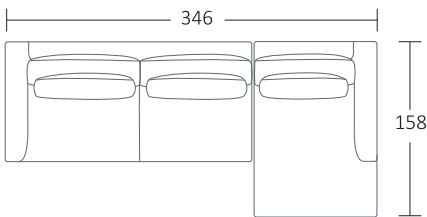

SIDE VIEW (CM)

Seat Height	Seat Depth	Back Height	Arm Height	Leg Height	Scatter Size
40	53	60	60	4	

DIMENSIONS (CM)

L 205 x D 108 x H 79
2.5 Seater

L 225 x D 108 x H 79
3 Seater

L 245 x D 108 x H 79
3.5 Seater

L 265 x D 108 x H 79
4 Seater

L 108 x D 108 x H 42
Ottoman Square

DIMENSIONS (CM)

L 164 x D 108 x H 79
2.5 Seater Bench

L 184 x D 108 x H 79
3 Seater Bench

L 204 x D 108 x H 79
3.5 Seater Bench

L 224 x D 108 x H 79
4 Seater Bench

L 184 x D 108 x H 79
2.5 Seater 1 Arm (LF/RF)

L 204 x D 108 x H 79
3 Seater 1 Arm (LF/RF)

L 224 x D 108 x H 79
3.5 Seater 1 Arm (LF/RF)

L 244 x D 108 x H 79
4 Seater 1 Arm (LF/RF)

L 122 x D 158 x H 79
Chaise (LF/RF)

MODULAR EXAMPLES

COMBINATION 1
3.5 Seater 1 Arm (LF)
Chaise (RF)

COMBINATION 2
2.5 Seater 1 Arm (LF)
2.5 Seater 1 Arm (RF)

COMBINATION 3
4 Seater 1 Arm (LF)
Chaise (RF)