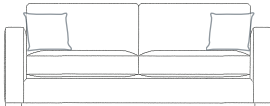

| | | | | | |
|-------------|------------|-------------|------------|------------|--------------|
| Seat Height | Seat Depth | Back Height | Arm Height | Leg Height | Scatter Size |
| 42 | 63 | 62 | 62 | 4 | 50 x 50 cm |

DIMENSIONS (CM)

L 256 x D 107 x H 80
 4 Seater

L 236 x D 107 x H 80
 3.5 Seater

L 206 x D 107 x H 80
 3 Seater

L 176 x D 107 x H 80
 2.5 Seater

L 156 x D 107 x H 80
 2 Seater

L 96 x D 107 x H 80
 Chair Plus