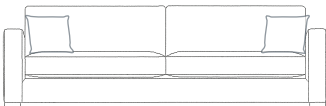

Molmic Feather Comfort Wrap
 Option - Molmic Comfort Support

BACK CUSHION

Molmic Feather Blend

UPHOLSTERY

Fabric fully upholstered

SCATTER
 FEET

Feather - plain
 Timber legs

SIDE VIEW (CM)

| | | | | | |
|-------------|------------|-------------|------------|------------|--------------|
| Seat Height | Seat Depth | Back Height | Arm Height | Leg Height | Scatter Size |
| 42 | 63 | 62 | 62 | 4 | 50 x 50 cm |

DIMENSIONS (CM)

L 256 x D 107 x H 80
 4 Seater

L 236 x D 107 x H 80
 3.5 Seater

L 206 x D 107 x H 80
 3 Seater

L 176 x D 107 x H 80
 2.5 Seater

L 156 x D 107 x H 80
 2 Seater

L 96 x D 107 x H 80
 Chair Plus