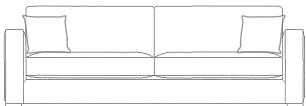

Molmic Feather Comfort Wrap
 Option - Molmic Comfort Support

BACK CUSHION

Molmic Feather Blend

UPHOLSTERY

Fabric fully upholstered

SCATTER
 FEET

Feather - plain
 Timber legs

SIDE VIEW (CM)

| | | | | | |
|-------------|------------|-------------|------------|------------|--------------|
| Seat Height | Seat Depth | Back Height | Arm Height | Leg Height | Scatter Size |
| 42 | 63 | 62 | 62 | 4 | 50 x 50 cm |

DIMENSIONS (CM)

L 256 x D 107 x H 80
 4 Seater

L 236 x D 107 x H 80
 3.5 Seater

L 206 x D 107 x H 80
 3 Seater

L 176 x D 107 x H 80
 2.5 Seater

L 156 x D 107 x H 80
 2 Seater

L 96 x D 107 x H 80
 Chair Plus