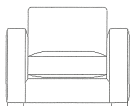

| | | | | | |
|-------------|------------|-------------|------------|------------|--------------|
| Seat Height | Seat Depth | Back Height | Arm Height | Leg Height | Scatter Size |
| 42 | 63 | 62 | 62 | 4 | 50 x 50 cm |

DIMENSIONS (CM)

L 256 x D 107 x H 80
 4 Seater

L 236 x D 107 x H 80
 3.5 Seater

L 206 x D 107 x H 80
 3 Seater

L 176 x D 107 x H 80
 2.5 Seater

L 156 x D 107 x H 80
 2 Seater

L 96 x D 107 x H 80
 Chair Plus