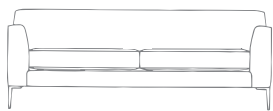

| | | |
|----------|---|-------------------------|
| FEATURES | Environmentally friendly FSC certified solid timber frame | No sag steel suspension |
| | Legs removable for ease of delivery | |

| | | | |
|--------------|--|--------|---|
| SEAT CUSHION | Molmic Comfort Support Option - Molmic Luxura Seat | LUMBAR | Chair only - Feather-pinned |
| UPHOLSTERY | Leather fully upholstered Option - Fabric fully upholstered | FEET | Black-nickel plated metal legs Option - Turned timber legs - conical |

SIDE VIEW (CM)

| | | | | |
|-------------|------------|-------------|------------|------------|
| Seat Height | Seat Depth | Back Height | Arm Height | Leg Height |
| 44 | 56 | 74 | 64 | 17 |

DIMENSIONS (CM)

L 197 x D 86 x H 74
3 Seater

L 177 x D 86 x H 74
2.5 Seater

L 157 x D 86 x H 74
2 Seater

L 85 x D 86 x H 74
Chair

L 85 x D 60 x H 44
Ottoman Rectangle