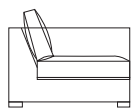

SIDE VIEW (CM)

Seat Height	Seat Depth	Back Height	Arm Height	Leg Height	Scatter size
42	65	71	71	4	55cm Square

DIMENSIONS (CM)

L 242 x D 107 x H 87

4 Seater

L 222 x D 107 x H 87

3 Seater

L 202 x D 107 x H 87

DIMENSIONS (CM)

L 202 x D 107 x H 87  
3 Seater 1 Arm (LF/RF)

L 182 x D 107 x H 87  
2.5 Seater 1 Arm (LF/RF)

L 162 x D 107 x H 87  
2 Seater 1 Arm (LF/RF)

L 122 x D 107 x H 87  
Single 1 Arm (LF/RF)

L 180 x H 107 x D 87  
3 Seater Bench

L 160 x H 107 x D 87  
2.5 Seater Bench

L 140 x H 107 x D 87  
2 Seater Bench

L 100 x H 107 D 87  
Single Bench

L 107 x D 107 x H 87  
Corner

L 170 x D 144 x H 87  
Curve 1 Arm (LF)

L 170 x D 144 x H 87  
Curve 1 Arm (RF)

Ottoman D-End (LF)      Ottoman D-End (RF)  
 Single Bench Corner  
 3 Seater Bench

2.5 Seater 1 Arm (LF)  
 Corner  
 3 Seater Bench  
 Ottoman D-End (RF)

2 Seater 1 Arm (LF)      2 Seater 1 Arm (RF)  
 Corner  
 3 Seater Bench  
 Corner