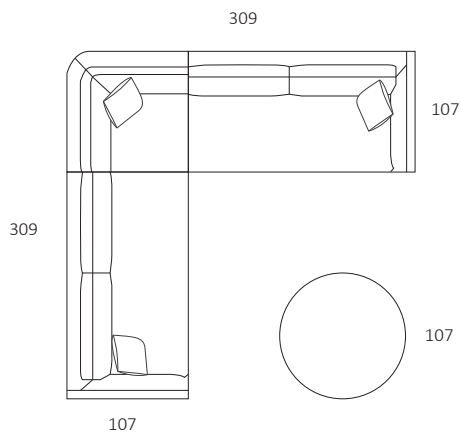

SIDE VIEW (CM)

Seat Height	Seat Depth	Back Height	Arm Height	Leg Height	Scatter size
42	65	71	71	4	55cm Square

DIMENSIONS (CM)

L 242 x D 107 x H 87

4 Seater

L 222 x D 107 x H 87

3 Seater

L 202 x D 107 x H 87

DIMENSIONS (CM)

L 202 x D 107 x H 87  
3 Seater 1 Arm (LF/RF)

L 182 x D 107 x H 87  
2.5 Seater 1 Arm (LF/RF)

L 162 x D 107 x H 87  
2 Seater 1 Arm (LF/RF)

L 122 x D 107 x H 87  
Single 1 Arm (LF/RF)

L 180 x H 107 x D 87  
3 Seater Bench

L 160 x H 107 x D 87  
2.5 Seater Bench

L 140 x H 107 x D 87  
2 Seater Bench

L 100 x H 107 D 87  
Single Bench

L 107 x D 107 x H 87  
Corner

L 170 x D 144 x H 87  
Curve 1 Arm (LF)

L 170 x D 144 x H 87  
Curve 1 Arm (RF)

MODULAR COMBINATIONS

3 Seater 1 Arm (LF)  
Curved 1 Arm (RF)

Curved 1 Arm (LF)  
Curved 1 Arm (RF)

Curved 1 Arm (LF)  
Single Bench  
Curved 1 Arm (RF)

Curved 1 Arm (LF)  
3 Seater Bench  
Curved 1 Arm (RF)