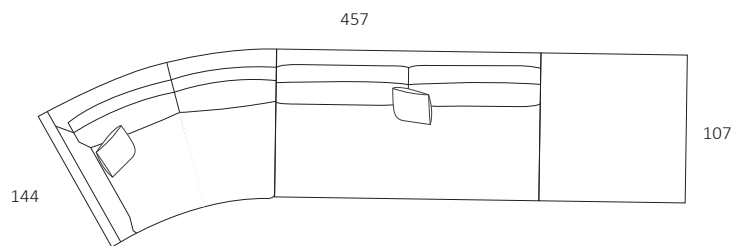

DIMENSIONS (CM)

L 202 x D 107 x H 87  
3 Seater 1 Arm (LF/RF)

L 182 x D 107 x H 87  
2.5 Seater 1 Arm (LF/RF)

L 162 x D 107 x H 87  
2 Seater 1 Arm (LF/RF)

L 122 x D 107 x H 87  
Single 1 Arm (LF/RF)

L 180 x H 107 x D 87  
3 Seater Bench

MODULAR COMBINATIONS

3 Seater 1 Arm (LF)  
Curved 1 Arm (RF)

Curved 1 Arm (LF)  
Curved 1 Arm (RF)

Curved 1 Arm (LF)  
Single Bench  
Curved 1 Arm (RF)

Curved 1 Arm (LF)  
3 Seater Bench  
Curved 1 Arm (RF)

3 Seater 1 Arm (LF)  
Corner  
3 Seater 1 Arm (RF)  
Ottoman Circle

Ottoman D-End (LF)      Ottoman Circle  
Single Bench x5  
Corner x2  
Ottoman D-End (RF)

**NOTE: No alterations available**

Refer to Molmic website for Timber Stains and Powdercoat colours.  
All designs remain the intellectual property of Molmic Furniture.  
Improvements or alterations to design, construct or dimensions may occur without notice.  
Molmic PTY LTD ABN 35 400 631 463

Ottoman D-End (LF)      Ottoman D-End (RF)  
 Single Bench Corner  
 3 Seater Bench

2.5 Seater 1 Arm (LF)  
 Corner  
 3 Seater Bench  
 Ottoman D-End (RF)

2 Seater 1 Arm (LF)      2 Seater 1 Arm (RF)  
 Corner  
 3 Seater Bench  
 Corner