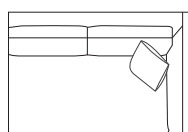

SIDE VIEW (CM)

Seat Height	Seat Depth	Back Height	Arm Height	Leg Height	Scatter size
42	65	71	71	4	55cm Square

DIMENSIONS (CM)

L 242 x D 107 x H 87

4 Seater

L 222 x D 107 x H 87

3 Seater

L 202 x D 107 x H 87

DIMENSIONS (CM)

L 202 x D 107 x H 87  
3 Seater 1 Arm (LF/RF)

L 182 x D 107 x H 87  
2.5 Seater 1 Arm (LF/RF)

L 162 x D 107 x H 87  
2 Seater 1 Arm (LF/RF)

L 122 x D 107 x H 87  
Single 1 Arm (LF/RF)

L 180 x H 107 x D 87  
3 Seater Bench

L 160 x H 107 x D 87  
2.5 Seater Bench

L 140 x H 107 x D 87  
2 Seater Bench

L 100 x H 107 D 87  
Single Bench

L 107 x D 107 x H 87  
Corner

L 170 x D 144 x H 87  
Curve 1 Arm (LF)

L 170 x D 144 x H 87  
Curve 1 Arm (RF)