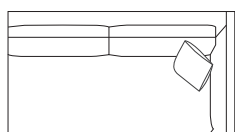

SIDE VIEW (CM)

Seat Height	Seat Depth	Back Height	Arm Height	Leg Height	Scatter size
42	65	71	71	4	55cm Square

DIMENSIONS (CM)

L 242 x D 107 x H 87

4 Seater

L 222 x D 107 x H 87

3 Seater

L 202 x D 107 x H 87

DIMENSIONS (CM)

L 202 x D 107 x H 87  
3 Seater 1 Arm (LF/RF)

L 182 x D 107 x H 87  
2.5 Seater 1 Arm (LF/RF)

L 162 x D 107 x H 87  
2 Seater 1 Arm (LF/RF)

L 122 x D 107 x H 87  
Single 1 Arm (LF/RF)

L 180 x H 107 x D 87  
3 Seater Bench

L 160 x H 107 x D 87  
2.5 Seater Bench

L 140 x H 107 x D 87  
2 Seater Bench

L 100 x H 107 D 87  
Single Bench

L 107 x D 107 x H 87  
Corner

L 170 x D 144 x H 87  
Curve 1 Arm (LF)

L 170 x D 144 x H 87  
Curve 1 Arm (RF)