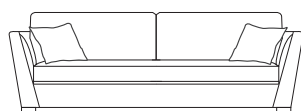

SIDE VIEW (CM)

Seat Height	Seat Depth	Back Height	Arm Height	Leg Height	Scatter size
42	65	71	71	4	55cm Square

DIMENSIONS (CM)

L 242 x D 107 x H 87

4 Seater

L 222 x D 107 x H 87

3 Seater

L 202 x D 107 x H 87

DIMENSIONS (CM)

L 202 x D 107 x H 87  
3 Seater 1 Arm (LF/RF)

L 182 x D 107 x H 87  
2.5 Seater 1 Arm (LF/RF)

L 162 x D 107 x H 87  
2 Seater 1 Arm (LF/RF)

L 122 x D 107 x H 87  
Single 1 Arm (LF/RF)

L 180 x H 107 x D 87  
3 Seater Bench

L 160 x H 107 x D 87  
2.5 Seater Bench

L 140 x H 107 x D 87  
2 Seater Bench

L 100 x H 107 D 87  
Single Bench

L 107 x D 107 x H 87  
Corner

L 170 x D 144 x H 87  
Curve 1 Arm (LF)

L 170 x D 144 x H 87  
Curve 1 Arm (RF)