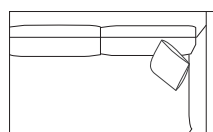

SIDE VIEW (CM)

Seat Height	Seat Depth	Back Height	Arm Height	Leg Height	Scatter size
42	65	71	71	4	55cm Square

DIMENSIONS (CM)

L 242 x D 107 x H 87

4 Seater

L 222 x D 107 x H 87

3 Seater

L 202 x D 107 x H 87

DIMENSIONS (CM)

L 202 x D 107 x H 87  
3 Seater 1 Arm (LF/RF)

L 182 x D 107 x H 87  
2.5 Seater 1 Arm (LF/RF)

L 162 x D 107 x H 87  
2 Seater 1 Arm (LF/RF)

L 122 x D 107 x H 87  
Single 1 Arm (LF/RF)

L 180 x H 107 x D 87  
3 Seater Bench

L 160 x H 107 x D 87  
2.5 Seater Bench

L 140 x H 107 x D 87  
2 Seater Bench

L 100 x H 107 D 87  
Single Bench

L 107 x D 107 x H 87  
Corner

L 170 x D 144 x H 87  
Curve 1 Arm (LF)

L 170 x D 144 x H 87  
Curve 1 Arm (RF)