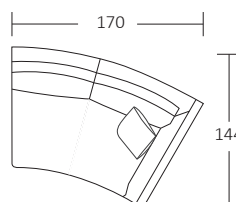

SIDE VIEW (CM)

Seat Height	Seat Depth	Back Height	Arm Height	Leg Height	Scatter size
42	65	71	71	4	55cm Square

DIMENSIONS (CM)

L 242 x D 107 x H 87

4 Seater

L 222 x D 107 x H 87

3 Seater

L 202 x D 107 x H 87

DIMENSIONS (CM)

L 202 x D 107 x H 87  
3 Seater 1 Arm (LF/RF)

L 182 x D 107 x H 87  
2.5 Seater 1 Arm (LF/RF)

L 162 x D 107 x H 87  
2 Seater 1 Arm (LF/RF)

L 122 x D 107 x H 87  
Single 1 Arm (LF/RF)

L 180 x H 107 x D 87  
3 Seater Bench

L 160 x H 107 x D 87  
2.5 Seater Bench

L 140 x H 107 x D 87  
2 Seater Bench

L 100 x H 107 D 87  
Single Bench

L 107 x D 107 x H 87  
Corner

L 170 x D 144 x H 87  
Curve 1 Arm (LF)

L 170 x D 144 x H 87  
Curve 1 Arm (RF)

L 107 x D 107 x H 42  
Ottoman Square

L 107 x D 107 x H 42  
Ottoman D-End (LF/RF)

L 107 x D 107 x H 42  
Ottoman Circle

**NOTE: No alterations available**

Refer to Molmic website for Timber Stains and Powdercoat colours.  
All designs remain the intellectual property of Molmic Furniture.  
Improvements or alterations to design, construct or dimensions may occur without notice.  
Molmic PTY LTD ABN 35 400 631 463