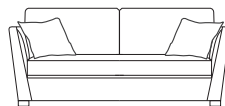

SIDE VIEW (CM)

Seat Height	Seat Depth	Back Height	Arm Height	Leg Height	Scatter size
42	65	71	71	4	55cm Square

DIMENSIONS (CM)

L 242 x D 107 x H 87

4 Seater

L 222 x D 107 x H 87

3 Seater

L 202 x D 107 x H 87

DIMENSIONS (CM)

L 202 x D 107 x H 87  
3 Seater 1 Arm (LF/RF)

L 182 x D 107 x H 87  
2.5 Seater 1 Arm (LF/RF)

L 162 x D 107 x H 87  
2 Seater 1 Arm (LF/RF)

L 122 x D 107 x H 87  
Single 1 Arm (LF/RF)

L 180 x H 107 x D 87  
3 Seater Bench

L 160 x H 107 x D 87  
2.5 Seater Bench

L 140 x H 107 x D 87  
2 Seater Bench

L 100 x H 107 D 87  
Single Bench

L 107 x D 107 x H 87  
Corner

L 170 x D 144 x H 87  
Curve 1 Arm (LF)

L 170 x D 144 x H 87  
Curve 1 Arm (RF)