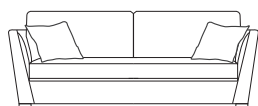

SIDE VIEW (CM)

Seat Height	Seat Depth	Back Height	Arm Height	Leg Height	Scatter size
42	65	71	71	4	55cm Square

DIMENSIONS (CM)

L 242 x D 107 x H 87

4 Seater

L 222 x D 107 x H 87

3 Seater

L 202 x D 107 x H 87

DIMENSIONS (CM)

L 202 x D 107 x H 87  
3 Seater 1 Arm (LF/RF)

L 182 x D 107 x H 87  
2.5 Seater 1 Arm (LF/RF)

L 162 x D 107 x H 87  
2 Seater 1 Arm (LF/RF)

L 122 x D 107 x H 87  
Single 1 Arm (LF/RF)

L 180 x H 107 x D 87  
3 Seater Bench

L 160 x H 107 x D 87  
2.5 Seater Bench

L 140 x H 107 x D 87  
2 Seater Bench

L 100 x H 107 D 87  
Single Bench

L 107 x D 107 x H 87  
Corner

L 170 x D 144 x H 87  
Curve 1 Arm (LF)

L 170 x D 144 x H 87  
Curve 1 Arm (RF)