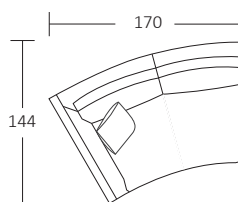

SIDE VIEW (CM)

Seat Height	Seat Depth	Back Height	Arm Height	Leg Height	Scatter size
42	65	71	71	4	55cm Square

DIMENSIONS (CM)

L 242 x D 107 x H 87

4 Seater

L 222 x D 107 x H 87

3 Seater

L 202 x D 107 x H 87

DIMENSIONS (CM)

L 202 x D 107 x H 87  
3 Seater 1 Arm (LF/RF)

L 182 x D 107 x H 87  
2.5 Seater 1 Arm (LF/RF)

L 162 x D 107 x H 87  
2 Seater 1 Arm (LF/RF)

L 122 x D 107 x H 87  
Single 1 Arm (LF/RF)

L 180 x H 107 x D 87  
3 Seater Bench

L 160 x H 107 x D 87  
2.5 Seater Bench

L 140 x H 107 x D 87  
2 Seater Bench

L 100 x H 107 D 87  
Single Bench

L 107 x D 107 x H 87  
Corner

L 170 x D 144 x H 87  
Curve 1 Arm (LF)

L 170 x D 144 x H 87  
Curve 1 Arm (RF)

L 107 x D 107 x H 42  
Ottoman Square

L 107 x D 107 x H 42  
Ottoman D-End (LF/RF)

L 107 x D 107 x H 42  
Ottoman Circle

**NOTE: No alterations available**

Refer to Molmic website for Timber Stains and Powdercoat colours.  
All designs remain the intellectual property of Molmic Furniture.  
Improvements or alterations to design, construct or dimensions may occur without notice.  
Molmic PTY LTD ABN 35 400 631 463