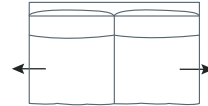

SIDE VIEW (CM)

Seat Height	Seat Depth	Back Height	Arm Height	Leg Height	Scatter Size
43	60	64	53	4	70 x 60cm

DIMENSIONS (CM)

L 273 x D 98 x H 88
4 Seater

L 253 x D 98 x H 88
3 Seater

L 233 x D 98 x H 88
2.5 Seater

L 102 x D 74 x H 43
Ottoman Rectangle

DIMENSIONS (CM)

L 238 x D 98 x H 88
4 Seater 1 Arm (LF/RF)

L 218 x D 98 x H 88
3 Seater 1 Arm (LF/RF)

L 198 x D 98 x H 88
2.5 Seater 1 Arm (LF/RF)

L 202 x D 98 x H 88
4 Seater Bench

L 182 x D 98 x H 88
3 Seater Bench

L 162 x D 98 x H 88
2.5 Seater Bench

L 98 x D 98 x H 88
Corner (LF/RF)

L 126 x D 170 x H 88
Chaise (LF/RF)

MODULAR EXAMPLES

COMBINATION 1
3 Seater 1 Arm (LF)
Chaise (RF)

COMBINATION 2
4 Seater 1 Arm (LF)
Corner
2.5 Seater 1 Arm (RF)