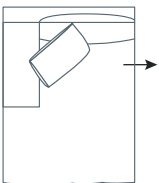

SIDE VIEW (CM)

Seat Height	Seat Depth	Back Height	Arm Height	Leg Height	Scatter Size
43	60	64	53	4	70 x 60cm

DIMENSIONS (CM)

L 273 x D 98 x H 88
4 Seater

L 253 x D 98 x H 88
3 Seater

L 233 x D 98 x H 88
2.5 Seater

L 102 x D 74 x H 43
Ottoman Rectangle

DIMENSIONS (CM)

L 238 x D 98 x H 88
4 Seater 1 Arm (LF/RF)

L 218 x D 98 x H 88
3 Seater 1 Arm (LF/RF)

L 198 x D 98 x H 88
2.5 Seater 1 Arm (LF/RF)

L 202 x D 98 x H 88
4 Seater Bench

L 182 x D 98 x H 88
3 Seater Bench

L 162 x D 98 x H 88
2.5 Seater Bench

L 98 x D 98 x H 88
Corner (LF/RF)

L 126 x D 170 x H 88
Chaise (LF/RF)

MODULAR EXAMPLES

COMBINATION 1
3 Seater 1 Arm (LF)
Chaise (RF)

COMBINATION 2
4 Seater 1 Arm (LF)
Corner
2.5 Seater 1 Arm (RF)