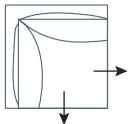

SIDE VIEW (CM)

Seat Height	Seat Depth	Back Height	Arm Height	Leg Height	Scatter Size
43	60	64	53	4	70 x 60cm

DIMENSIONS (CM)

L 273 x D 98 x H 88
4 Seater

L 253 x D 98 x H 88
3 Seater

L 233 x D 98 x H 88
2.5 Seater

L 102 x D 74 x H 43
Ottoman Rectangle

DIMENSIONS (CM)

L 238 x D 98 x H 88
4 Seater 1 Arm (LF/RF)

L 218 x D 98 x H 88
3 Seater 1 Arm (LF/RF)

L 198 x D 98 x H 88
2.5 Seater 1 Arm (LF/RF)

L 202 x D 98 x H 88
4 Seater Bench

L 182 x D 98 x H 88
3 Seater Bench

L 162 x D 98 x H 88
2.5 Seater Bench

L 98 x D 98 x H 88
Corner (LF/RF)

L 126 x D 170 x H 88
Chaise (LF/RF)

MODULAR EXAMPLES

COMBINATION 1
3 Seater 1 Arm (LF)
Chaise (RF)

COMBINATION 2
4 Seater 1 Arm (LF)
Corner
2.5 Seater 1 Arm (RF)