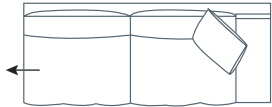

SIDE VIEW (CM)

Seat Height	Seat Depth	Back Height	Arm Height	Leg Height	Scatter Size
43	60	64	53	4	70 x 60cm

DIMENSIONS (CM)

L 273 x D 98 x H 88
4 Seater

L 253 x D 98 x H 88
3 Seater

L 233 x D 98 x H 88
2.5 Seater

L 102 x D 74 x H 43
Ottoman Rectangle

DIMENSIONS (CM)

L 238 x D 98 x H 88
4 Seater 1 Arm (LF/RF)

L 218 x D 98 x H 88
3 Seater 1 Arm (LF/RF)

L 198 x D 98 x H 88
2.5 Seater 1 Arm (LF/RF)

L 202 x D 98 x H 88
4 Seater Bench

L 182 x D 98 x H 88
3 Seater Bench

L 162 x D 98 x H 88
2.5 Seater Bench

L 98 x D 98 x H 88
Corner (LF/RF)

L 126 x D 170 x H 88
Chaise (LF/RF)

MODULAR EXAMPLES

COMBINATION 1
3 Seater 1 Arm (LF)
Chaise (RF)

COMBINATION 2
4 Seater 1 Arm (LF)
Corner
2.5 Seater 1 Arm (RF)