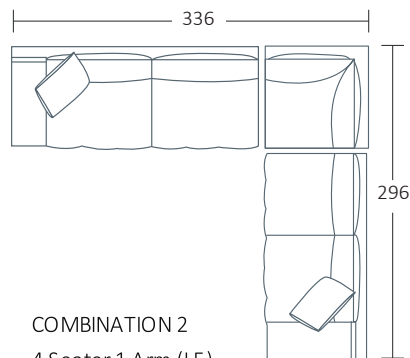

SIDE VIEW (CM)

Seat Height	Seat Depth	Back Height	Arm Height	Leg Height	Scatter Size
43	60	64	53	4	70 x 60cm

DIMENSIONS (CM)

L 273 x D 98 x H 88
4 Seater

L 253 x D 98 x H 88
3 Seater

L 233 x D 98 x H 88
2.5 Seater

L 102 x D 74 x H 43
Ottoman Rectangle

DIMENSIONS (CM)

L 238 x D 98 x H 88
4 Seater 1 Arm (LF/RF)

L 218 x D 98 x H 88
3 Seater 1 Arm (LF/RF)

L 198 x D 98 x H 88
2.5 Seater 1 Arm (LF/RF)

L 202 x D 98 x H 88
4 Seater Bench

L 182 x D 98 x H 88
3 Seater Bench

L 162 x D 98 x H 88
2.5 Seater Bench

L 98 x D 98 x H 88
Corner (LF/RF)

L 126 x D 170 x H 88
Chaise (LF/RF)

MODULAR EXAMPLES

COMBINATION 1
3 Seater 1 Arm (LF)
Chaise (RF)

COMBINATION 2
4 Seater 1 Arm (LF)
Corner
2.5 Seater 1 Arm (RF)