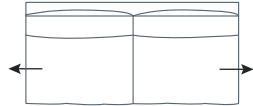

SIDE VIEW (CM)

Seat Height	Seat Depth	Back Height	Arm Height	Leg Height	Scatter Size
43	60	64	53	4	70 x 60cm

DIMENSIONS (CM)

L 273 x D 98 x H 88
4 Seater

L 253 x D 98 x H 88
3 Seater

L 233 x D 98 x H 88
2.5 Seater

L 102 x D 74 x H 43
Ottoman Rectangle

DIMENSIONS (CM)

L 238 x D 98 x H 88
4 Seater 1 Arm (LF/RF)

L 218 x D 98 x H 88
3 Seater 1 Arm (LF/RF)

L 198 x D 98 x H 88
2.5 Seater 1 Arm (LF/RF)

L 202 x D 98 x H 88
4 Seater Bench

L 182 x D 98 x H 88
3 Seater Bench

L 162 x D 98 x H 88
2.5 Seater Bench

L 98 x D 98 x H 88
Corner (LF/RF)

L 126 x D 170 x H 88
Chaise (LF/RF)

MODULAR EXAMPLES

COMBINATION 1
3 Seater 1 Arm (LF)
Chaise (RF)

COMBINATION 2
4 Seater 1 Arm (LF)
Corner
2.5 Seater 1 Arm (RF)