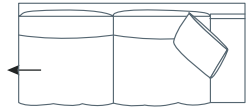

SIDE VIEW (CM)

Seat Height	Seat Depth	Back Height	Arm Height	Leg Height	Scatter Size
43	60	64	53	4	70 x 60cm

DIMENSIONS (CM)

L 273 x D 98 x H 88
4 Seater

L 253 x D 98 x H 88
3 Seater

L 233 x D 98 x H 88
2.5 Seater

L 102 x D 74 x H 43
Ottoman Rectangle

DIMENSIONS (CM)

L 238 x D 98 x H 88
4 Seater 1 Arm (LF/RF)

L 218 x D 98 x H 88
3 Seater 1 Arm (LF/RF)

L 198 x D 98 x H 88
2.5 Seater 1 Arm (LF/RF)

L 202 x D 98 x H 88
4 Seater Bench

L 182 x D 98 x H 88
3 Seater Bench

L 162 x D 98 x H 88
2.5 Seater Bench

L 98 x D 98 x H 88
Corner (LF/RF)

L 126 x D 170 x H 88
Chaise (LF/RF)

MODULAR EXAMPLES

COMBINATION 1
3 Seater 1 Arm (LF)
Chaise (RF)

COMBINATION 2
4 Seater 1 Arm (LF)
Corner
2.5 Seater 1 Arm (RF)