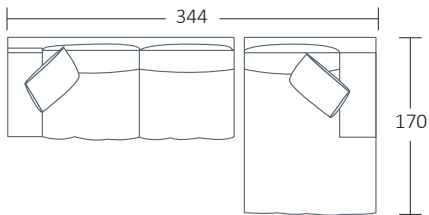

SIDE VIEW (CM)

Seat Height	Seat Depth	Back Height	Arm Height	Leg Height	Scatter Size
43	60	64	53	4	70 x 60cm

DIMENSIONS (CM)

L 273 x D 98 x H 88
4 Seater

L 253 x D 98 x H 88
3 Seater

L 233 x D 98 x H 88
2.5 Seater

L 102 x D 74 x H 43
Ottoman Rectangle

DIMENSIONS (CM)

L 238 x D 98 x H 88
4 Seater 1 Arm (LF/RF)

L 218 x D 98 x H 88
3 Seater 1 Arm (LF/RF)

L 198 x D 98 x H 88
2.5 Seater 1 Arm (LF/RF)

L 202 x D 98 x H 88
4 Seater Bench

L 182 x D 98 x H 88
3 Seater Bench

L 162 x D 98 x H 88
2.5 Seater Bench

L 98 x D 98 x H 88
Corner (LF/RF)

L 126 x D 170 x H 88
Chaise (LF/RF)

MODULAR EXAMPLES

COMBINATION 1
3 Seater 1 Arm (LF)
Chaise (RF)

COMBINATION 2
4 Seater 1 Arm (LF)
Corner
2.5 Seater 1 Arm (RF)