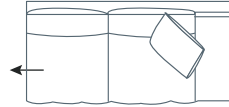

SIDE VIEW (CM)

Seat Height	Seat Depth	Back Height	Arm Height	Leg Height	Scatter Size
43	60	64	53	4	70 x 60cm

DIMENSIONS (CM)

L 273 x D 98 x H 88
4 Seater

L 253 x D 98 x H 88
3 Seater

L 233 x D 98 x H 88
2.5 Seater

L 102 x D 74 x H 43
Ottoman Rectangle

DIMENSIONS (CM)

L 238 x D 98 x H 88
4 Seater 1 Arm (LF/RF)

L 218 x D 98 x H 88
3 Seater 1 Arm (LF/RF)

L 198 x D 98 x H 88
2.5 Seater 1 Arm (LF/RF)

L 202 x D 98 x H 88
4 Seater Bench

L 182 x D 98 x H 88
3 Seater Bench

L 162 x D 98 x H 88
2.5 Seater Bench

L 98 x D 98 x H 88
Corner (LF/RF)

L 126 x D 170 x H 88
Chaise (LF/RF)

MODULAR EXAMPLES

COMBINATION 1
3 Seater 1 Arm (LF)
Chaise (RF)

COMBINATION 2
4 Seater 1 Arm (LF)
Corner
2.5 Seater 1 Arm (RF)