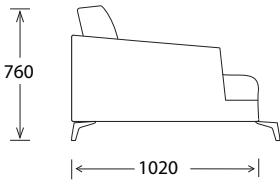

DIMENSIONS

ELEMENTS

- A - 4 seater
- B - 3.5 seater
- C - 3 seater
- D - 2.5 seater
- E - Chair
- F - Bench ottoman
- G - Large ottoman
- H - Small ottoman

SIDE VIEW

OTTOMAN

SCATTER

STANDARD FEATURES

Frame	Solid timber frame using renewable hardwood
Seat base	Steel sprung suspension
Back cushion	Cushion
Seat cushions	Cushion
Leg base	Metal leg powder coat (3 colours available)
Ottoman	Fixed top
Scatters	Plain, 2 x sofa / 1 x chair