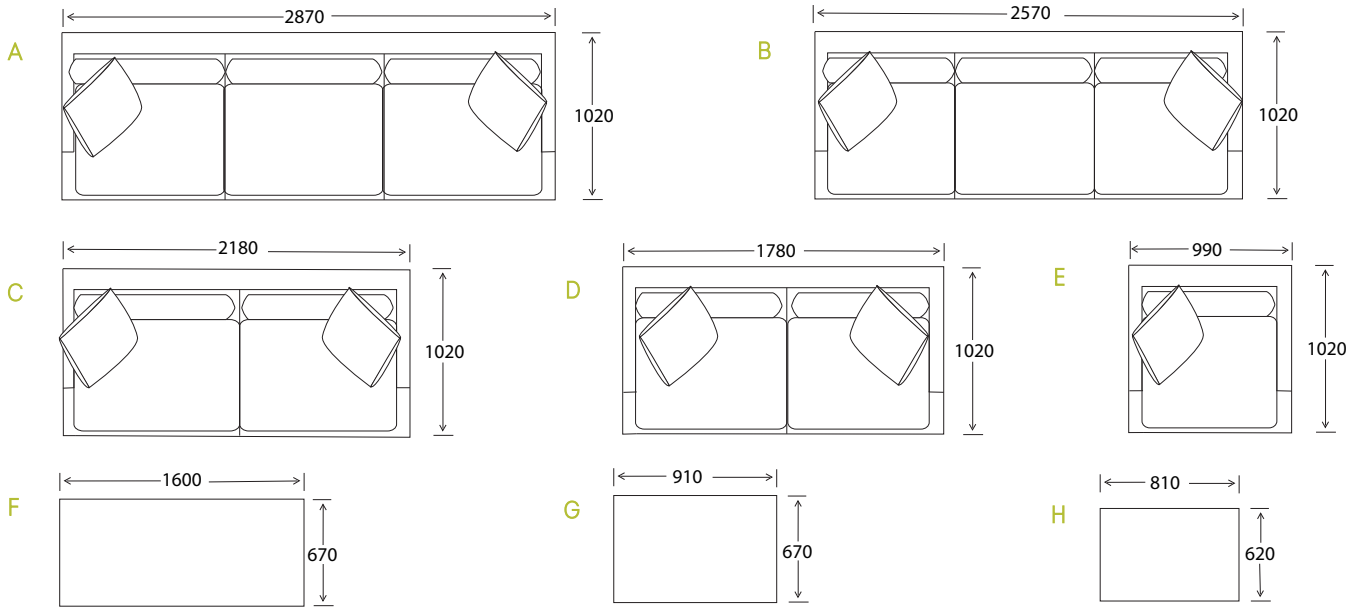

Oliver Deep Pictured

OLIVER

FEATURES

This contemporary yet masculine sofa appears to float in its environment with new design powder coat metal legs and slim profile seat cushions.

A perfect vehicle for aniline leather, and heavy textured plain fabrics. The 'bachelor' Oliver sofa won't remain single for long.

DIMENSIONS

ELEMENTS

- A - 4 seater
- B - 3.5 seater
- C - 3 seater
- D - 2.5 seater
- E - Chair
- F - Bench ottoman
- G - Large ottoman
- H - Small ottoman

SIDE VIEW

OTTOMAN

SCATTER

STANDARD FEATURES

Frame	Solid timber frame using renewable hardwood
Seat base	Steel sprung suspension
Back cushion	Cushion
Seat cushions	Cushion
Leg base	Metal leg powder coat (3 colours available)
Ottoman	Fixed top
Scatters	Plain, 2 x sofa / 1 x chair