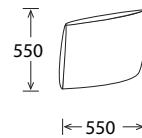

DIMENSIONS

ELEMENTS

- A - 4 seater
- B - 3.5 seater
- C - 3 seater
- D - 2.5 seater
- E - Chair
- F - Bench ottoman
- G - Large ottoman
- H - Small ottoman

SIDE VIEW

OTTOMAN

SCATTER

STANDARD FEATURES

Frame	Solid timber frame using renewable hardwood
Seat base	Steel sprung suspension
Back cushion	Cushion
Seat cushions	Cushion
Leg base	Metal leg powder coat (3 colours available)
Ottoman	Fixed top
Scatters	Plain, 2 x sofa / 1 x chair