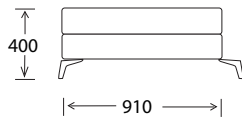

DIMENSIONS

ELEMENTS

- A - 4 seater
- B - 3.5 seater
- C - 3 seater
- D - 2.5 seater
- E - Chair
- F - Bench ottoman
- G - Large ottoman
- H - Small ottoman

SIDE VIEW

OTTOMAN

SCATTER

STANDARD FEATURES

Frame	Solid timber frame using renewable hardwood
Seat base	Steel sprung suspension
Back cushion	Cushion
Seat cushions	Cushion
Leg base	Metal leg powder coat (3 colours available)
Ottoman	Fixed top
Scatters	Plain, 2 x sofa / 1 x chair