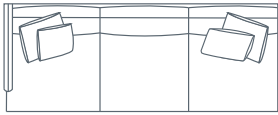

SIDE VIEW (CM)

Seat Height
41

Seat Depth
65

Back Height
67

Arm Height
56

Leg Height
10

Scatter Size
50 x 50 cm
65 x 45 cm
60 x 60 cm

DIMENSIONS (CM)

L 252 x D 102 x H 82
4 Seater

L 222 x D 102 x H 82
3.5 Seater

L 192 x D 102 x H 82
3 Seater

L 172 x D 102 x H 82
2.5 Seater

L 152 x D 102 x H 82
2 Seater

L 82 x D 102 x H 82
Chair

L 80 x D 60 x H 41
Ottoman Rectangle

DIMENSIONS (CM)

L 246 x D 102 x H 82
4 Seater 1 Arm (LF/RF)

L 216 x D 102 x H 82
3.5 Seater 1 Arm (LF/RF)

L 186 x D 102 x H 82
3 Seater 1 Arm (LF/RF)

L 166 x D 102 x H 82
2.5 Seater 1 Arm (LF/RF)

L 146 x D 102 x H 82
2 Seater 1 Arm (LF/RF)

L 96 x D 153 x H 82
Large Chaise (LF/RF)

L 86 x D 153 x H 82
Medium Chaise (LF/RF)

L 102 x D 102 x H 82
Corner

MODULAR EXAMPLES

COMBINATION 1
Medium Chaise (LF)
3 Seater 1 Arm (RF)

COMBINATION 2
3 Seater 1 Arm (LF)
Corner
3 Seater 1 Arm (RF)