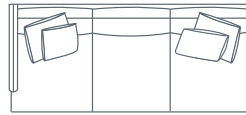

SIDE VIEW (CM)

Seat Height
41

Seat Depth
65

Back Height
67

Arm Height
56

Leg Height
10

Scatter Size
50 x 50 cm
65 x 45 cm
60 x 60 cm

DIMENSIONS (CM)

L 252 x D 102 x H 82
4 Seater

L 222 x D 102 x H 82
3.5 Seater

L 192 x D 102 x H 82
3 Seater

L 172 x D 102 x H 82
2.5 Seater

L 152 x D 102 x H 82
2 Seater

L 82 x D 102 x H 82
Chair

L 80 x D 60 x H 41
Ottoman Rectangle

DIMENSIONS (CM)

L 246 x D 102 x H 82
4 Seater 1 Arm (LF/RF)

L 216 x D 102 x H 82
3.5 Seater 1 Arm (LF/RF)

L 186 x D 102 x H 82
3 Seater 1 Arm (LF/RF)

L 166 x D 102 x H 82
2.5 Seater 1 Arm (LF/RF)

L 146 x D 102 x H 82
2 Seater 1 Arm (LF/RF)

L 96 x D 153 x H 82
Large Chaise (LF/RF)

L 86 x D 153 x H 82
Medium Chaise (LF/RF)

L 102 x D 102 x H 82
Corner

MODULAR EXAMPLES

COMBINATION 1
Medium Chaise (LF)
3 Seater 1 Arm (RF)

COMBINATION 2
3 Seater 1 Arm (LF)
Corner
3 Seater 1 Arm (RF)