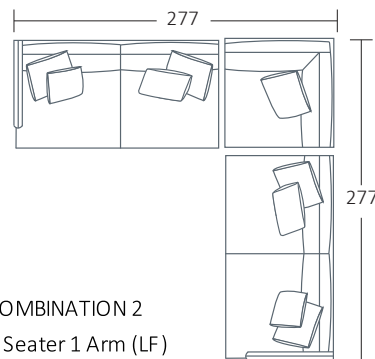

SIDE VIEW (CM)

Seat Height
41

Seat Depth
65

Back Height
67

Arm Height
56

Leg Height
10

Scatter Size
50 x 50 cm
65 x 45 cm
60 x 60 cm

DIMENSIONS (CM)

L 252 x D 102 x H 82
4 Seater

L 222 x D 102 x H 82
3.5 Seater

L 192 x D 102 x H 82
3 Seater

L 172 x D 102 x H 82
2.5 Seater

L 152 x D 102 x H 82
2 Seater

L 82 x D 102 x H 82
Chair

L 80 x D 60 x H 41
Ottoman Rectangle

DIMENSIONS (CM)

L 246 x D 102 x H 82
4 Seater 1 Arm (LF/RF)

L 216 x D 102 x H 82
3.5 Seater 1 Arm (LF/RF)

L 186 x D 102 x H 82
3 Seater 1 Arm (LF/RF)

L 166 x D 102 x H 82
2.5 Seater 1 Arm (LF/RF)

L 146 x D 102 x H 82
2 Seater 1 Arm (LF/RF)

L 96 x D 153 x H 82
Large Chaise (LF/RF)

L 86 x D 153 x H 82
Medium Chaise (LF/RF)

L 102 x D 102 x H 82
Corner

MODULAR EXAMPLES

COMBINATION 1
Medium Chaise (LF)
3 Seater 1 Arm (RF)

COMBINATION 2
3 Seater 1 Arm (LF)
Corner
3 Seater 1 Arm (RF)