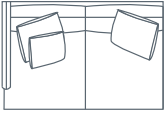

SIDE VIEW (CM)

Seat Height
41

Seat Depth
65

Back Height
67

Arm Height
56

Leg Height
10

Scatter Size
50 x 50 cm
65 x 45 cm
60 x 60 cm

DIMENSIONS (CM)

L 252 x D 102 x H 82
4 Seater

L 222 x D 102 x H 82
3.5 Seater

L 192 x D 102 x H 82
3 Seater

L 172 x D 102 x H 82
2.5 Seater

L 152 x D 102 x H 82
2 Seater

L 82 x D 102 x H 82
Chair

L 80 x D 60 x H 41
Ottoman Rectangle

DIMENSIONS (CM)

L 246 x D 102 x H 82
4 Seater 1 Arm (LF/RF)

L 216 x D 102 x H 82
3.5 Seater 1 Arm (LF/RF)

L 186 x D 102 x H 82
3 Seater 1 Arm (LF/RF)

L 166 x D 102 x H 82
2.5 Seater 1 Arm (LF/RF)

L 146 x D 102 x H 82
2 Seater 1 Arm (LF/RF)

L 96 x D 153 x H 82
Large Chaise (LF/RF)

L 86 x D 153 x H 82
Medium Chaise (LF/RF)

L 102 x D 102 x H 82
Corner

MODULAR EXAMPLES

COMBINATION 1
Medium Chaise (LF)
3 Seater 1 Arm (RF)

COMBINATION 2
3 Seater 1 Arm (LF)
Corner
3 Seater 1 Arm (RF)