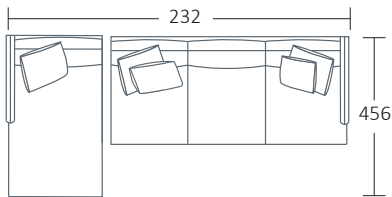

SIDE VIEW (CM)

Seat Height
41

Seat Depth
65

Back Height
67

Arm Height
56

Leg Height
10

Scatter Size
50 x 50 cm
65 x 45 cm
60 x 60 cm

DIMENSIONS (CM)

L 252 x D 102 x H 82
4 Seater

L 222 x D 102 x H 82
3.5 Seater

L 192 x D 102 x H 82
3 Seater

L 172 x D 102 x H 82
2.5 Seater

L 152 x D 102 x H 82
2 Seater

L 82 x D 102 x H 82
Chair

L 80 x D 60 x H 41
Ottoman Rectangle

DIMENSIONS (CM)

L 246 x D 102 x H 82
4 Seater 1 Arm (LF/RF)

L 216 x D 102 x H 82
3.5 Seater 1 Arm (LF/RF)

L 186 x D 102 x H 82
3 Seater 1 Arm (LF/RF)

L 166 x D 102 x H 82
2.5 Seater 1 Arm (LF/RF)

L 146 x D 102 x H 82
2 Seater 1 Arm (LF/RF)

L 96 x D 153 x H 82
Large Chaise (LF/RF)

L 86 x D 153 x H 82
Medium Chaise (LF/RF)

L 102 x D 102 x H 82
Corner

MODULAR EXAMPLES

COMBINATION 1
Medium Chaise (LF)
3 Seater 1 Arm (RF)

COMBINATION 2
3 Seater 1 Arm (LF)
Corner
3 Seater 1 Arm (RF)