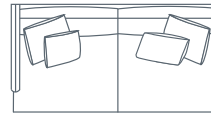

SIDE VIEW (CM)

Seat Height
41

Seat Depth
65

Back Height
67

Arm Height
56

Leg Height
10

Scatter Size
50 x 50 cm
65 x 45 cm
60 x 60 cm

DIMENSIONS (CM)

L 252 x D 102 x H 82
4 Seater

L 222 x D 102 x H 82
3.5 Seater

L 192 x D 102 x H 82
3 Seater

L 172 x D 102 x H 82
2.5 Seater

L 152 x D 102 x H 82
2 Seater

L 82 x D 102 x H 82
Chair

L 80 x D 60 x H 41
Ottoman Rectangle

DIMENSIONS (CM)

L 246 x D 102 x H 82
4 Seater 1 Arm (LF/RF)

L 216 x D 102 x H 82
3.5 Seater 1 Arm (LF/RF)

L 186 x D 102 x H 82
3 Seater 1 Arm (LF/RF)

L 166 x D 102 x H 82
2.5 Seater 1 Arm (LF/RF)

L 146 x D 102 x H 82
2 Seater 1 Arm (LF/RF)

L 96 x D 153 x H 82
Large Chaise (LF/RF)

L 86 x D 153 x H 82
Medium Chaise (LF/RF)

L 102 x D 102 x H 82
Corner

MODULAR EXAMPLES

COMBINATION 1
Medium Chaise (LF)
3 Seater 1 Arm (RF)

COMBINATION 2
3 Seater 1 Arm (LF)
Corner
3 Seater 1 Arm (RF)