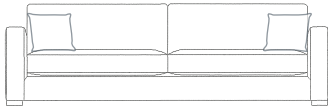

Molmic Feather Comfort Wrap
 Option - Molmic Comfort Support
 Option - Molmic Luxura Seat

BACK CUSHION
 SCATTER
 FEET

Molmic Feather Blend
 Feather - plain
 Timber legs

UPHOLSTERY

Fabric fully upholstered

SIDE VIEW (CM)

Seat Height Seat Depth Back Height Arm Height Leg Height Scatter Size

42 63 62 62 4 50 x 50 cm

DIMENSIONS (CM)

L 256 x D 107 x H 80
 4 Seater

L 236 x D 107 x H 80
 3.5 Seater

L 206 x D 107 x H 80
 3 Seater