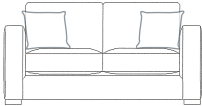

SIDE VIEW (CM)

Seat Height Seat Depth Back Height Arm Height Leg Height Scatter Size

42 63 62 62 4 50 x 50 cm

DIMENSIONS (CM)

L 256 x D 107 x H 80
 4 Seater

L 236 x D 107 x H 80
 3.5 Seater

L 206 x D 107 x H 80
 3 Seater

L 176 x D 107 x H 80
 2.5 Seater

L 156 x D 107 x H 80
 2 Seater

L 96 x D 107 x H 80
 Chair Plus

L 100 x D 70 x H 42
 Rectangle Ottoman

L 70 x D 70 x H 42
 Small Square Ottoman

L 107 x D 107 x H 42
 Large Square Ottoman