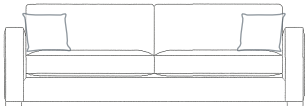

SIDE VIEW (CM)

Seat Height Seat Depth Back Height Arm Height Leg Height Scatter Size

42 63 62 62 4 50 x 50 cm

DIMENSIONS (CM)

L 256 x D 107 x H 80
 4 Seater

L 236 x D 107 x H 80
 3.5 Seater

L 206 x D 107 x H 80
 3 Seater

L 176 x D 107 x H 80
 2.5 Seater

L 156 x D 107 x H 80
 2 Seater

L 96 x D 107 x H 80
 Chair Plus

L 100 x D 70 x H 42
 Rectangle Ottoman

L 70 x D 70 x H 42
 Small Square Ottoman

L 107 x D 107 x H 42
 Large Square Ottoman