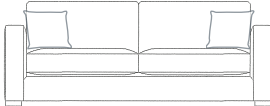

SIDE VIEW (CM)

Seat Height Seat Depth Back Height Arm Height Leg Height Scatter Size

42 63 62 62 4 50 x 50 cm

DIMENSIONS (CM)

L 256 x D 107 x H 80
 4 Seater

L 236 x D 107 x H 80
 3.5 Seater

L 206 x D 107 x H 80
 3 Seater

L 176 x D 107 x H 80
 2.5 Seater

L 156 x D 107 x H 80
 2 Seater

L 96 x D 107 x H 80
 Chair Plus

L 100 x D 70 x H 42
 Rectangle Ottoman

L 70 x D 70 x H 42
 Small Square Ottoman

L 107 x D 107 x H 42
 Large Square Ottoman