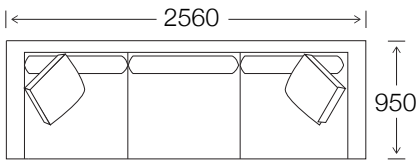

SIDE VIEW

Seat Height	Seat Depth	Back Height	Arm Height	Leg Height	Scatter Size
47	63	70	62	13.5	450 x 450

DIMENSIONS - FRONT VIEW

**4 Seater**  
2560 x 950 x 800

**3.5 Seater**  
2050 x 950 x 800

**3 Seater**  
1780 x 950 x 800

**2.5 Seater**  
840 x 950 x 800

**Ottoman**  
790 x 620 x 420

DIMENSIONS - TOP VIEW

3.5 Seater

3 Seater

2.5 Seater

Chair

Ottoman