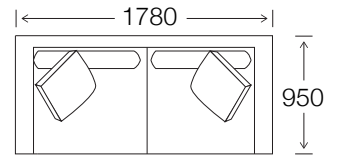

SIDE VIEW

Seat Height	Seat Depth	Back Height	Arm Height	Leg Height	Scatter Size
47	63	70	62	13.5	450 x 450

DIMENSIONS - FRONT VIEW

**4 Seater**  
2560 x 950 x 800

**3.5 Seater**  
2050 x 950 x 800

**3 Seater**  
1780 x 950 x 800

**2.5 Seater**  
840 x 950 x 800

**Ottoman**  
790 x 620 x 420

DIMENSIONS - TOP VIEW

3.5 Seater

3 Seater

2.5 Seater

Chair

Ottoman