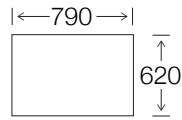

SIDE VIEW

Seat Height	Seat Depth	Back Height	Arm Height	Leg Height	Scatter Size
47	63	70	62	13.5	450 x 450

DIMENSIONS - FRONT VIEW

**4 Seater**  
2560 x 950 x 800

**3.5 Seater**  
2050 x 950 x 800

**3 Seater**  
1780 x 950 x 800

**2.5 Seater**  
840 x 950 x 800

**Ottoman**  
790 x 620 x 420

DIMENSIONS - TOP VIEW

3.5 Seater

3 Seater

2.5 Seater

Chair

Ottoman