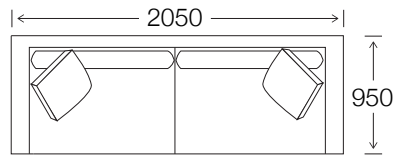

SIDE VIEW

Seat Height	Seat Depth	Back Height	Arm Height	Leg Height	Scatter Size
47	63	70	62	13.5	450 x 450

DIMENSIONS - FRONT VIEW

**4 Seater**  
2560 x 950 x 800

**3.5 Seater**  
2050 x 950 x 800

**3 Seater**  
1780 x 950 x 800

**2.5 Seater**  
840 x 950 x 800

**Ottoman**  
790 x 620 x 420

DIMENSIONS - TOP VIEW

3.5 Seater

3 Seater

2.5 Seater

Chair

Ottoman