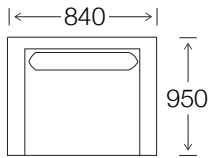

SIDE VIEW

Seat Height	Seat Depth	Back Height	Arm Height	Leg Height	Scatter Size
47	63	70	62	13.5	450 x 450

DIMENSIONS - FRONT VIEW

**4 Seater**  
2560 x 950 x 800

**3.5 Seater**  
2050 x 950 x 800

**3 Seater**  
1780 x 950 x 800

**2.5 Seater**  
840 x 950 x 800

**Ottoman**  
790 x 620 x 420

DIMENSIONS - TOP VIEW

3.5 Seater

3 Seater

2.5 Seater

Chair

Ottoman