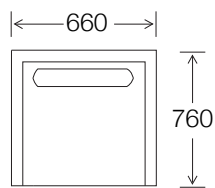

SIDE VIEW

Seat Height
??

Seat Depth
??

Back Height
??

Arm Height
??

Leg Height
??

Scatter Size
650 x 650

DIMENSIONS - FRONT VIEW

Chair: Fully Upholstered
660 x 760 x 740

Chair: Rattan Back
660 x 760 x 740

DIMENSIONS - TOP VIEW

Chair: Fully Upholstered

Chair: Rattan Back