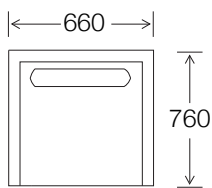

SIDE VIEW

Seat Height
??

Seat Depth
??

Back Height
??

Arm Height
??

Leg Height
??

Scatter Size
650 x 650

DIMENSIONS - FRONT VIEW

Chair: Fully Upholstered
660 x 760 x 740

Chair: Rattan Back
660 x 760 x 740

DIMENSIONS - TOP VIEW

Chair: Fully Upholstered

Chair: Rattan Back