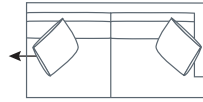

SIDE VIEW (CM)

Seat Height	Seat Depth	Back Height	Arm Height	Leg Height	Scatter Size
51	63	66	66	3.5	55 x 55cm

DIMENSIONS (CM)

L 242 x D 100 x H 96
4 Seater

L 222 x D 100 x H 96
3 Seater

L 202 x D 100 x H 96
2.5 Seater

L 182 x D 100 x H 96
2 Seater

L 102 x D 100 x H 96
Chair

L 75 x D 75 x H 48
Ottoman

DIMENSIONS (CM)

L 224 x D 100 x H 96
4 Seater 1 Arm (LF/RF)

L 204 x D 100 x H 96
3 Seater 1 Arm (LF/RF)

L 164 x D 100 x H 96
2 Seater 1 Arm (LF/RF)

L 100 x D 100 x H 96
Corner (LF/RF)

L 105 x D 100 x H 96
Single Bench

L 120 x D 120 x H 96
Jumbo Corner

L 120 x D 120 x H 96
Jumbo Chaise (LF/RF)

L 105 x D 120 x H 96
Jumbo Bench

L 120 x D 90 x H 45
Jumbo Ottoman