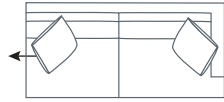

SIDE VIEW (CM)

Seat Height	Seat Depth	Back Height	Arm Height	Leg Height	Scatter Size
51	63	66	66	3.5	55 x 55cm

DIMENSIONS (CM)

L 242 x D 100 x H 96
4 Seater

L 222 x D 100 x H 96
3 Seater

L 202 x D 100 x H 96
2.5 Seater

L 182 x D 100 x H 96
2 Seater

L 102 x D 100 x H 96
Chair

L 75 x D 75 x H 48
Ottoman

DIMENSIONS (CM)

L 224 x D 100 x H 96
4 Seater 1 Arm (LF/RF)

L 204 x D 100 x H 96
3 Seater 1 Arm (LF/RF)

L 164 x D 100 x H 96
2 Seater 1 Arm (LF/RF)

L 100 x D 100 x H 96
Corner (LF/RF)

L 105 x D 100 x H 96
Single Bench

L 120 x D 120 x H 96
Jumbo Corner

L 120 x D 120 x H 96
Jumbo Chaise (LF/RF)

L 105 x D 120 x H 96
Jumbo Bench

L 120 x D 90 x H 45
Jumbo Ottoman