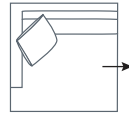

SIDE VIEW (CM)

Seat Height	Seat Depth	Back Height	Arm Height	Leg Height	Scatter Size
51	63	66	66	3.5	55 x 55cm

DIMENSIONS (CM)

L 242 x D 100 x H 96
4 Seater

L 222 x D 100 x H 96
3 Seater

L 202 x D 100 x H 96
2.5 Seater

L 182 x D 100 x H 96
2 Seater

L 102 x D 100 x H 96
Chair

L 75 x D 75 x H 48
Ottoman

DIMENSIONS (CM)

L 224 x D 100 x H 96
4 Seater 1 Arm (LF/RF)

L 204 x D 100 x H 96
3 Seater 1 Arm (LF/RF)

L 164 x D 100 x H 96
2 Seater 1 Arm (LF/RF)

L 100 x D 100 x H 96
Corner (LF/RF)

L 105 x D 100 x H 96
Single Bench

L 120 x D 120 x H 96
Jumbo Corner

L 120 x D 120 x H 96
Jumbo Chaise (LF/RF)

L 105 x D 120 x H 96
Jumbo Bench

L 120 x D 90 x H 45
Jumbo Ottoman