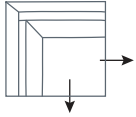

SIDE VIEW (CM)

Seat Height	Seat Depth	Back Height	Arm Height	Leg Height	Scatter Size
51	63	66	66	3.5	55 x 55cm

DIMENSIONS (CM)

L 242 x D 100 x H 96
4 Seater

L 222 x D 100 x H 96
3 Seater

L 202 x D 100 x H 96
2.5 Seater

L 182 x D 100 x H 96
2 Seater

L 102 x D 100 x H 96
Chair

L 75 x D 75 x H 48
Ottoman

DIMENSIONS (CM)

L 224 x D 100 x H 96
4 Seater 1 Arm (LF/RF)

L 204 x D 100 x H 96
3 Seater 1 Arm (LF/RF)

L 164 x D 100 x H 96
2 Seater 1 Arm (LF/RF)

L 100 x D 100 x H 96
Corner (LF/RF)

L 105 x D 100 x H 96
Single Bench

L 120 x D 120 x H 96
Jumbo Corner

L 120 x D 120 x H 96
Jumbo Chaise (LF/RF)

L 105 x D 120 x H 96
Jumbo Bench

L 120 x D 90 x H 45
Jumbo Ottoman