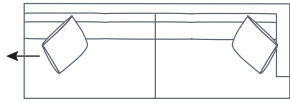

SIDE VIEW (CM)

Seat Height	Seat Depth	Back Height	Arm Height	Leg Height	Scatter Size
51	63	66	66	3.5	55 x 55cm

DIMENSIONS (CM)

L 242 x D 100 x H 96
4 Seater

L 222 x D 100 x H 96
3 Seater

L 202 x D 100 x H 96
2.5 Seater

L 182 x D 100 x H 96
2 Seater

L 102 x D 100 x H 96
Chair

L 75 x D 75 x H 48
Ottoman

DIMENSIONS (CM)

L 224 x D 100 x H 96
4 Seater 1 Arm (LF/RF)

L 204 x D 100 x H 96
3 Seater 1 Arm (LF/RF)

L 164 x D 100 x H 96
2 Seater 1 Arm (LF/RF)

L 100 x D 100 x H 96
Corner (LF/RF)

L 105 x D 100 x H 96
Single Bench

L 120 x D 120 x H 96
Jumbo Corner

L 120 x D 120 x H 96
Jumbo Chaise (LF/RF)

L 105 x D 120 x H 96
Jumbo Bench

L 120 x D 90 x H 45
Jumbo Ottoman