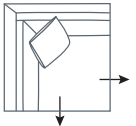

SIDE VIEW (CM)

Seat Height	Seat Depth	Back Height	Arm Height	Leg Height	Scatter Size
51	63	66	66	3.5	55 x 55cm

DIMENSIONS (CM)

L 242 x D 100 x H 96
4 Seater

L 222 x D 100 x H 96
3 Seater

L 202 x D 100 x H 96
2.5 Seater

L 182 x D 100 x H 96
2 Seater

L 102 x D 100 x H 96
Chair

L 75 x D 75 x H 48
Ottoman

DIMENSIONS (CM)

L 224 x D 100 x H 96
4 Seater 1 Arm (LF/RF)

L 204 x D 100 x H 96
3 Seater 1 Arm (LF/RF)

L 164 x D 100 x H 96
2 Seater 1 Arm (LF/RF)

L 100 x D 100 x H 96
Corner (LF/RF)

L 105 x D 100 x H 96
Single Bench

L 120 x D 120 x H 96
Jumbo Corner

L 120 x D 120 x H 96
Jumbo Chaise (LF/RF)

L 105 x D 120 x H 96
Jumbo Bench

L 120 x D 90 x H 45
Jumbo Ottoman