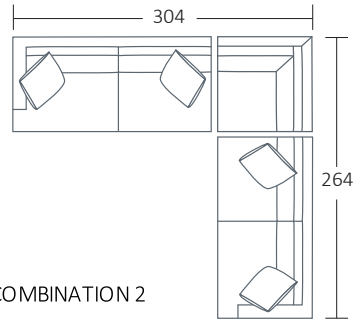

SIDE VIEW (CM)

Seat Height	Seat Depth	Back Height	Arm Height	Leg Height	Scatter Size
51	63	66	66	3.5	55 x 55cm

DIMENSIONS (CM)

L 242 x D 100 x H 96
4 Seater

L 222 x D 100 x H 96
3 Seater

L 202 x D 100 x H 96
2.5 Seater

L 182 x D 100 x H 96
2 Seater

L 102 x D 100 x H 96
Chair

L 75 x D 75 x H 48
Ottoman

DIMENSIONS (CM)

L 224 x D 100 x H 96
4 Seater 1 Arm (LF/RF)

L 204 x D 100 x H 96
3 Seater 1 Arm (LF/RF)

L 164 x D 100 x H 96
2 Seater 1 Arm (LF/RF)

L 100 x D 100 x H 96
Corner (LF/RF)

L 105 x D 100 x H 96
Single Bench

L 120 x D 120 x H 96
Jumbo Corner

L 120 x D 120 x H 96
Jumbo Chaise (LF/RF)

L 105 x D 120 x H 96
Jumbo Bench

L 120 x D 90 x H 45
Jumbo Ottoman

MODULAR EXAMPLES

COMBINATION 1
Jumbo Chaise (LF)
Jumbo Bench
Jumbo Corner
Jumbo Bench
Jumbo Chaise (RF)

COMBINATION 2
3 Seater 1 Arm (LF)
Corner
2 Seater 1 Arm (RF)