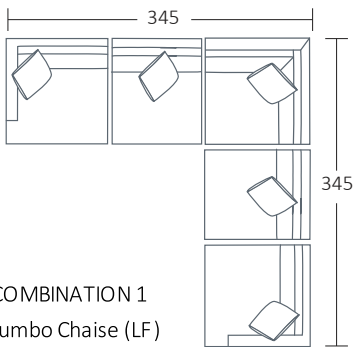

SIDE VIEW (CM)

Seat Height	Seat Depth	Back Height	Arm Height	Leg Height	Scatter Size
51	63	66	66	3.5	55 x 55cm

DIMENSIONS (CM)

L 242 x D 100 x H 96
4 Seater

L 222 x D 100 x H 96
3 Seater

L 202 x D 100 x H 96
2.5 Seater

L 182 x D 100 x H 96
2 Seater

L 102 x D 100 x H 96
Chair

L 75 x D 75 x H 48
Ottoman

DIMENSIONS (CM)

L 224 x D 100 x H 96
4 Seater 1 Arm (LF/RF)

L 204 x D 100 x H 96
3 Seater 1 Arm (LF/RF)

L 164 x D 100 x H 96
2 Seater 1 Arm (LF/RF)

L 100 x D 100 x H 96
Corner (LF/RF)

L 105 x D 100 x H 96
Single Bench

L 120 x D 120 x H 96
Jumbo Corner

L 120 x D 120 x H 96
Jumbo Chaise (LF/RF)

L 105 x D 120 x H 96
Jumbo Bench

L 120 x D 90 x H 45
Jumbo Ottoman

MODULAR EXAMPLES

COMBINATION 1
Jumbo Chaise (LF)
Jumbo Bench
Jumbo Corner
Jumbo Bench
Jumbo Chaise (RF)

COMBINATION 2
3 Seater 1 Arm (LF)
Corner
2 Seater 1 Arm (RF)