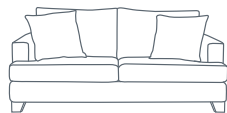

SIDE VIEW (CM)

Seat Height	Seat Depth	Back Height	Arm Height	Leg Height	Scatter Size
51	63	66	66	3.5	55 x 55cm

DIMENSIONS (CM)

L 242 x D 100 x H 96
4 Seater

L 222 x D 100 x H 96
3 Seater

L 202 x D 100 x H 96
2.5 Seater

L 182 x D 100 x H 96
2 Seater

L 102 x D 100 x H 96
Chair

L 75 x D 75 x H 48
Ottoman

DIMENSIONS (CM)

L 224 x D 100 x H 96
4 Seater 1 Arm (LF/RF)

L 204 x D 100 x H 96
3 Seater 1 Arm (LF/RF)

L 164 x D 100 x H 96
2 Seater 1 Arm (LF/RF)

L 100 x D 100 x H 96
Corner (LF/RF)

L 105 x D 100 x H 96
Single Bench

L 120 x D 120 x H 96
Jumbo Corner

L 120 x D 120 x H 96
Jumbo Chaise (LF/RF)

L 105 x D 120 x H 96
Jumbo Bench

L 120 x D 90 x H 45
Jumbo Ottoman