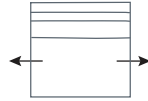

SIDE VIEW (CM)

Seat Height	Seat Depth	Back Height	Arm Height	Leg Height	Scatter Size
51	63	66	66	3.5	55 x 55cm

DIMENSIONS (CM)

L 242 x D 100 x H 96
4 Seater

L 222 x D 100 x H 96
3 Seater

L 202 x D 100 x H 96
2.5 Seater

L 182 x D 100 x H 96
2 Seater

L 102 x D 100 x H 96
Chair

L 75 x D 75 x H 48
Ottoman

DIMENSIONS (CM)

L 224 x D 100 x H 96
4 Seater 1 Arm (LF/RF)

L 204 x D 100 x H 96
3 Seater 1 Arm (LF/RF)

L 164 x D 100 x H 96
2 Seater 1 Arm (LF/RF)

L 100 x D 100 x H 96
Corner (LF/RF)

L 105 x D 100 x H 96
Single Bench

L 120 x D 120 x H 96
Jumbo Corner

L 120 x D 120 x H 96
Jumbo Chaise (LF/RF)

L 105 x D 120 x H 96
Jumbo Bench

L 120 x D 90 x H 45
Jumbo Ottoman