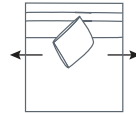

SIDE VIEW (CM)

Seat Height	Seat Depth	Back Height	Arm Height	Leg Height	Scatter Size
51	63	66	66	3.5	55 x 55cm

DIMENSIONS (CM)

L 242 x D 100 x H 96
4 Seater

L 222 x D 100 x H 96
3 Seater

L 202 x D 100 x H 96
2.5 Seater

L 182 x D 100 x H 96
2 Seater

L 102 x D 100 x H 96
Chair

L 75 x D 75 x H 48
Ottoman

DIMENSIONS (CM)

L 224 x D 100 x H 96
4 Seater 1 Arm (LF/RF)

L 204 x D 100 x H 96
3 Seater 1 Arm (LF/RF)

L 164 x D 100 x H 96
2 Seater 1 Arm (LF/RF)

L 100 x D 100 x H 96
Corner (LF/RF)

L 105 x D 100 x H 96
Single Bench

L 120 x D 120 x H 96
Jumbo Corner

L 120 x D 120 x H 96
Jumbo Chaise (LF/RF)

L 105 x D 120 x H 96
Jumbo Bench

L 120 x D 90 x H 45
Jumbo Ottoman

MODULAR EXAMPLES

COMBINATION 1
Jumbo Chaise (LF)
Jumbo Bench
Jumbo Corner
Jumbo Bench
Jumbo Chaise (RF)

COMBINATION 2
3 Seater 1 Arm (LF)
Corner
2 Seater 1 Arm (RF)