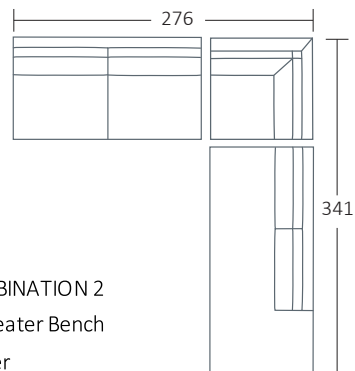

**SIDE VIEW (CM)**

<b>Seat Height</b>	<b>Seat Depth</b>	<b>Back Height</b>	<b>Arm Height</b>	<b>Leg Height</b>	<b>Scatter Size</b>
42	63	71	61	4	55 x 55 cm

**DIMENSIONS (CM)**

L 284 x D 106 x H 90  
4 Seater

L 260 x D 106 x H 90  
3.5 Seater

L 230 x D 106 x H 90  
3 Seater

L 200 x D 106 x H 90  
2.5 Seater

L 116 x D 106 x H 90  
Chair Plus

L 89 x D 100 x H 90  
Chair

L 105 x D 75 x H 40  
Ottoman Rectangle Large

L 85 x D 65 x H 40  
Ottoman Rectangle Small

DIMENSIONS (CM)

L 269 x D 106 x H 90  
4 Seater 1 Arm (LF/RF)

L 185 x D 106 x H 90  
2.5 Seater 1 Arm (LF/RF)

L 254 x D 106 x H 90  
4 Seater Bench

L 170 x D 106 x H 90  
2.5 Seater Bench

L 101 x D 173 x H 90  
Chaise (LF/RF)

L 235 x D 106 x H 90  
End Chaise (LF/RF)

L 106 x D 106 x H 90  
Corner

MODULAR EXAMPLES

COMBINATION 1  
4 Seater 1 Arm (LF)  
Chaise (RF)

COMBINATION 2  
2.5 Seater Bench  
Corner  
End Chaise (RF)