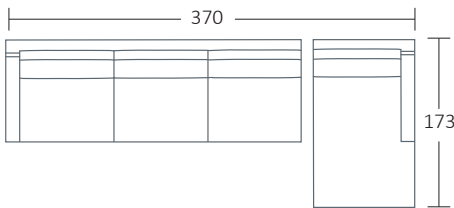

**SIDE VIEW (CM)**

<b>Seat Height</b>	<b>Seat Depth</b>	<b>Back Height</b>	<b>Arm Height</b>	<b>Leg Height</b>	<b>Scatter Size</b>
42	63	71	61	4	55 x 55 cm

**DIMENSIONS (CM)**

L 284 x D 106 x H 90  
4 Seater

L 85 x D 65 x H 40  
Ottoman Rectangle Small

DIMENSIONS (CM)

L 269 x D 106 x H 90  
4 Seater 1 Arm (LF/RF)

L 185 x D 106 x H 90  
2.5 Seater 1 Arm (LF/RF)

L 254 x D 106 x H 90  
4 Seater Bench

L 170 x D 106 x H 90  
2.5 Seater Bench

L 101 x D 173 x H 90  
Chaise (LF/RF)

L 235 x D 106 x H 90  
End Chaise (LF/RF)

L 106 x D 106 x H 90  
Corner

MODULAR EXAMPLES

COMBINATION 1  
4 Seater 1 Arm (LF)  
Chaise (RF)

COMBINATION 2  
2.5 Seater Bench  
Corner  
End Chaise (RF)