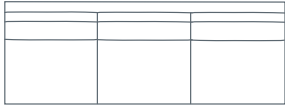

L 260 x D 106 x H 90  
3.5 Seater

L 230 x D 106 x H 90  
3 Seater

L 200 x D 106 x H 90  
2.5 Seater

L 116 x D 106 x H 90  
Chair Plus

L 89 x D 100 x H 90  
Chair

L 105 x D 75 x H 40  
Ottoman Rectangle Large

L 85 x D 65 x H 40  
Ottoman Rectangle Small

DIMENSIONS (CM)

L 269 x D 106 x H 90  
4 Seater 1 Arm (LF/RF)

L 185 x D 106 x H 90  
2.5 Seater 1 Arm (LF/RF)

L 254 x D 106 x H 90  
4 Seater Bench

L 170 x D 106 x H 90  
2.5 Seater Bench

L 101 x D 173 x H 90  
Chaise (LF/RF)

L 235 x D 106 x H 90  
End Chaise (LF/RF)

L 106 x D 106 x H 90  
Corner

MODULAR EXAMPLES

COMBINATION 1  
4 Seater 1 Arm (LF)  
Chaise (RF)

COMBINATION 2  
2.5 Seater Bench  
Corner  
End Chaise (RF)