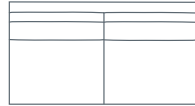

L 260 x D 106 x H 90  
3.5 Seater

L 230 x D 106 x H 90  
3 Seater

L 200 x D 106 x H 90  
2.5 Seater

L 116 x D 106 x H 90  
Chair Plus

L 89 x D 100 x H 90  
Chair

L 105 x D 75 x H 40  
Ottoman Rectangle Large

L 85 x D 65 x H 40  
Ottoman Rectangle Small

DIMENSIONS (CM)

L 269 x D 106 x H 90  
4 Seater 1 Arm (LF/RF)

L 185 x D 106 x H 90  
2.5 Seater 1 Arm (LF/RF)

L 254 x D 106 x H 90  
4 Seater Bench

L 170 x D 106 x H 90  
2.5 Seater Bench

L 101 x D 173 x H 90  
Chaise (LF/RF)

L 235 x D 106 x H 90  
End Chaise (LF/RF)

L 106 x D 106 x H 90  
Corner

MODULAR EXAMPLES

COMBINATION 1  
4 Seater 1 Arm (LF)  
Chaise (RF)

COMBINATION 2  
2.5 Seater Bench  
Corner  
End Chaise (RF)