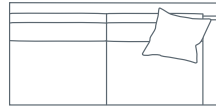

**SIDE VIEW (CM)**

<b>Seat Height</b>	<b>Seat Depth</b>	<b>Back Height</b>	<b>Arm Height</b>	<b>Leg Height</b>	<b>Scatter Size</b>
42	63	71	61	4	55 x 55 cm

**DIMENSIONS (CM)**

L 284 x D 106 x H 90  
4 Seater

L 260 x D 106 x H 90  
3.5 Seater

L 230 x D 106 x H 90  
3 Seater

L 200 x D 106 x H 90  
2.5 Seater

L 116 x D 106 x H 90  
Chair Plus

L 89 x D 100 x H 90  
Chair

L 105 x D 75 x H 40  
Ottoman Rectangle Large

L 85 x D 65 x H 40  
Ottoman Rectangle Small

DIMENSIONS (CM)

L 269 x D 106 x H 90  
4 Seater 1 Arm (LF/RF)

L 185 x D 106 x H 90  
2.5 Seater 1 Arm (LF/RF)

L 254 x D 106 x H 90  
4 Seater Bench

L 170 x D 106 x H 90  
2.5 Seater Bench

L 101 x D 173 x H 90  
Chaise (LF/RF)

L 235 x D 106 x H 90  
End Chaise (LF/RF)

L 106 x D 106 x H 90  
Corner

MODULAR EXAMPLES

COMBINATION 1  
4 Seater 1 Arm (LF)  
Chaise (RF)

COMBINATION 2  
2.5 Seater Bench  
Corner  
End Chaise (RF)