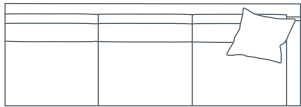

**SIDE VIEW (CM)**

<b>Seat Height</b>	<b>Seat Depth</b>	<b>Back Height</b>	<b>Arm Height</b>	<b>Leg Height</b>	<b>Scatter Size</b>
42	63	71	61	4	55 x 55 cm

**DIMENSIONS (CM)**

L 284 x D 106 x H 90  
4 Seater

L 260 x D 106 x H 90  
3.5 Seater

L 230 x D 106 x H 90  
3 Seater

L 200 x D 106 x H 90  
2.5 Seater

L 116 x D 106 x H 90  
Chair Plus

L 89 x D 100 x H 90  
Chair

L 105 x D 75 x H 40  
Ottoman Rectangle Large

L 85 x D 65 x H 40  
Ottoman Rectangle Small

DIMENSIONS (CM)

L 269 x D 106 x H 90  
4 Seater 1 Arm (LF/RF)

L 185 x D 106 x H 90  
2.5 Seater 1 Arm (LF/RF)

L 254 x D 106 x H 90  
4 Seater Bench

L 170 x D 106 x H 90  
2.5 Seater Bench

L 101 x D 173 x H 90  
Chaise (LF/RF)

L 235 x D 106 x H 90  
End Chaise (LF/RF)

L 106 x D 106 x H 90  
Corner

MODULAR EXAMPLES

COMBINATION 1  
4 Seater 1 Arm (LF)  
Chaise (RF)

COMBINATION 2  
2.5 Seater Bench  
Corner  
End Chaise (RF)